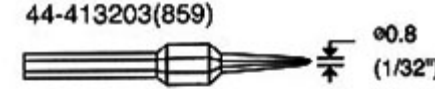

44-415400 (44-16800) series for xy9-60D, XY9-60A, 168-3C, 999SD-A, SIA60, 258, 268, 200GX, 207, 207ESD

SMD Blade Tip For Soldering SOIC & PLCC

ADAPTER for SMD Tips

44-413200 series for 206ESD

44-510600 series for 136, 136ESD, 137esd 369, 379, 456dlx, 988, 252, 253, 107, 107ESD, 106U, 106V