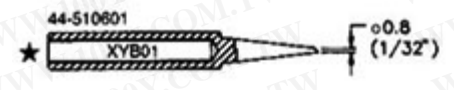

44-415400 (44-16800) series for xy9-60D, XY9-60A, 168-3C, 999SD-A, SIA60, 258, 268, 200GX, 207, 207ESD

SMD Blade Tip For Soldering SOIC & PLCC

ADAPTER for SMD Tips

44-413200 series for 206ESD

44-510600 series for 136, 136ESD, 137esd 369, 379, 456dlx, 988, 252, 253, 107, 107ESD, 106U, 106V