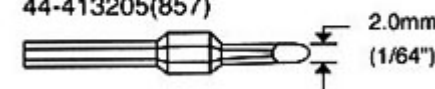

44-415400 (44-16800) series for xy9-60D, XY9-60A, 168-3C, 999SD-A, SIA60, 258, 268, 200GX, 207, 207ESD

SMD Blade Tip For Soldering SOIC & PLCC

ADAPTER for SMD Tips

44-413200 series for 206ESD

44-510600 series for 136, 136ESD, 137esd 369, 379, 456dlx, 988, 252, 253, 107, 107ESD, 106U, 106V