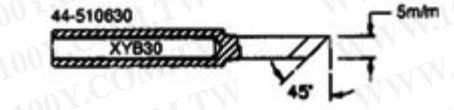

For 200PHG

For (25W, 40W)