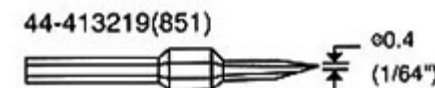

44-415400 (44-16800) series for xy9-60D, XY9-60A, 168-3C, 999SD-A, SIA60, 258, 268, 200GX, 207, 207ESD

SMD Blade Tip For Soldering SOIC & PLCC

ADAPTER for SMD Tips

44-413200 series for 206ESD

44-510600 series for 136, 136ESD, 137esd 369, 379, 456dlx, 988, 252, 253, 107, 107ESD, 106U, 106V