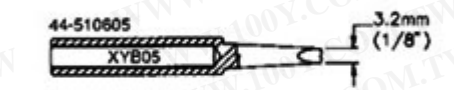

44-415400 (44-16800) series for xy9-60D, XY9-60A, 168-3C, 999SD-A, SIA60, 258, 268, 200GX, 207, 207ESD

SMD Blade Tip For Soldering SOIC & PLCC

ADAPTER for SMD Tips

44-413200 series for 206ESD

44-510600 series for 136, 136ESD, 137esd 369, 379, 456dlx, 988, 252, 253, 107, 107ESD, 106U, 106V