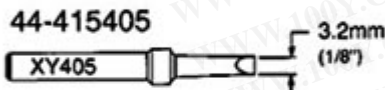

44-415400 (44-16800) series for xy9-60D, XY9-60A, 168-3C, 999SD-A, SIA60, 258, 268, 200GX, 207, 207ESD

44-510600 series for 136, 136ESD, 137esd 369, 379, 456dlx, 988, 252, 253, 107, 107ESD, 106U, 106V

44-105200 series For