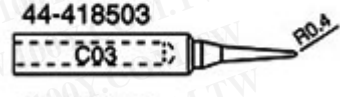

44-413200 series for 206ESD
 44-413203(859)

For 200PHG

For (25W, 40W)

For (60W)

44-915400 series for 968, 988
 DIA60A

44-414300 series for 2

勝特力材料 886-3-5753170
 勝特力电子(上海) 86-21-54151736
 勝特力电子(深圳) 86-755-83298787
[Http://www.100y.com.tw](http://www.100y.com.tw)