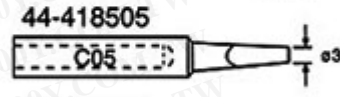

44-413200 series for 206ESD
 44-413203(859)

For 200PHG

For (25W, 40W)

For (60W)

44-915400 series for 968, 988
 DIA60A

44-414300 series for 2

勝特力材料 886-3-5753170
 勝特力电子(上海) 86-21-54151736
 勝特力电子(深圳) 86-755-83298787
[Http://www.100y.com.tw](http://www.100y.com.tw)