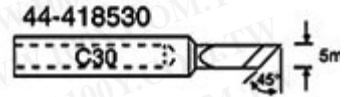

44-413200 series for 206ESD
 44-413203(859)

For 200PHG

For (25W, 40W)

For (60W)

44-915400 series for 968, 988
 DIA60A

44-414300 series for 2

勝特力材料 886-3-5753170
 勝特力电子(上海) 86-21-54151736
 勝特力电子(深圳) 86-755-83298787
[Http://www.100y.com.tw](http://www.100y.com.tw)