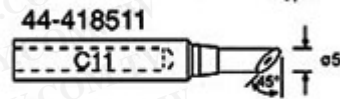

44-413200 series for 206ESD
 44-413203(859)

For 200PHG

For (25W, 40W)

For (60W)

44-915400 series for 968, 988
 DIA60A

44-414300 series for 2

勝特力材料 886-3-5753170
 勝特力电子(上海) 86-21-54151736
 勝特力电子(深圳) 86-755-83298787
[Http://www.100y.com.tw](http://www.100y.com.tw)