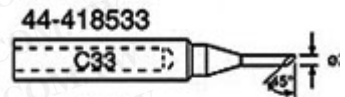

44-413200 series for 206ESD
 44-413203(859)

For 200PHG

For (25W, 40W)

For (60W)

44-915400 series for 968, 988
 DIA60A

44-414300 series for 2

勝特力材料 886-3-5753170
 勝特力电子(上海) 86-21-54151736
 勝特力电子(深圳) 86-755-83298787
[Http://www.100y.com.tw](http://www.100y.com.tw)