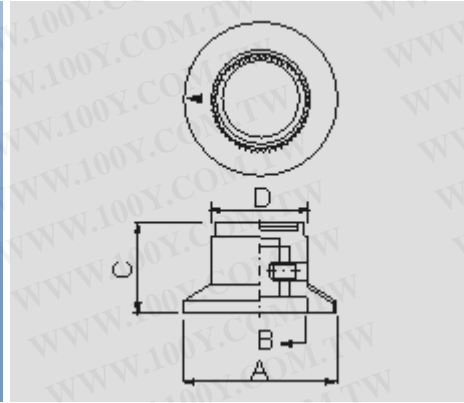

## RN-117B

A	B	C	D	SHAFT HOTE
Ø 23.6	Ø 15.0	14.2	Ø 15.2	Ø 6.4

### FEATURES:

- Material : Phenolic.
- Skirt plate with delta mark.
- Set screw on one side.
- With brass insert.
- With aluminum spun inlay.