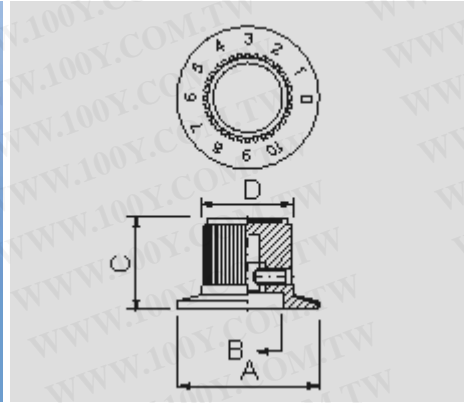

RN-112A

A	B	C	D	SHAFT HOTE
Ø 36.8	Ø 18.5	23.7	Ø 22.7	Ø 6.4

FEATURES:

- Material : Phenolic.
- Skirt plate with number 0~10.
- Set screw on one side.
- With brass insert.
- With aluminum spun inlay.