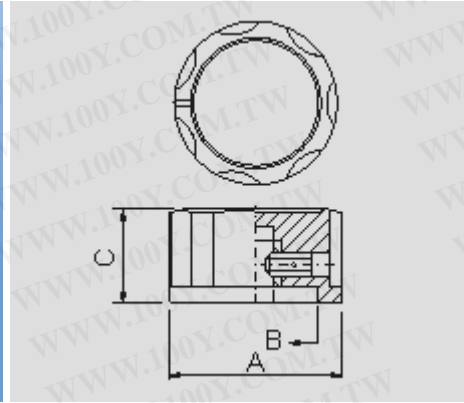

RN-100

	A	B	C	SHAFT HOLE
B	∅ 35.3	∅ 26.0	16.3	∅ 6.4
C	∅ 30.0	∅ 26.0	16.3	∅ 6.4
D	∅ 23.4	∅ 20.1	15.8	∅ 6.4
E	∅ 19.0	∅ 14.5	13.1	∅ 6.4
F	∅ 15.0	∅ 11.8	11.8	∅ 6.4

FEATURES:

- Material : ABS
- Set screw on one side.
- With white indicator line.
- With brass insert.
- With color inlay.