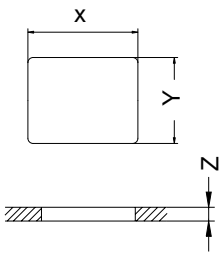

R5/32/62/82
 10A 250VAC
 15A 125VAC(UL)

勝特力材料 886-3-5753170
 勝特力电子(上海) 86-21-54151736
 勝特力电子(深圳) 86-755-83298787
 Http://www.100y.com.tw

Rocker Switch R5 Series

Option of switch function

Item NO	POLES & THROWS	Rocker position ():Momentary		
		Left	Center	Right
R51	DPST	ON	None	OFF
R52	DPDT	ON	None	ON
R53	DPDT	ON	OFF	ON
R54	DPDT	ON	None	(ON)
R55	DPST	OFF	None	(ON)
R56	DPDT	(ON)	OFF	(ON)
R57	DPST	ON	None	(OFF)
R58	DPDT	ON	OFF	(ON)
R59	DPST (WITHLAMP)	ON	None	OFF

Dimension

Panel cut out

Z	Y	X
0.70~1.25	22.20~22.30	30.0~30.20
1.25~2.00	22.20~22.30	30.2~30.40
2.00~3.00	22.20~22.30	30.6~30.80

Circuits for switch with lamp

- For circuits of 250V AC or 125V AC
- For circuits of 24V DC or 12V DC