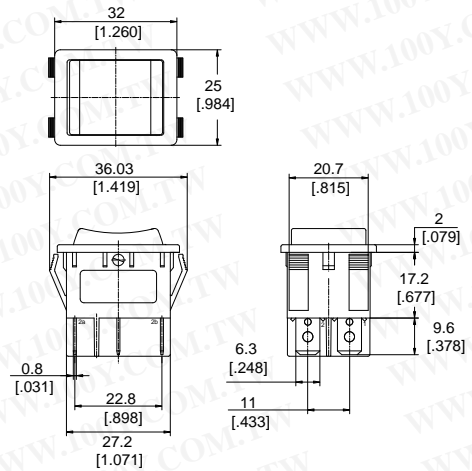

Dimension

Panel cut out

Z	Y	X
0.70~1.25	22.20~22.30	30.0~30.20
1.25~2.00	22.20~22.30	30.2~30.40
2.00~3.00	22.20~22.30	30.6~30.80

Circuits for switch with lamp

- For circuits of 250V AC or 125V AC
- For circuits of 24V DC or 12V DC