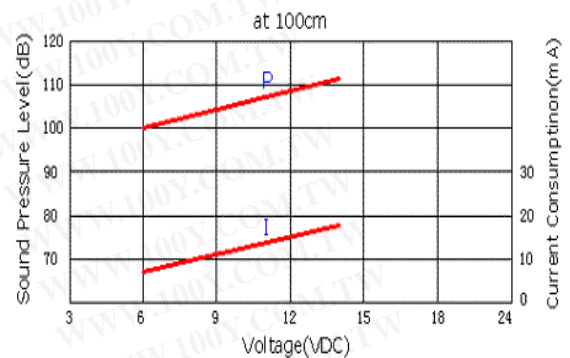

PROMOVER PRODUCTS

Shape

HPE-108

Model Number	HPE - 108
Rated Voltage(VDC)	12
Operating Voltage(VDC)	8 ~ 16
Current Consumption Max(mA)	40
SPL Min. (dB) at 100cm	100
Resonant Frequency(Hz)	3000±500
Operating Temperature(°C)	-20~+70
Storage Temperature(°C)	-30~+80
Tone	Siren Sound
Material	ABS