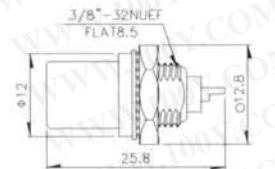

MCI-7907L

PAL MALE BULKHEAD