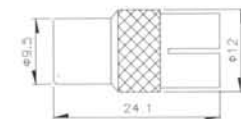

MCI-7914-2

9.5 MALE TO 9.0 FEMALE