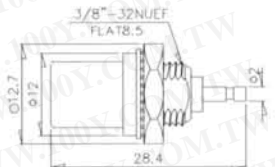

MCI-7906FM

F MALE LOCK COMMON TYPE

MCI-7914

PAL MALE TO FEMALE, METAL

MCI-7907

PAL MALE BULKHEAD

MCI-7914-1

9.0 MALE TO 9.5 FEMALE