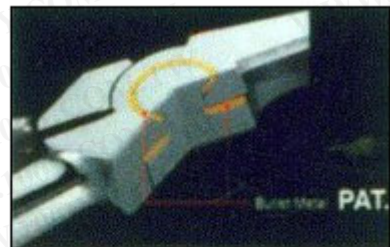

THE RADIO PENCH
 FC-306 / 150mm

70 Carbon Steel contains chrome vanadium is used

采用高碳铬钒钢制造

"The PENCH" keeps very smooth hinge action even

在严重生锈下，其开合胶位依然顺畅

采用内置不锈钢环

We have the continuous cutting test in 100,000 times on "The PENCH"

after which it showed no damages at all.

连续十万次切断测试，也不影响其使用功能

專利設計不銹環

规格							切断功能: (mmØ)			
Art.No.	Size	A(mm)	B(mm)	C(mm)	D(mm)	E(mm)	重量(g)	硬线	软线	内盒
FC-106	150	160	27	44	12.5	23	205	1.8	2.3	6
FC-107	175	185	31	46	13.5	24	260	2.0	2.6	6
FC-108	200	210	34	48	14.5	27	360	2.3	3.2	6
FC-206	150	163	22	51	11	15	165	1.8	2.3	6
FC-306	150	163	50	51	10	17	130	1.6	2.0	6