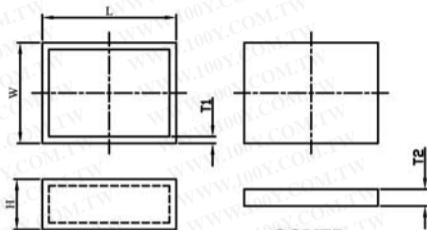

POTTING BOX

STYLE A

BOX

COVER

STYLE B