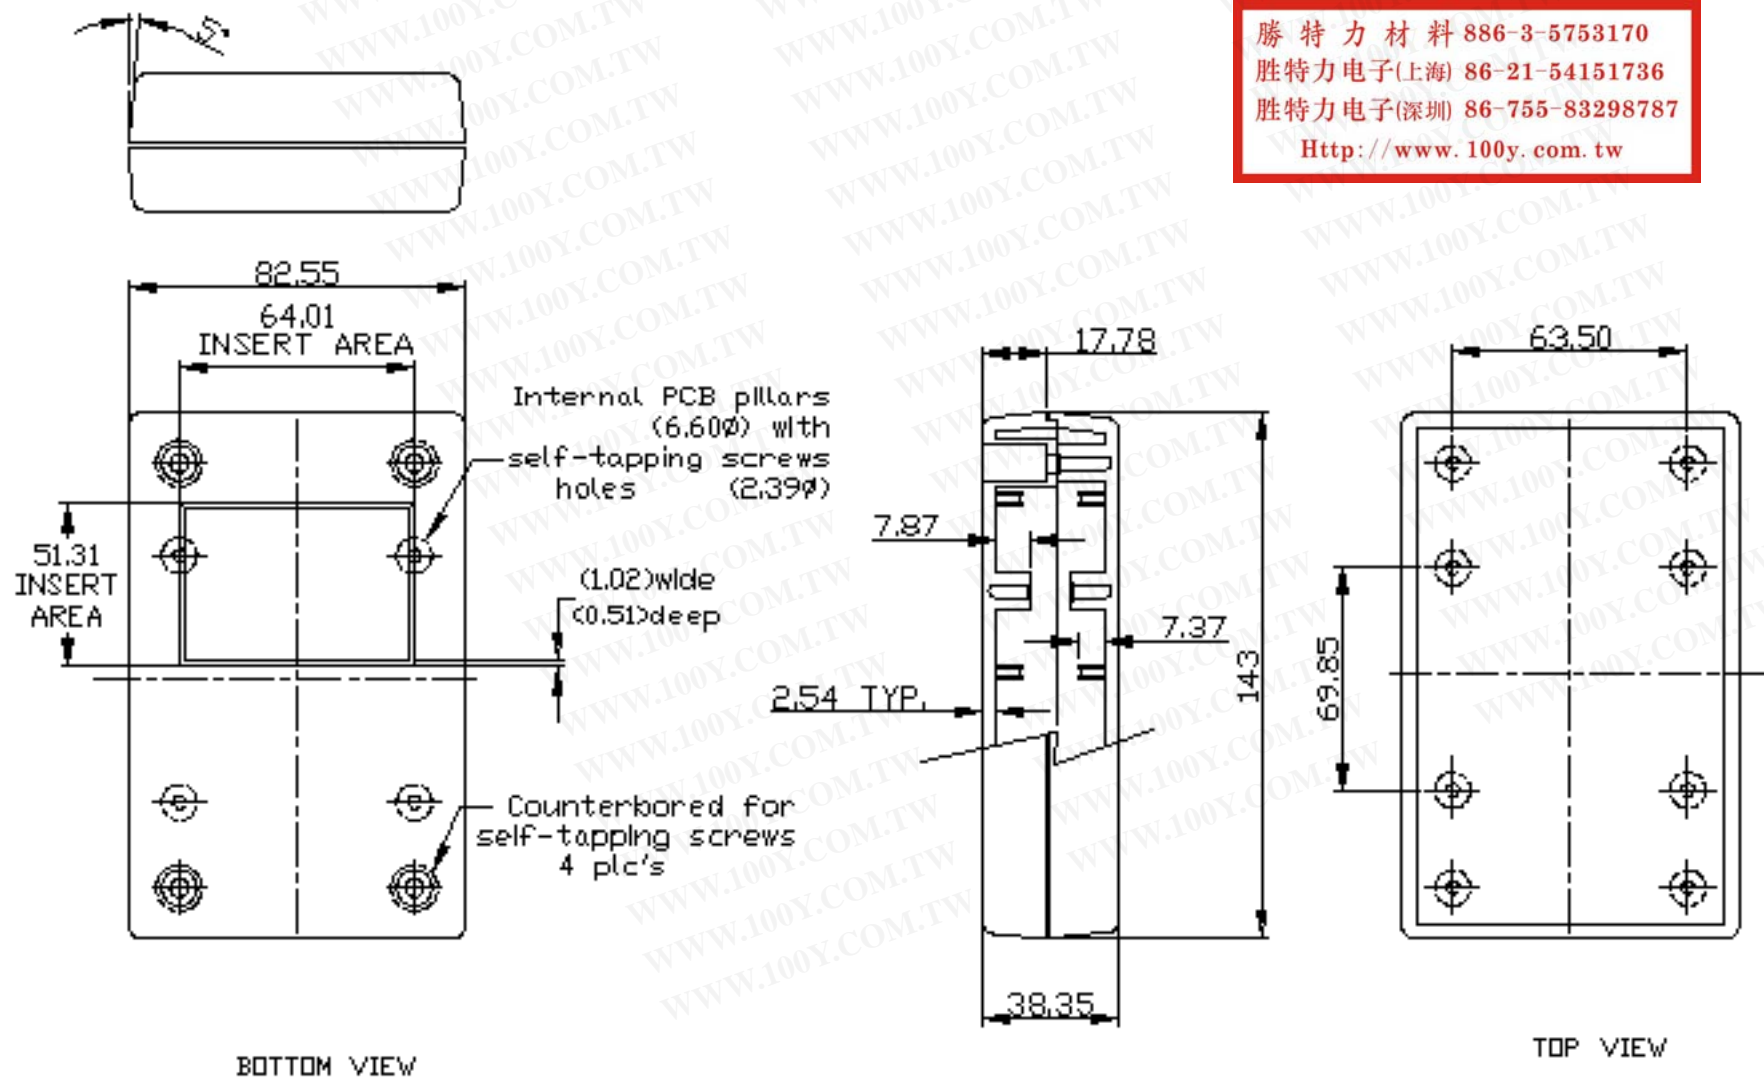

FEATURES:

- MOULDED IN HIGH IMPACT ABS PLASTIC.
- IDEAL FOR INSTRUMENT, COMPUTER ACCESSORIES, TRANSMITTER, REMOTE ACTUATORS, AUDIO AND VIDEO CONTROLS AND SECURITY SYSTEMS.
- AFFIX B(BC) MEANS BLACK COLOR BOX WITH BATTERY COMPARTMENT.
- PUT-ON RUBBER FEET ARE INCLUDED.

Stock No.	Color / Length x Width x Height
G1204B	BLACK / 142.8 x 82.5 x 38.0

勝特力材料 886-3-5753170
 勝特力电子(上海) 86-21-54151736
 勝特力电子(深圳) 86-755-83298787
[Http://www.100y.com.tw](http://www.100y.com.tw)