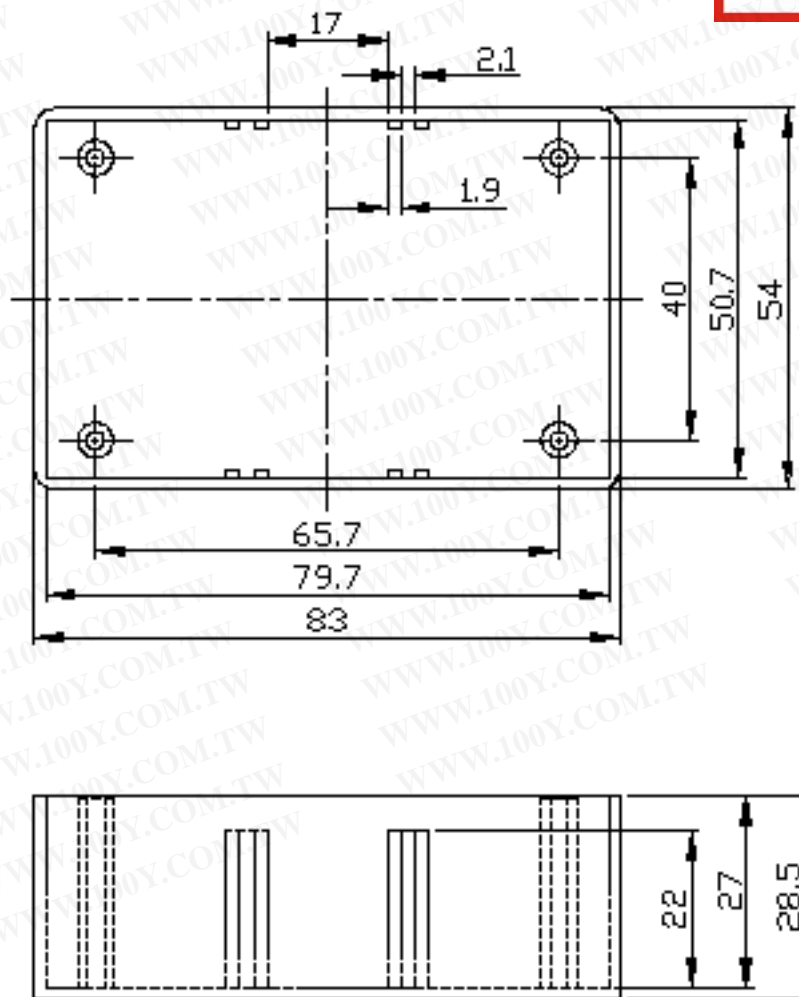

G1020B

勝特力材料 886-3-5753170

勝特力电子(上海) 86-21-54151736

勝特力电子(深圳) 86-755-83298787

[Http://www.100y.com.tw](http://www.100y.com.tw)