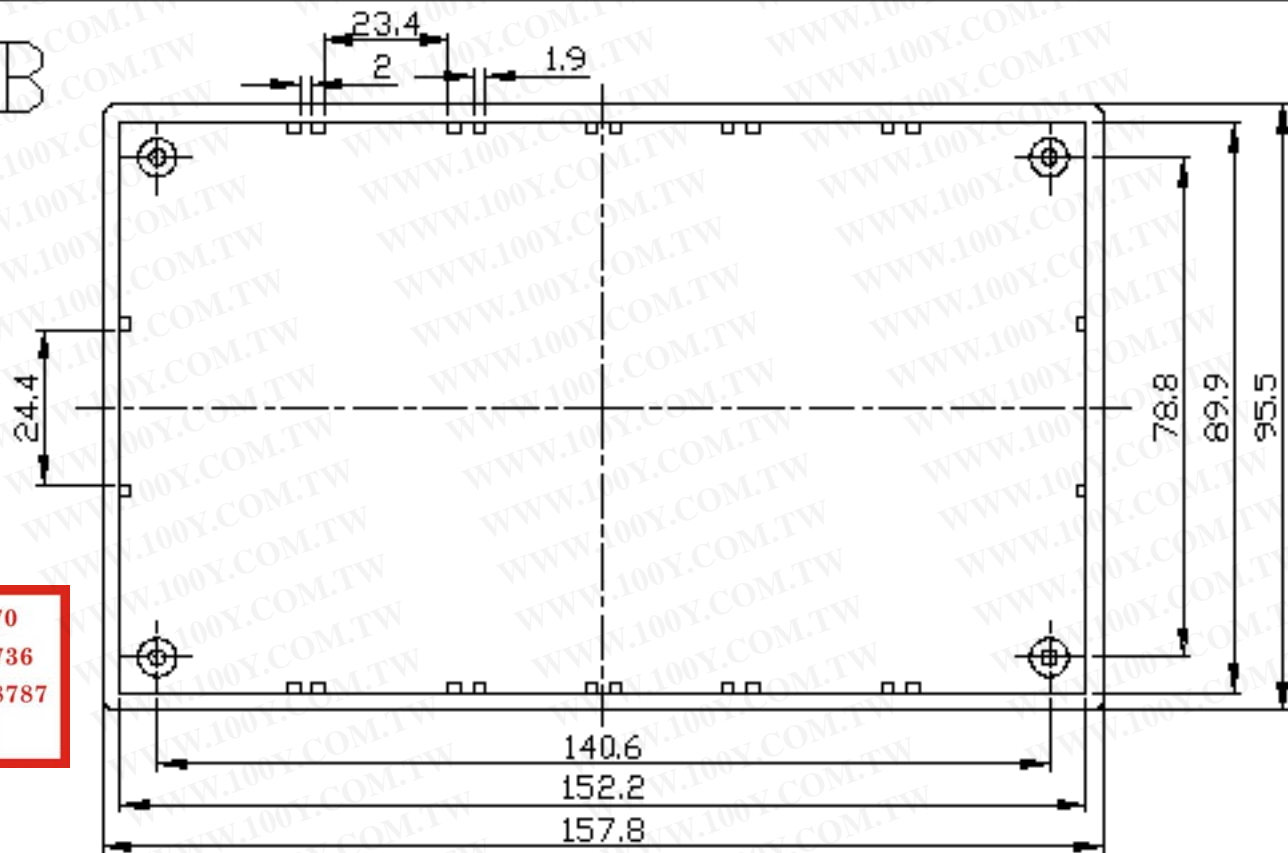

G1024B

勝特力材料 886-3-5753170
勝特力电子(上海) 86-21-54151736
勝特力电子(深圳) 86-755-83298787
[Http://www.100y.com.tw](http://www.100y.com.tw)