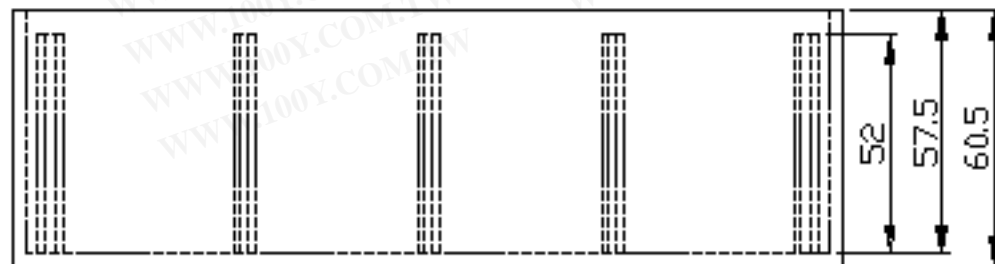

G1025B

勝特力材料 886-3-5753170
勝特力电子(上海) 86-21-54151736
勝特力电子(深圳) 86-755-83298787
[Http://www.100y.com.tw](http://www.100y.com.tw)