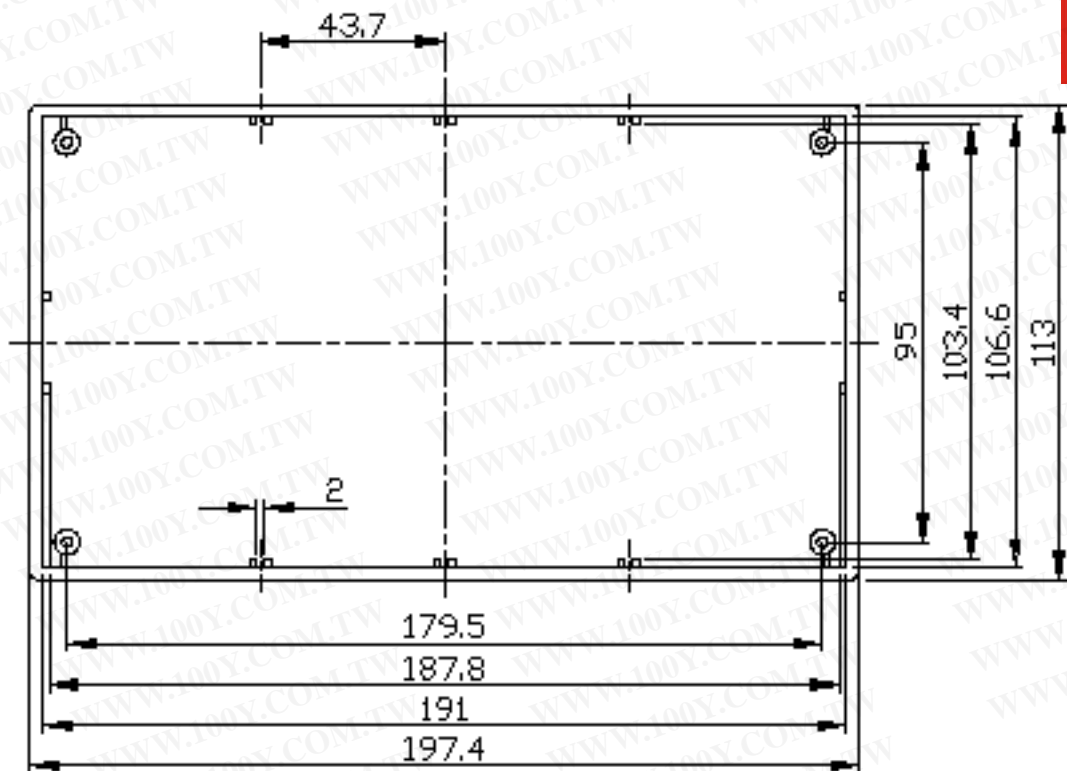

G1025B

勝特力材料 886-3-5753170
勝特力电子(上海) 86-21-54151736
勝特力电子(深圳) 86-755-83298787
[Http://www.100y.com.tw](http://www.100y.com.tw)