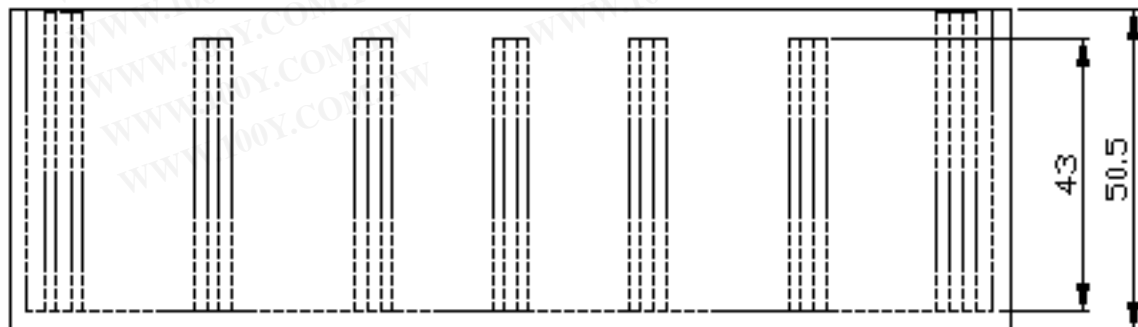

G1024B

勝特力材料 886-3-5753170
勝特力电子(上海) 86-21-54151736
勝特力电子(深圳) 86-755-83298787
[Http://www.100y.com.tw](http://www.100y.com.tw)