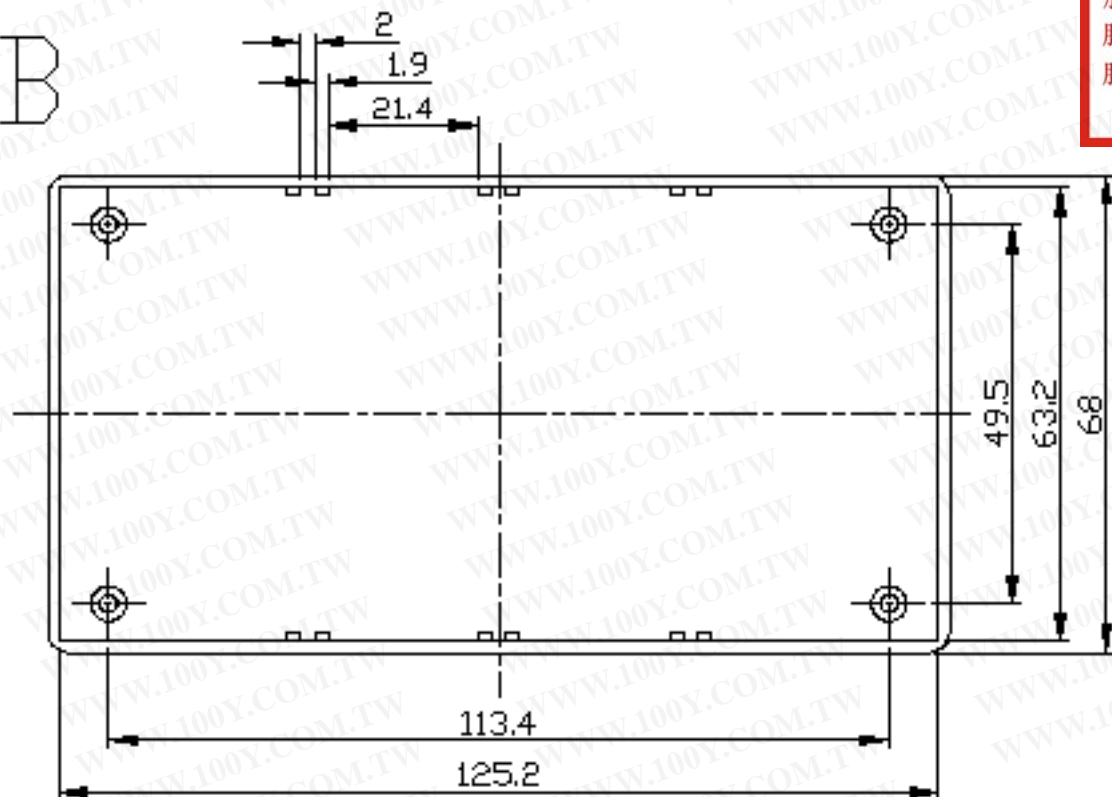

G1022B

勝特力材料 886-3-5753170
勝特力电子(上海) 86-21-54151736
勝特力电子(深圳) 86-755-83298787
[Http://www.100y.com.tw](http://www.100y.com.tw)