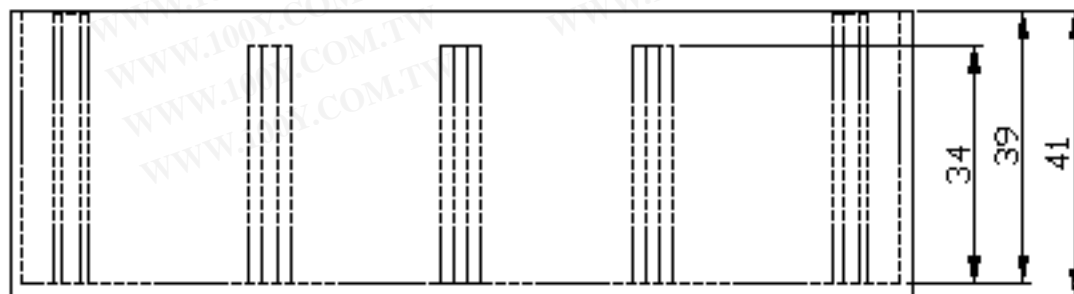

G1022B

勝特力材料 886-3-5753170
勝特力电子(上海) 86-21-54151736
勝特力电子(深圳) 86-755-83298787
[Http://www.100y.com.tw](http://www.100y.com.tw)