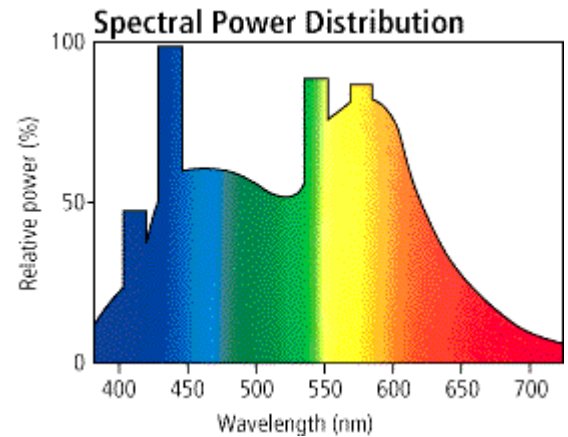

Daylight D:

D fluorescent lamps emit light with a slight blue tinge to it. These lamps produce a cool-looking atmosphere, and are ideal for general offices, factories and signboards.

Model	Category	Size Classification (W)	Nominal Lamp Watts (W)	Dimension (mm)			Total Luminous Flux (lm)	Average Life (Hrs)	Base
				Diameter	Outer Diameter	Length			
Pre-heat Start Straight Lamps									
FL4D	I	4	4	15.5	-	134.5	95	6,000	Med. bipin (G5)
FL6D	I	6	6	15.5	-	210.5	210	6,000	
FL8D	I	8	8	15.5	-	287	350	6,000	
FL10D	I	10	10	25.5	-	330	420	7,500	(G13)
FL13D	I	13	13	15.5	-	515.5	740	7,500	(G5)
FL15D	I	15	15	25.5	-	436	750	7,500	Med. bipin (G13)
FL20SSD/18	I	20	18	27.5	-	588.5	1,070	9,000	
FL20SD	S	20	20	32.5	-	588.5	1,070	9,000	
FL30SSD	I	30	30	25.5	-	893	1,800	9,000	
FL40SSD/18	I	40	37	27.5	-	1,198	2,700	20,000	
FL40SD	S	40	40	32.5	-	1,198	2,700	20,000	
FL65SSD/58	I	65	58	25.5	-	1,498.5	4,180	20,000	
Rapid Start Straight Lamps									
FLR40SD/M	J	40	40	32.5	-	1,198	2,610	12,000	(G13)
FLR110HD/A	J	110	110	38	-	2,367	7,800	12,000	RDC (R17D)
Pre-heat Start Circular Lamps									
FCL20D	I	20	18	29	206	-	1,020	9,000	G10q
FCL22D	I	22	22	29	210	-	1,080	9,000	
FCL30D	I	30	28	29	226	-	1,550	9,000	
FCL32D	I	32	30	29	300	-	1,890	9,000	
FCL40D-16	I	40	38	29	402	-	2,470	9,000	