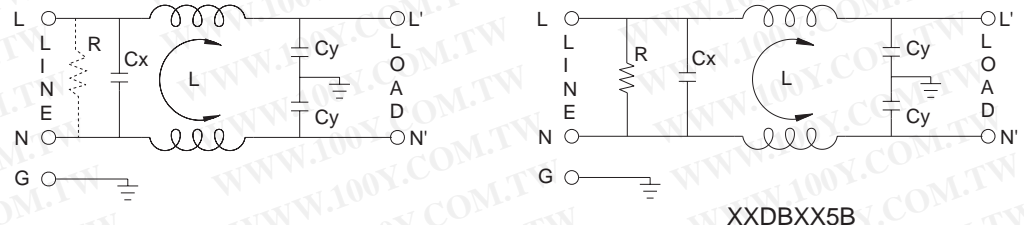

勝特力材料 886-3-5753170
勝特力电子(上海) 86-21-54151736
勝特力电子(深圳) 86-755-83298787
[Http://www.100y.com.tw](http://www.100y.com.tw)

ELECTRICAL SCHEMATIC

XXDBXX5B

INSERTION LOSS (TYPICAL)