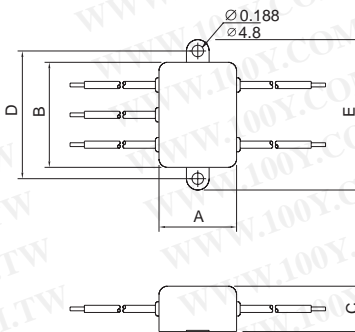

勝特力材料 886-3-5753170
勝特力电子(上海) 86-21-54151736
勝特力电子(深圳) 86-755-83298787
[Http://www.100y.com.tw](http://www.100y.com.tw)

MECHANICAL CONSTRUCTION

AG5

AW5

CG5

DW3S