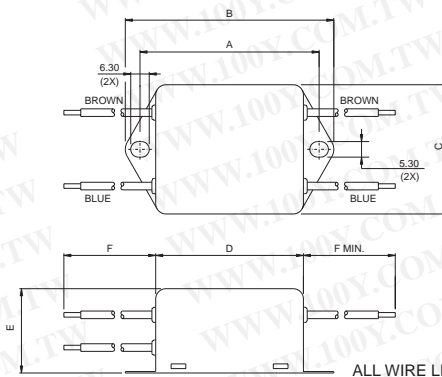

SUGGESTED MOUNTING CUTOUT

AS5

BG5B, BW5B
(option wire style)

MECHANICAL CONSTRUCTION

CG5B

CW5B

ALL WIRE LEADS 4.0" LONG MIN.

CS5B

UNIT: $\frac{\text{INCH}}{\text{mm}}$