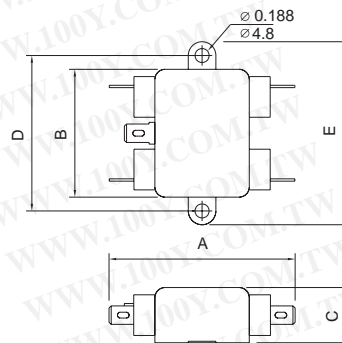

勝特力材料 886-3-5753170
勝特力电子(上海) 86-21-54151736
勝特力电子(深圳) 86-755-83298787
[Http://www.100y.com.tw](http://www.100y.com.tw)

MECHANICAL CONSTRUCTION

AG5

AW5