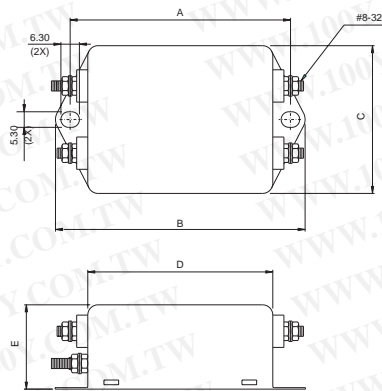

SUGGESTED MOUNTING CUTOUT

AS5

BG5B, BW5B
(option wire style)

MECHANICAL CONSTRUCTION

CG5B

CW5B

ALL WIRE LEADS 4.0" LONG MIN.

CS5B

UNIT: $\frac{\text{INCH}}{\text{mm}}$