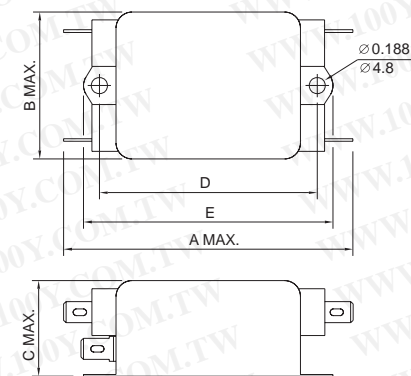

勝特力材料 886-3-5753170
勝特力电子(上海) 86-21-54151736
勝特力电子(深圳) 86-755-83298787
[Http://www.100y.com.tw](http://www.100y.com.tw)

MECHANICAL CONSTRUCTION

AG5

AW5

CG5

DW3S