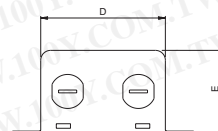

SUGGESTED MOUNTING CUTOUT

AS5

BG5B, BW5B
(option wire style)

MECHANICAL CONSTRUCTION

CG5B

CW5B

ALL WIRE LEADS 4.0" LONG MIN.

CS5B