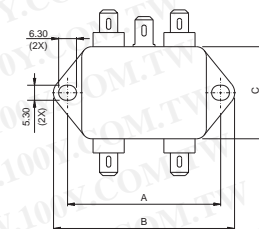

SUGGESTED MOUNTING CUTOUT

AS5

BG5B, BW5B
(option wire style)

MECHANICAL CONSTRUCTION

CG5B

CW5B

ALL WIRE LEADS 4.0" LONG MIN.

CS5B