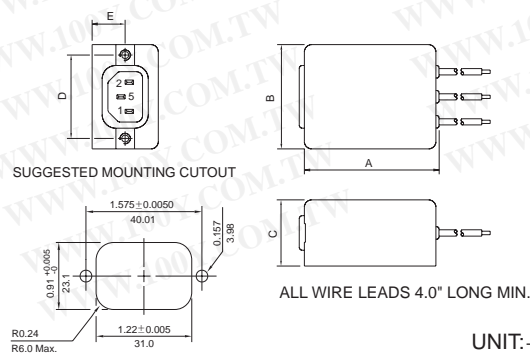

勝特力材料 886-3-5753170
勝特力电子(上海) 86-21-54151736
勝特力电子(深圳) 86-755-83298787
[Http://www.100y.com.tw](http://www.100y.com.tw)

MECHANICAL CONSTRUCTION

AG5

AW5

CG5

DW3S