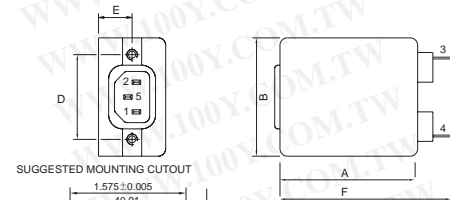

SUGGESTED MOUNTING CUTOUT

AS5

BG5B, BW5B
(option wire style)

MECHANICAL CONSTRUCTION

CG5B

CW5B

ALL WIRE LEADS 4.0" LONG MIN.

CS5B