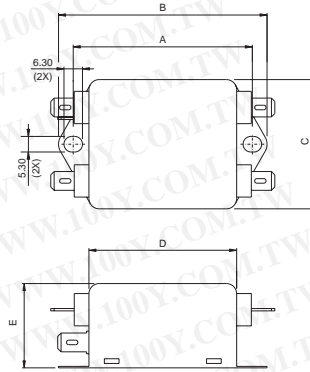

SUGGESTED MOUNTING CUTOUT

AS5

BG5B, BW5B
(option wire style)

MECHANICAL CONSTRUCTION

CG5B

CW5B

ALL WIRE LEADS 4.0" LONG MIN.

CS5B

UNIT: $\frac{\text{INCH}}{\text{mm}}$