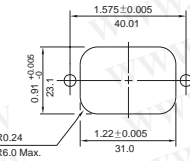

SUGGESTED MOUNTING CUTOUT

AS5

BG5B, BW5B
(option wire style)

MECHANICAL CONSTRUCTION

CG5B

CW5B

ALL WIRE LEADS 4.0" LONG MIN.

CS5B

UNIT: $\frac{\text{INCH}}{\text{mm}}$