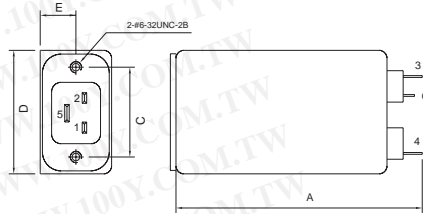

MECHANICAL CONSTRUCTION

DG3

DG3S

SUGGESTED MOUNTING CUTOUT

AS5