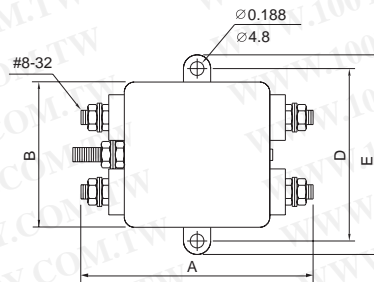

SUGGESTED MOUNTING CUTOUT

AS5

BG5B, BW5B
(option wire style)

MECHANICAL CONSTRUCTION

CG5B

CW5B

ALL WIRE LEADS 4.0" LONG MIN.

CS5B

UNIT: $\frac{\text{INCH}}{\text{mm}}$