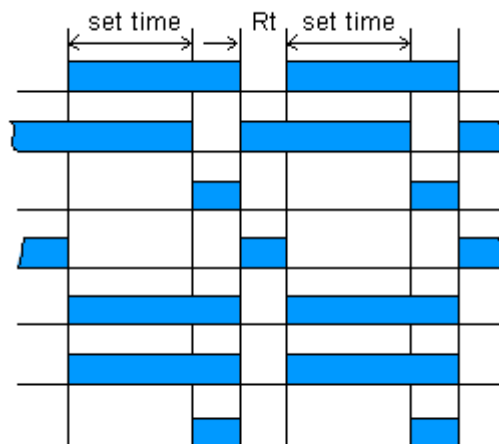

POWER(2-7)

NC(8-5)

NO(8-6)

NC(1-4)

NO(1-3)

ON LAMP

UP LAMP

Rt:Resetting time