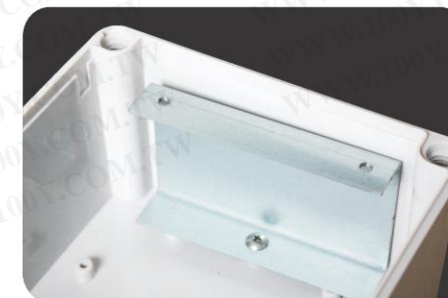

適用附件 Accessories

Steel mounting plate
金屬底板 (鍍鋅)

Plastic mounting plate
塑料底板(ABS)

Wall brackets for Plastic box
塑料盒不銹鋼掛牆鉤
MOEDL:WP-02

Door hinge fixing piece
裏門鉸鏈固定件
MOEDL:LC-S11

Fixing bolts
裏門固定架
MODEL:LC-S12

Plastic enclosure screw
塑料螺絲
MODEL:TJCB-70

Plastic enclosure screw
塑料螺絲
MODEL:TJHB-70

Plastic enclosure screw
塑料螺絲
MODEL:TJCB-50

Plastic enclosure screw
塑料螺絲
MODEL:TJHB-50

DS Series Plastic Enclosure(Hinge type)

產品特徵 Product characteristics

採用高強度ABS、PC耐火材料和UV添加材料制成，外形美觀大方，具有很高的可塑性和堅固性。適用於端子箱、配電板、儀器盒、電力設備用BOX以及控制箱作用方便。

With high strength ABS, PC refractories and UV added material, the enclosure has beautiful appearance, high plasticity and ruggedness. It is Suitable for terminal boxes, distribution panels, instrument boxes, electrical equipment boxes and control boxes, simple and easy to use.