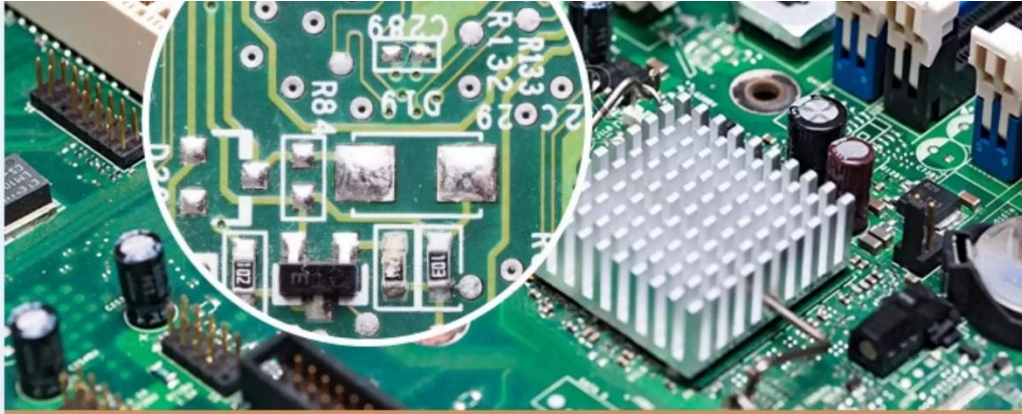

电路板放大效果

FABRIC AMPLIFICATION EFFECT