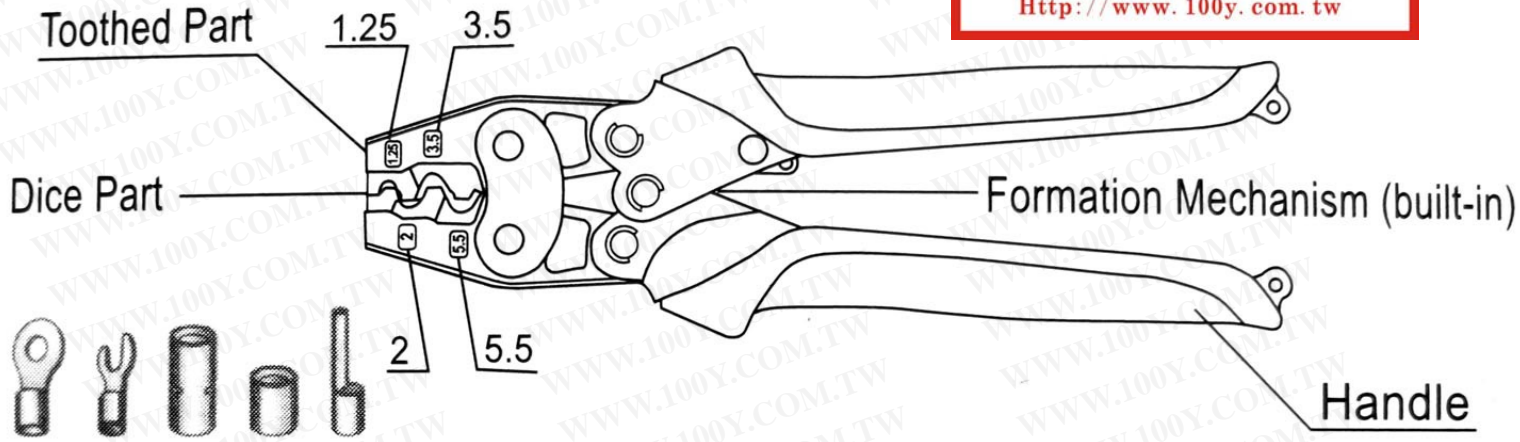

Crimping Terminal for Copper Cable & Sleeve

Names of Parts

勝特力材料 886-3-5753170
 勝特力电子(上海) 86-21-34970699
 勝特力电子(深圳) 86-755-83298787
[Http://www.100y.com.tw](http://www.100y.com.tw)

Items of Terminal & Sleeve	Cable Capacity (mm ²)	Crimping Mark	Weight	Overall Length
1.25	0.25~1.65	1	240g	176mm
2	1.04~2.63	2		
3.5	2.63~3.64	3		
5.5	2.63~6.64	5		