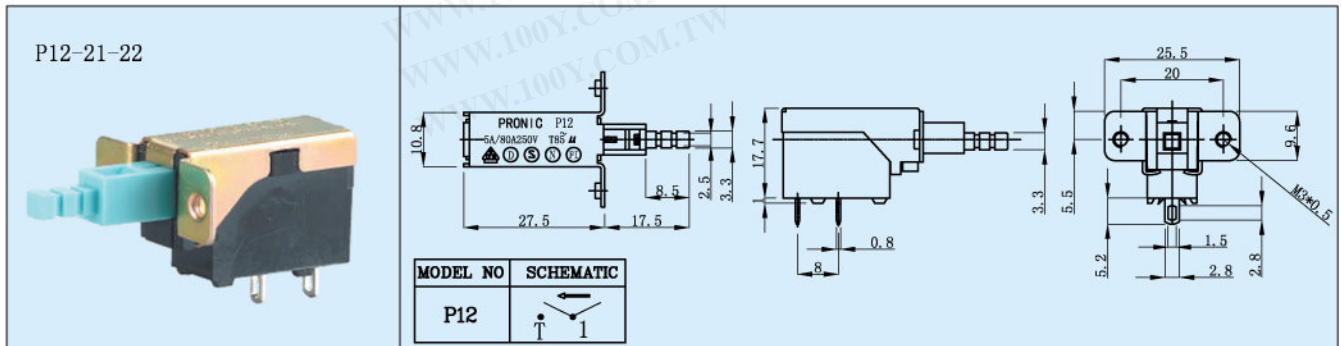

Rocker Switches
Toggle Switches
Slide Switches
Push-Button Switches
Sockets
Others