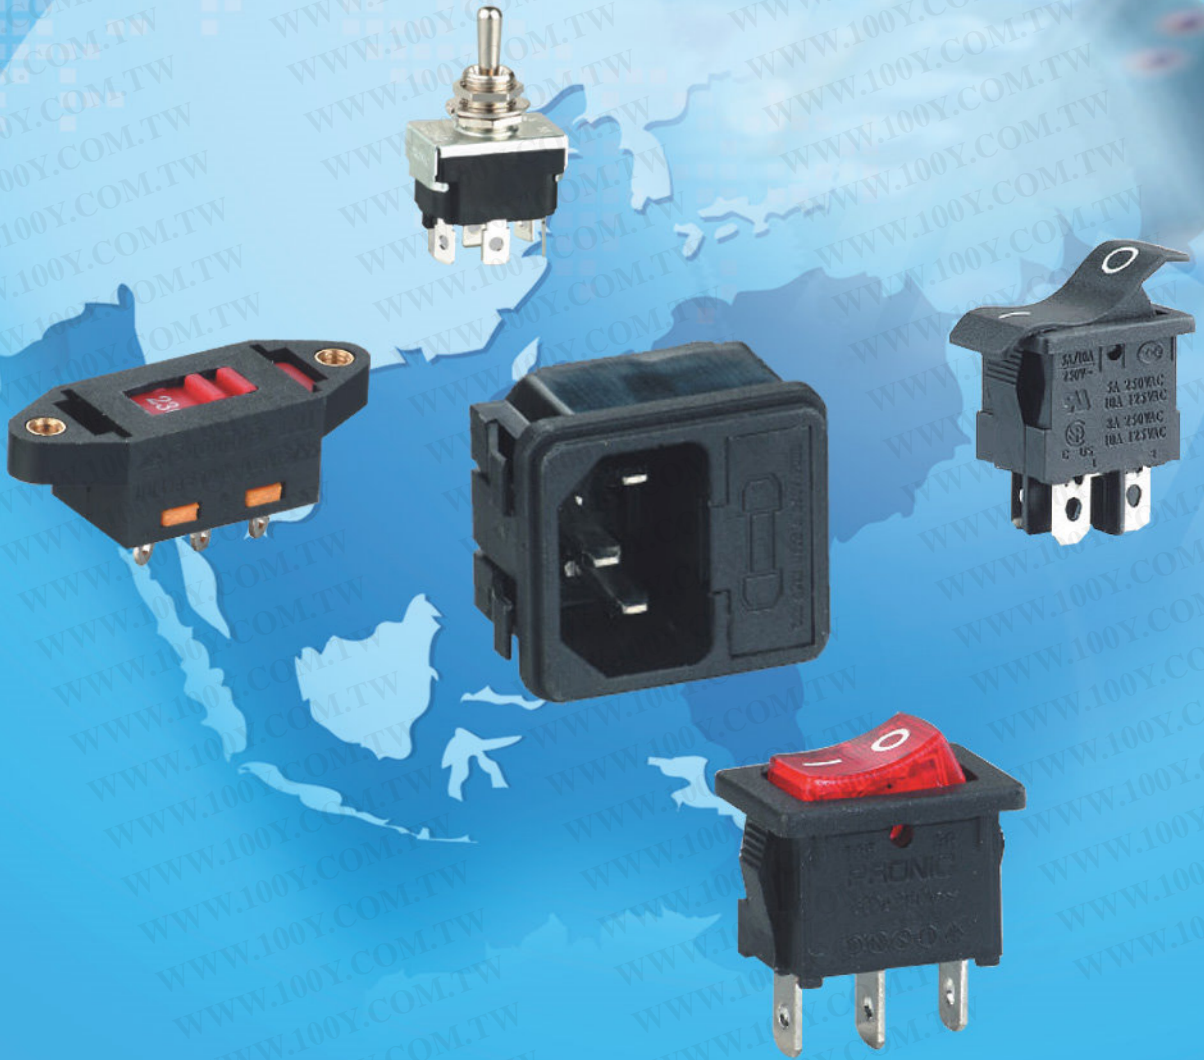

PRONIC

SWITCHES

普尼克

PRONIC ELECTRONICS

普尼克電子

勝特力材料 886-3-5753170
勝特力電子(上海) 86-21-34970699
勝特力電子(深圳) 86-755-83298787
[Http://www.100y.com.tw](http://www.100y.com.tw)