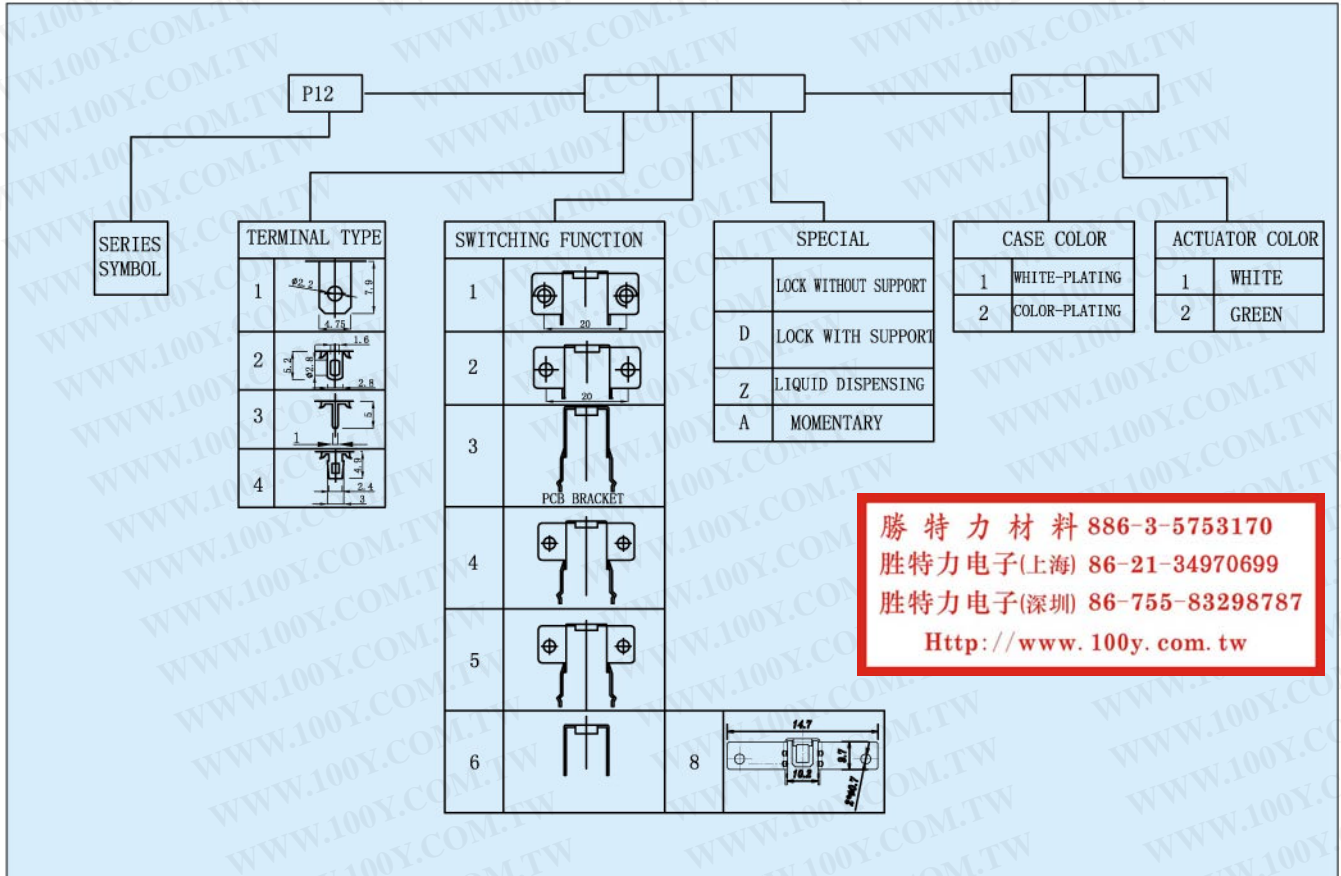

APPROVED

SPECIFICATION

Contact Rating :5A/80A 250VT85 (S, D, N, FT)
 :TV-5 (S) 10A250VAC (S) 15A125VAC (S)
 Contact Resistance :50 milliohms max.
 Insulation Resistance :500 megohms min. 500VDC

Withstand Voltage :2,000 VAC-1 minute
 Life Expectancy :10,000 Cycles
 Stroke :lock travel 2.8±0.3mm
 full travel 3.5±0.3mm
 Operating Force :500±200gf

MODEL

OUTLINE DRAWING

Rocker Switches
Toggle Switches
Slide Switches
Push-Button Switches
Sockets
Others

<p>P12-33-12</p> 	 <table border="1" data-bbox="525 485 736 571"> <thead> <tr> <th>MODEL NO</th> <th>SCHEMATIC</th> </tr> </thead> <tbody> <tr> <td>P12</td> <td></td> </tr> </tbody> </table>	MODEL NO	SCHEMATIC	P12	
MODEL NO	SCHEMATIC				
P12					
<p>P12-41-11</p> 	 <table border="1" data-bbox="525 851 736 937"> <thead> <tr> <th>MODEL NO</th> <th>SCHEMATIC</th> </tr> </thead> <tbody> <tr> <td>P12</td> <td></td> </tr> </tbody> </table>	MODEL NO	SCHEMATIC	P12	
MODEL NO	SCHEMATIC				
P12					
<p>P12-11A</p> 	 <table border="1" data-bbox="525 1218 736 1304"> <thead> <tr> <th>MODEL NO</th> <th>SCHEMATIC</th> </tr> </thead> <tbody> <tr> <td>P12</td> <td></td> </tr> </tbody> </table>	MODEL NO	SCHEMATIC	P12	
MODEL NO	SCHEMATIC				
P12					
<p>P12-43-11</p> 	 <table border="1" data-bbox="525 1584 736 1670"> <thead> <tr> <th>MODEL NO</th> <th>SCHEMATIC</th> </tr> </thead> <tbody> <tr> <td>P12</td> <td></td> </tr> </tbody> </table>	MODEL NO	SCHEMATIC	P12	
MODEL NO	SCHEMATIC				
P12					
<p>P12-42-21</p> 					