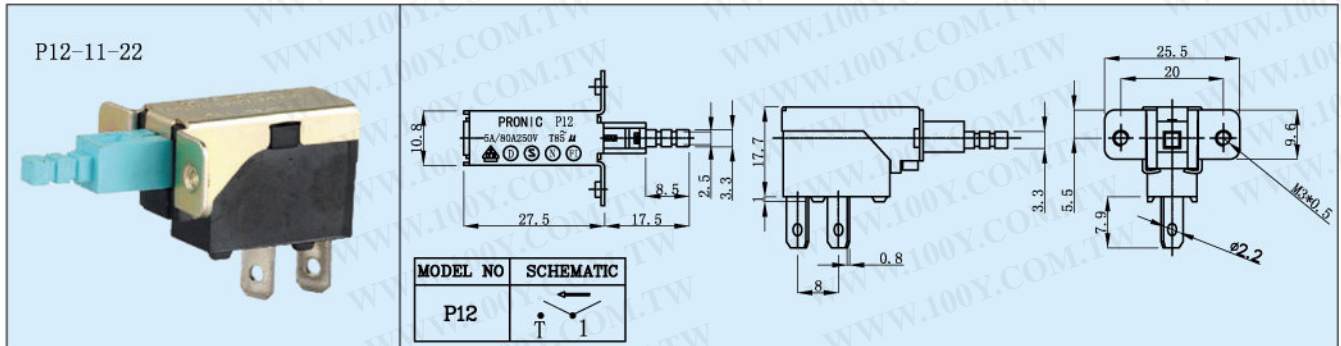

Rocker Switches
Toggle Switches
Slide Switches
Push-Button Switches
Sockets
Others