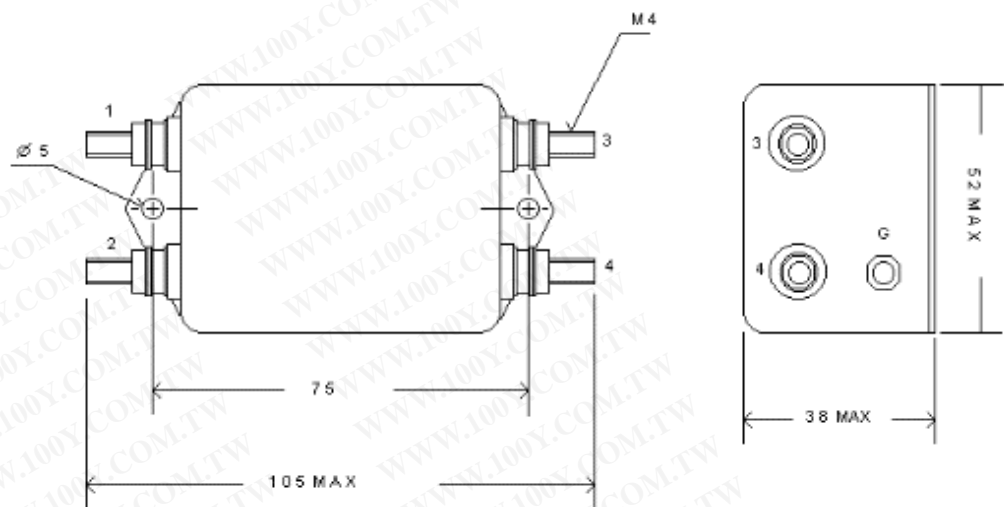

Copyright 2002 YUNPEN ELECTRONIC CO., LTD. All Rights Reserved.

勝特力材料 86-3-5753170
勝特力电子(上海) 86-21-54151736
勝特力电子(深圳) 86-755-83298787
[Http://www.100y.com.tw](http://www.100y.com.tw)