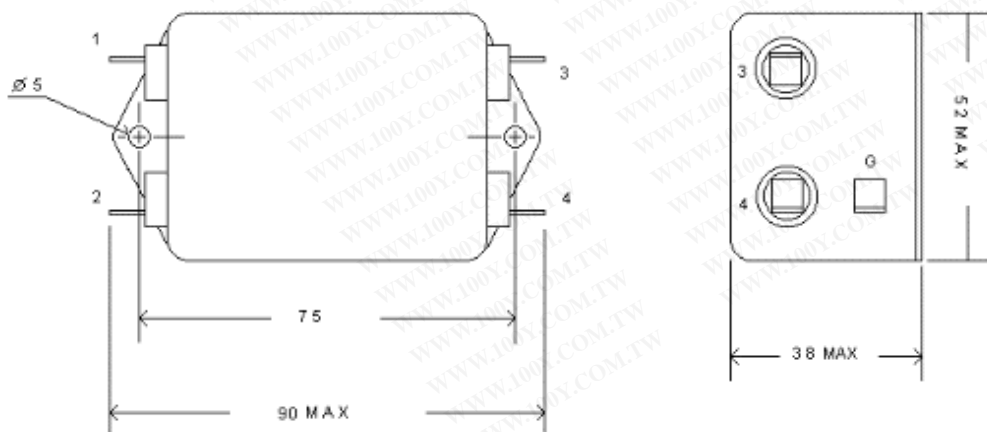

5. 尺寸圖

YE05T1~YE20T1

YE05T4~YE30T4

勝特力材料 886-3-5753170
勝特力电子(上海) 86-21-54151736
勝特力电子(深圳) 86-755-83298787
[Http://www.100y.com.tw](http://www.100y.com.tw)