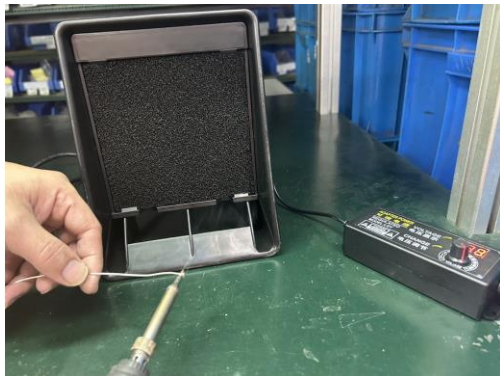

400A

ESD Fume Extractor with Air flow control

Specification :

Input Power : 100-240Vac , 50-60Hz

Waltage : 12V

Fan Speed : 4000 RPM (Ajustable)

Outer Dimension ; 210 x 154 x 110.5mm

Weight (Excluded A.C.Power Cord) 661 Grams