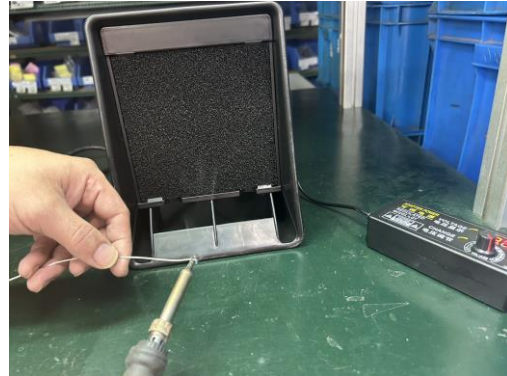

400A

ESD Fume Extractor with Air flow control

Specification :

Input Power : 100-240Vac , 50-60Hz

Waltage : 12V

Fan Speed : 4000 RPM (Ajustable)

Outer Dimension ; 210 x 154 x 110.5mm

Weight (Excluded A.C.Power Cord) 661 Grams