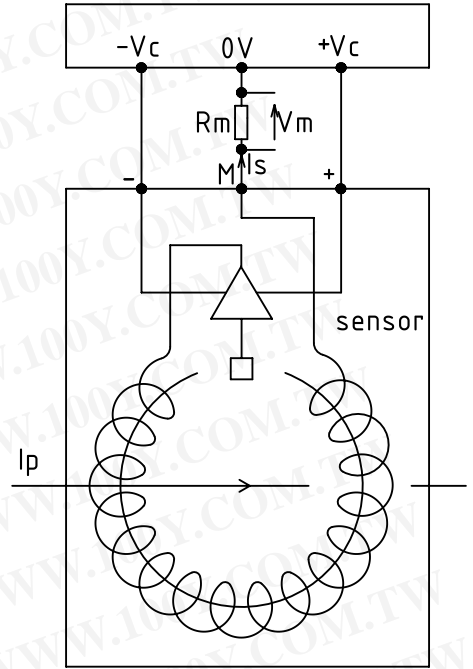

勝特力材料 886-3-5753170
 勝特力电子(上海) 86-21-34970699
 勝特力电子(深圳) 86-755-83298787
[Http://www.100y.com.tw](http://www.100y.com.tw)

Spring clamp terminal enclosed separately

	All rights reserved Department EL PD - DE	All Dimensions in mm Original Size DIN A4		Scale 1:2	Free size tol.	Ref.
		Created by GRUBES	Inspected by TIEMANNA	Standardisation SCHMIDTM	Date 2014-01-29	State Final Release
HARTING Electric GmbH & Co. KG D-32339 Espelkamp		Title Current sensor 500A Industry			Doc-Key / ECM-Nr. 100511460/UGD/000/B 500000071045	
		Type TB	Number 20 31 050 0101		Rev. B	Page 1/1