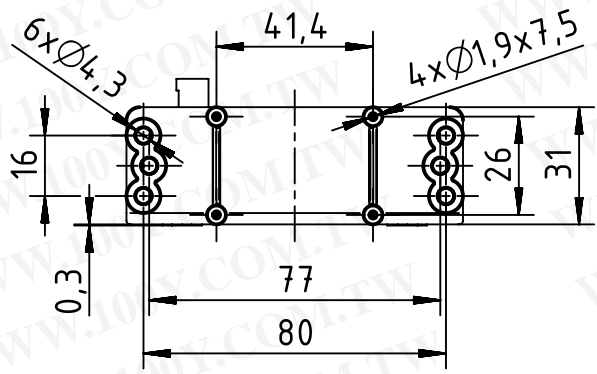

勝特力材料 886-3-5753170
 勝特力电子(上海) 86-21-34970699
 勝特力电子(深圳) 86-755-83298787
[Http://www.100y.com.tw](http://www.100y.com.tw)

Spring clamp terminal enclosed separately

	All rights reserved Department EL PD - DE	All Dimensions in mm Original Size DIN A4		Scale 1:2	Free size tol.	Ref.
		Created by GRUBES	Inspected by TIEMANNA	Standardisation SCHMIDTM	Date 2014-01-29	State Final Release
HARTING Electric GmbH & Co. KG D-32339 Espelkamp		Title Current sensor 500A Industry			Doc-Key / ECM-Nr. 100511460/UGD/000/B 500000071045	
		Type TB	Number 20 31 050 0101		Rev. B	Page 1/1