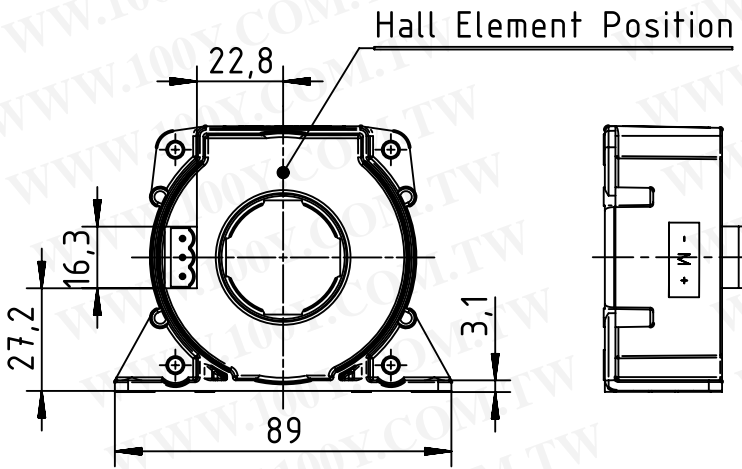

勝特力材料 886-3-5753170
 勝特力电子(上海) 86-21-34970699
 勝特力电子(深圳) 86-755-83298787
[Http://www.100y.com.tw](http://www.100y.com.tw)

Spring clamp terminal enclosed separately

	All rights reserved Department EL PD - DE	All Dimensions in mm Original Size DIN A4		Scale 1:2	Free size tol.	Ref.
		Created by GRUBES	Inspected by TIEMANNA	Standardisation SCHMIDTM	Date 2014-01-29	State Final Release
HARTING Electric GmbH & Co. KG D-32339 Espelkamp		Title Current sensor 500A Industry			Doc-Key / ECM-Nr. 100511460/UGD/000/B 500000071045	
		Type TB	Number 20 31 050 0101		Rev. B	Page 1/1