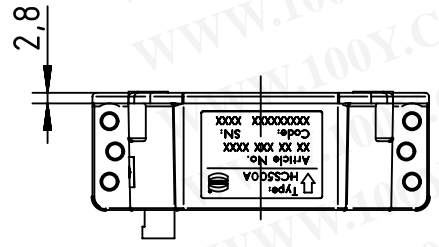

勝特力材料 886-3-5753170
 勝特力电子(上海) 86-21-34970699
 勝特力电子(深圳) 86-755-83298787
[Http://www.100y.com.tw](http://www.100y.com.tw)

Spring clamp terminal enclosed separately

	All rights reserved Department EL PD - DE	All Dimensions in mm Original Size DIN A4		Scale 1:2	Free size tol.	Ref.
		Created by GRUBES	Inspected by TIEMANNA	Standardisation SCHMIDTM	Date 2014-01-29	State Final Release
HARTING Electric GmbH & Co. KG D-32339 Espelkamp		Title Current sensor 500A Industry			Doc-Key / ECM-Nr. 100511460/UGD/000/B 500000071045	
		Type TB	Number 20 31 050 0101		Rev. B	Page 1/1