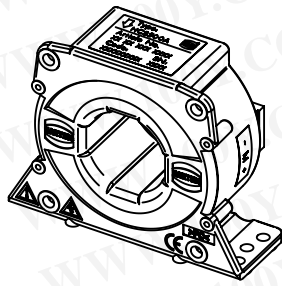

勝特力材料 886-3-5753170
 勝特力电子(上海) 86-21-34970699
 勝特力电子(深圳) 86-755-83298787
[Http://www.100y.com.tw](http://www.100y.com.tw)

Spring clamp terminal enclosed separately

	All rights reserved Department EL PD - DE	All Dimensions in mm Original Size DIN A4		Scale 1:2	Free size tol.	Ref.
		Created by GRUBES	Inspected by TIEMANNA	Standardisation SCHMIDTM	Date 2014-01-29	State Final Release
HARTING Electric GmbH & Co. KG D-32339 Espelkamp		Title Current sensor 500A Industry			Doc-Key / ECM-Nr. 100511460/UGD/000/B 500000071045	
		Type TB	Number 20 31 050 0101		Rev. B	Page 1/1