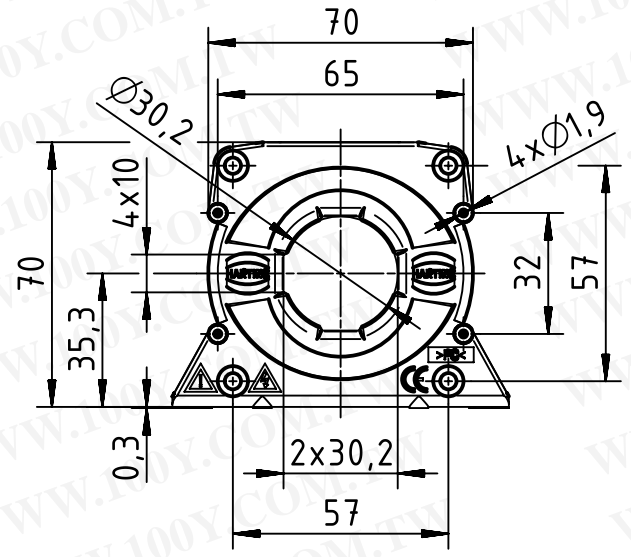

勝特力材料 886-3-5753170
 勝特力电子(上海) 86-21-34970699
 勝特力电子(深圳) 86-755-83298787
[Http://www.100y.com.tw](http://www.100y.com.tw)

Spring clamp terminal enclosed separately

	All rights reserved Department EL PD - DE	All Dimensions in mm Original Size DIN A4		Scale 1:2	Free size tol.	Ref.
		Created by GRUBES	Inspected by TIEMANNA	Standardisation SCHMIDTM	Date 2014-01-29	State Final Release
HARTING Electric GmbH & Co. KG D-32339 Espelkamp		Title Current sensor 500A Industry			Doc-Key / ECM-Nr. 100511460/UGD/000/B 500000071045	
		Type TB	Number 20 31 050 0101		Rev. B	Page 1/1