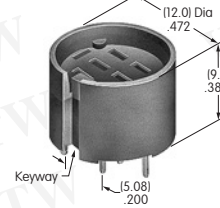

AT702
Double Pole
Straight PC Adaptor
Glass fiber
reinforced polyamide
Series: KB