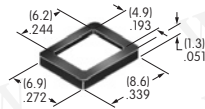

Accessories & Hardware

勝特力材料 886-3-5753170
勝特力电子(上海) 86-21-34970699
勝特力电子(深圳) 86-755-83298787
[Http://www.100y.com.tw](http://www.100y.com.tw)

Toggles

Rockers

Pushbuttons

Programmable Illuminated PB

Keylocks

Rotaries

Slides

Tactiles

Tilt

Touch

Indicators

Accessories

Supplement

AT010s~ AT090s

* Available in Americas only

* AT016
16mm Hex Mounting Nut
Steel
Series: CKM

* AT019
19mm Hex Mounting Nut
Brass with nickel plating
Series: CKL

* AT050
Knurled Nut
Brass with nickel plating
Series: SB40

* AT055
Crossover Guard
Polypropylene
Series: KB

AT056
Dress Cap Nut
Brass with chrome plating
Series: M P S

AT056T
Threaded Through Dress Nut
Brass with chrome plating
Series: M P S

* AT057
Mounting Nut
Brass with zinc plating,
chromate finish
Series: KB

* AT062
.250" Wide Rocker
Polyamide
Colors: A B C
Series: A

* AT063
Gasket
Nitrile butadiene rubber
Color: A
Series: B Threaded Bushing

AT064-1
Panel Frame for Rocker & Paddle .365" Wide
Polyamide
Color: A
Series: M

AT064-2
Panel Frame for Rocker & Paddle .365" Wide
Polyamide
Color: A
Series: M

AT064-1 accommodates panel thickness 1.2 ~ 2.3mm (.047 ~ .090")

AT064-2 accommodates panel thickness 1.57 ~ 3.18mm (.062 ~ .125")

Color Codes: A Black B White C Red D Amber E Yellow F Green G Blue H Gray J Clear