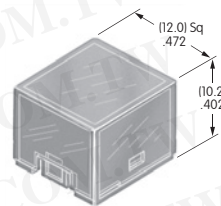

AT3023 ← **NEW**
Square Cap for Bicolor LED with Alternating Legends
Polycarbonate Resin
Color: J
Series: NP01