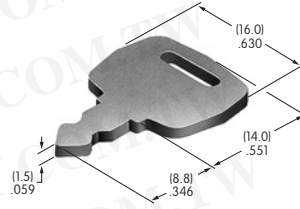

Color Codes: A Black B White C Red D Amber E Yellow F Green G Blue H Gray J Clear

AT4078

Frame for AT4077
 Polycarbonate
 Colors: B C E F G H
 Series: JB

AT4079

Actuator Key
 Brass alloy with
 bright nickel plating
 Series: SK