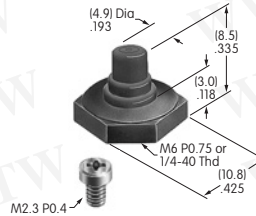

AT4042 (M-metric H-inch)
Splashproof Boot for Alternate
Black silicone rubber
Series: MB