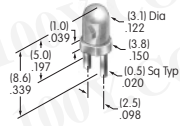

AT629

Single Element LED

Color: B
Series: HB
T-1 Bi-pin