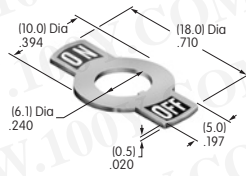

Supplement

AT209
ON-OFF Plate for 6mm
Threaded Bushing
 Brass with nickel plating
 Series: M P

AT210
ON-OFF Plate for 6mm
Threaded Bushing
 Aluminum
 Colors: Red & black ink
 Series: M P

AT211
ON-OFF Plate for 6mm
Threaded Bushing
 Aluminum
 Colors: Red & black enamel
 Series: M P