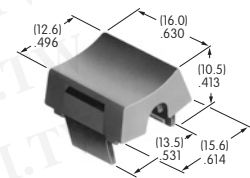

Color Codes: A Black B White C Red D Amber E Yellow F Green G Blue H Gray J Clear