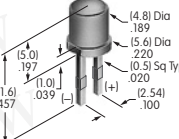

AT635

Bright Single Element LED

Colors: C D F
Series: KB LB
T-1 1/2 Bi-pin

AT636

← **NEW**