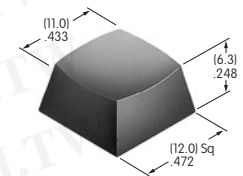

AT4055
Round Colored Insert Cap
 Polycarbonate
 Colors: JB JC JE JF JG
 Series: LB Panel Seal

AT4057
Protective Guard
 Polycarbonate
 Series: LB

AT4058
Sculptured Cap
 Polyamide
 Colors: A B C E F G H
 Series: JB