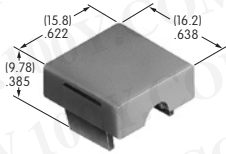

Color Codes: A Black B White C Red D Amber E Yellow F Green G Blue H Gray J Clear

Accessories & Hardware

AT428 (M-metric H-inch)

Splashproof Boot
Silicone rubber
Color: A
Series: D2 M P

AT429

Indicator Cap
Polycarbonate
Colors: B C D E F G
Series: P01