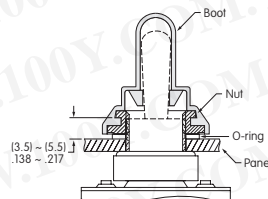

Splashproof Switches

S1AW ~ S29AW S Toggles

WT Toggles or M Toggle with B3 Bushing

Use boot, nut and o-ring as shown. Use o-ring only (from standard switch hardware) behind panel.

Series or Part Numbers	Panel Thickness (Maximum)
• M Series B2 Toggles with 12mm B1 & B3 Bushings • P Series B Toggles with 12mm Bushing • S31 ~ 39, S41 ~ 49, S31F ~ 33F, S41F ~ S43F, S31T ~ 33T, S41T ~ 43T • S301 ~ 309, S331 ~ 339, S301F, S331F ~ 333F, S335F, S301T ~ 309T, S331T ~ 339T • S421 ~ 429, S421T ~ 429	5.0mm (.197")
• WT11S ~ 29S, WT11T ~ 29T, WT11L ~ 29L	3.5mm (.138")
• S1A ~ 7A, S21A, S1F ~ 7F, S21F • S114, S116 • S1AW ~ 9AW, S21AW, S25AW ~ 29AW	3.0mm (.118")

Color Codes: A Black B White C Red D Amber E Yellow F Green G Blue H Gray J Clear