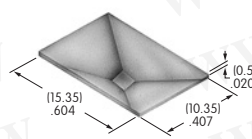

AT4119
Square Spot Illuminated Cap
Polycarbonate
Colors: UB
Series: UB