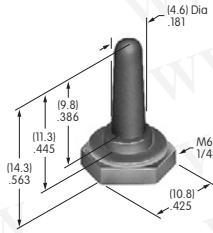

Accessories & Hardware

AT428 (M-metric H-inch)

Splashproof Boot
Silicone rubber
Color: A
Series: D2 M P