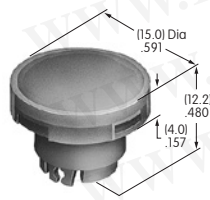

AT3006
Rectangular Cap for Bright LED & Bicolor
Polycarbonate
Colors: JB JC JD JF
Series: YB