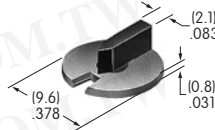

AT4180

Snap-on Knob

Polyamide
Knob: Black
Flange: Transparent brown
Series: FRO1