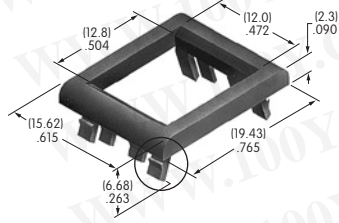

AT065-1
Panel Frame for Rocker & Paddle .450" Wide
Polyamide
Color: A
Series: M

AT065-1 accommodates
panel thickness
1.2 ~ 2.3mm
(.047 ~ .090")

AT065-2
Panel Frame for Rocker & Paddle .450" Wide
Polyamide
Color: A
Series: M

* AT066
.300" Wide Rocker
Polyamide
Color: A B C
Series: A