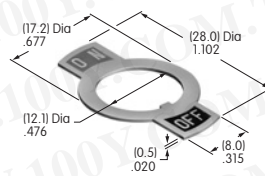

AT214
ON-OFF Plate for 12mm
Threaded Bushing
Aluminum
Colors: Red & black ink
Series: M P S