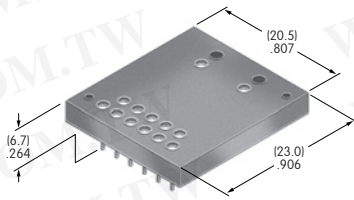

AT9704-02YC
Socket for LCD 36 x 24
Single & Bicolor Pushbutton
Base: Glass fiber reinforced PBT
Terminals: Brass/beryllium copper
Series: SmartSwitch