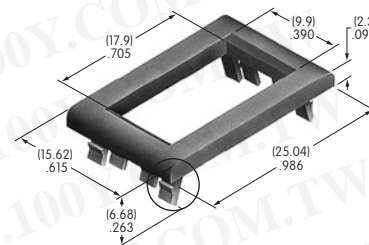

* AT057
Mounting Nut
Brass with zinc plating,
chromate finish
Series: KB

* AT062
.250" Wide Rocker
Polyamide
Colors: A B C
Series: A

* AT063
Gasket
Nitrile butadiene rubber
Color: A
Series: B Threaded Bushing

AT064-1
Panel Frame for Rocker & Paddle .365" Wide
Polyamide
Color: A
Series: M