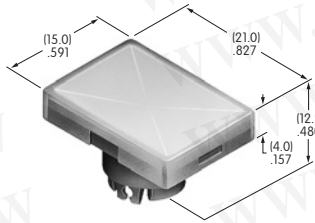

AT3016
Rectangular Cap for Super Bright LED
Polycarbonate
Color: JB
Series: YB

AT3017 ← **NEW**
Round Cap for Bright LED
Polycarbonate
Colors: JB CB EB FB
Series: YB2