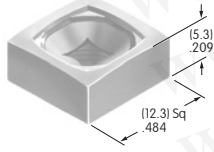

AT4078

Frame for AT4077
Polycarbonate
Colors: B C E F G H
Series: JB