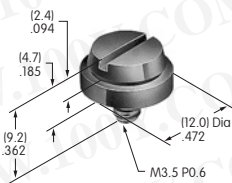

AT080
Screw Adaptor for AT452 & AT454
Brass
Series: MB20 SCB