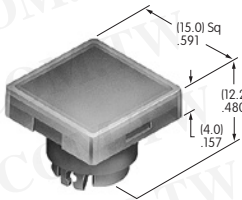

Accessories & Hardware

Toggles

Rockers

Pushbuttons

Programmable Illuminated PB

Keylocks

Rotaries

Slides

Tactiles

Tilt

Touch

Indicators

Accessories

Supplement

AT3002
Round Solid Cap
Polycarbonate
Colors: BB CB EB FB GB
Series: YB

AT3003
Rectangular Solid Cap
Polycarbonate
Colors: BB CB EB FB GB
Series: YB

AT3006
Rectangular Cap for Bright LED & Bicolor
Polycarbonate
Colors: JB JC JD JF
Series: YB

AT3014
Square Cap for Super Bright LED
Polycarbonate
Colors: JB
Series: YB

AT3015
Round Cap for Super Bright LED
Polycarbonate
Colors: JB
Series: YB

Color Codes: A Black B White C Red D Amber E Yellow F Green G Blue H Gray J Clear