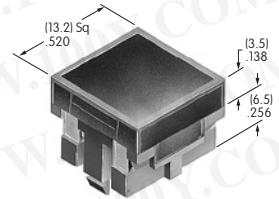

AT4162

Square Cap for Bright LED
Polycarbonate
Colors: JB JC JD JF
Series: LB