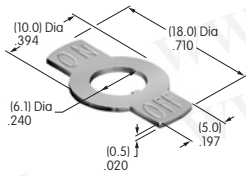

Accessories & Hardware

勝特力材料 886-3-5753170
勝特力电子(上海) 86-21-34970699
勝特力电子(深圳) 86-755-83298787
[Http://www.100y.com.tw](http://www.100y.com.tw)

Toggles

Rockers

Pushbuttons

Programmable Illuminated PB

Keylocks

Rotaries

Slides

Tactiles

Tilt

Touch

Indicators

Accessories

Supplement

AT209
ON-OFF Plate for 6mm
Threaded Bushing
Brass with nickel plating
Series: M P

AT210
ON-OFF Plate for 6mm
Threaded Bushing
Aluminum
Colors: Red & black ink
Series: M P