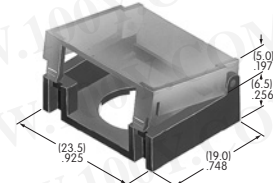

Accessories & Hardware

勝特力材料 886-3-5753170
勝特力电子(上海) 86-21-34970699
勝特力电子(深圳) 86-755-83298787
[Http://www.100y.com.tw](http://www.100y.com.tw)

Toggle

Rockers

Pushbuttons

Programmable Illuminated PB

Keylocks

Rotaries

Slides

Tactiles

Tilt

Touch

Indicators

Accessories

Supplement

AT4017
Round Nonilluminated Cap
Polycarbonate
Colors: A B C E F G H
Series: LB

AT4021
Rectangular Solid Colored Cap
Polycarbonate
Colors: A BB CB CC EB
FB FF GB GG
Series: KB

AT4022
Rectangular Colored Insert Cap
Polycarbonate
Cap Colors: JB JC JE JF JG
Series: KB

AT4024
Protective Guard
Cover: Polycarbonate
Base: Polyamide
Series: KB

AT4025
Rectangular Dust Cover Lid
Lid: Polyvinyl chloride
Base: Polyamide
Series: KB

AT4026
Rectangular Solid Colored Cap
Polycarbonate
Colors: BJ CJ EJ FJ JG
Series: LB

AT4027
Rectangular Colored Insert Cap
Polycarbonate
Colors: JB JC JE JF JG
Series: LB

AT4030
Rectangular Nonilluminated Cap
Polycarbonate
Colors: A B C E F G H
Series: LB

AT4031
Square Cap for Bright & Super Bright LED
Polycarbonate
Colors: JB
Series: HB

AT4032
Round Cap for Bright & Super Bright LED
Polycarbonate
Colors: JB
Series: HB

AT4033
Square Indicator Cap
Polycarbonate
Colors: JB
Series: HB

AT4034
Round Indicator Cap
Polycarbonate
Colors: JB
Series: HB

Color Codes: A Black B White C Red D Amber E Yellow F Green G Blue H Gray J Clear