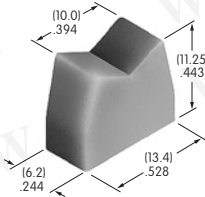

Supplement

AT4059
Flat Cap
 Polycarbonate
 Colors: A B C E F G H
 Series: JB

AT4060
Clear Cap with Colored Diffuser
 Polycarbonate
 Colors: JB JC JE JF
 Series: JB

AT4062
Rocker
 Polyamide
 Colors: A B C
 Series: G