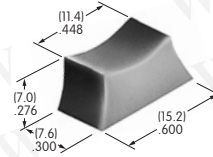

AT065-1
Panel Frame for Rocker & Paddle .450" Wide
Polyamide
Color: A
Series: M

AT065-1 accommodates
panel thickness
1.2 ~ 2.3mm
(.047 ~ .090")

AT065-2
Panel Frame for Rocker & Paddle .450" Wide
Polyamide
Color: A
Series: M

* AT066
.300" Wide Rocker
Polyamide
Color: A B C
Series: A

AT065-2 accommodates
panel thickness
1.57 ~ 3.18mm
(.062 ~ .125")

* AT070
LED for AT208 Bezel
Colors: C F
Series: EB M MB24

* AT073
Mounting Nut
Brass with nickel plating
Series: HB

* AT074
Mounting Nut for LB Panel Seal
Brass with chrome
Series: LB

* AT075
O-ring for LB Panel Seal
Nitrile butadiene rubber
Series: LB

AT080
Screw Adaptor for AT452 & AT454
Brass
Series: MB20 SCB

AT089
O-ring for YB Panel Seal
Nitrile butadiene rubber
Series: YB

* AT092
Knurled Mounting Nut
Glass fiber reinforced PBT
Series: YB YB2

Color Codes: A Black B White C Red D Amber E Yellow F Green G Blue H Gray J Clear