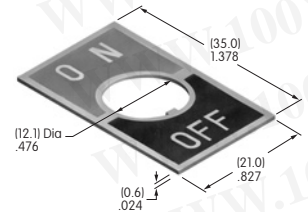

AT215
ON-OFF Plate for 12mm
Threaded Bushing
Aluminum
Colors: Red & black enamel
Series: M P S