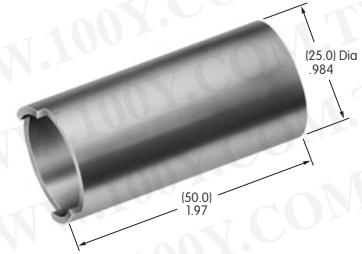

AT112
Socket Wrench
Brass with nickel plating
Series: LB