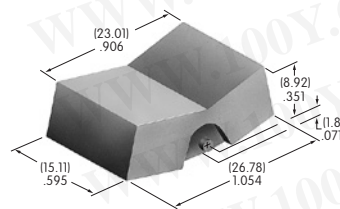

AT4151
.450" Wide Paddle
 Polyamide
 Colors: A B C E F G H
 Series: M M2T

AT4152
Tubular Key
 Brass with nickel plating
 Series: CKL

AT4153
Flat Key
 Brass with chrome plating
 Series: CKL

AT4156
.595" Wide Rocker
 Polyamide
 Colors: A B C E F G H
 Series: M P