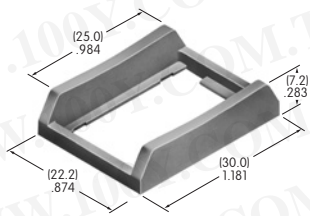

AT217
Barrier
Polyamide
Colors: A B H
Series: JWM