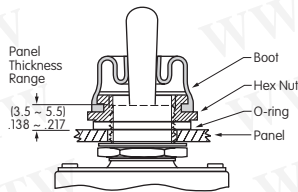

Non-Splashproof Switches

M, P or S Toggles with 12mm Bushings

Use boot, nut and o-ring as shown. Use lockwasher and hexagon nut (from standard switch hardware) behind panel.