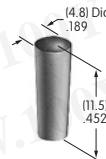

AT444

Bat Lever Conical Cap
Polyethylene
Colors: A B C E F G
Series: D2 M M2T