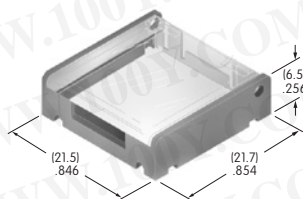

AT4137
Rectangular Cap
 PBT
 Colors: A B C
 Series: GB2

AT4139
Square Flat Cap
 Polycarbonate
 Colors: A B C H
 Series: JB

AT4140
Cap for Mouser AT547
 Polycarbonate
 Colors: A B C H
 Series: JB

AT4141
Protective Guard
 Cover: Polycarbonate
 Base: GFR polyamide
 Series: UB2