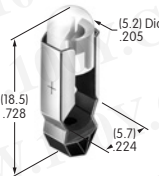

Color Codes: A Black B White C Red D Amber E Yellow F Green G Blue H Gray J Clear