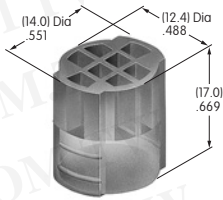

* AT055
Crossover Guard
Polypropylene
Series: KB

AT056
Dress Cap Nut
Brass with chrome plating
Series: M P S