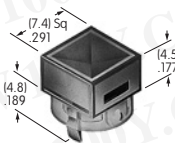

AT4168

Square Indicator Cap for Bright LED
Polycarbonate
Colors: CB DB FB
Series: HB