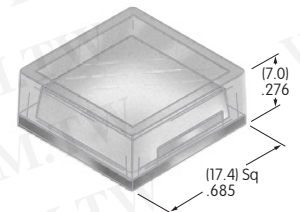

AT3085
17.4mm Flat Cap with Lens/Diffuser
Polycarbonate
Colors: JB
Series: KP