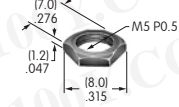

Accessories & Hardware

勝特力材料 886-3-5753170
勝特力电子(上海) 86-21-34970699
勝特力电子(深圳) 86-755-83298787
[Http://www.100y.com.tw](http://www.100y.com.tw)

Toggles

Rockers

Pushbuttons

Programmable Illuminated PB

Keylocks

Rotaries

Slides

Tactiles

Tilt

Touch

Indicators

Accessories

Supplement

AT532T (M-metric H-inch)
Threaded Through Dress Nut
Brass with nickel plating
Series: EB M MB20 MB24 P

AT533T (M-metric H-inch)
Threaded Through Dress Nut
Brass with nickel plating
Series: EB M MB20 MB24 P

AT535
Rubber Ring for MR Panel Seal
Nitrile butadiene rubber
Series: MRB MRK

AT536
Hex Nut
Brass with nickel plating
Series: FB

AT537
O-ring
Nitrile butadiene rubber
Series: S

AT541
O-ring for Panel Seal with AT4115
Nitrile butadiene rubber
Series: YB

AT542
Coupler for LCD 36 x 24 Pushbutton
PBT
Series: SmartSwitch

AT543
Support Bracket
Steel with tin plating
Series: MRK

AT545
Locking Ring
Steel with zinc/chromate
Series: MRA MRB MRK

AT546
Mounting Bracket for Block Mounting
Phosphor bronze with tin plating
Series: GB2

AT547
Mounter for AT4140
Polyamide
Color: A
Series: JB

AT548
Panel Mount Housing for LCD 36 x 24 Pushbutton (not for Compact SmartSwitch)
Polyamide
Color: A
Series: SmartSwitch

Color Codes: A Black B White C Red D Amber E Yellow F Green G Blue H Gray J Clear