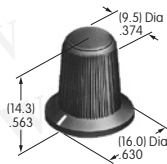

AT4094

Actuator Key
 Polyacetal
 Color: A
 Series: SK

AT4100s

AT4103

Small Color Tipped Knob
 Polyester with polyamide tip
 Base Color: A
 Tip Colors: A B C E F G H
 Series: FR01 MR

AT4104

Large Color Tipped Knob
 Polyester with polyamide tip
 Base Color: A
 Tip Colors: A B C E F G H
 Series: FR01 MR