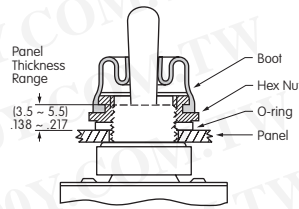

Splashproof Switches

S1AW ~ S29AW S Toggles

WT Toggles or M Toggle with B3 Bushing

Use boot, nut and o-ring as shown. Use o-ring only (from standard switch hardware) behind panel.