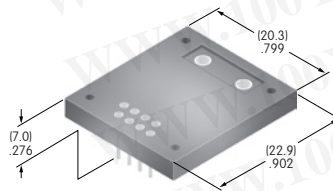

AT9704-085K ← **NEW**
Socket for LCD 64 x 32 Pushbutton
 Base: Glass fiber reinforced PBT
 Terminals: Brass/beryllium copper
 Series: SmartSwitch

AT9704-085L ← **NEW**
Socket for OLED 64 x 48 Pushbutton
 Base: Glass fiber reinforced PBT
 Terminals: Brass/beryllium copper
 Series: SmartSwitch