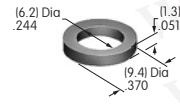

AT536
Hex Nut
Brass with nickel plating
Series: FB