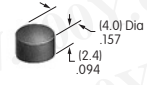

Accessories & Hardware

勝特力材料 886-3-5753170
勝特力电子(上海) 86-21-34970699
勝特力电子(深圳) 86-755-83298787
[Http://www.100y.com.tw](http://www.100y.com.tw)

Toggles

Rockers

Pushbuttons

Programmable Illuminated PB

Keysticks

Rotaries

Slides

Tactiles

Tilt

Touch

Indicators

Accessories

Supplement

AT4059
Flat Cap
Polycarbonate
Colors: A B C E F G H
Series: JB

AT4060
Clear Cap with Colored Diffuser
Polycarbonate
Colors: JB JC JE JF
Series: JB

AT4062
Rocker
Polyamide
Colors: A B C
Series: G

AT4063
.157" Diameter Slip-on Cap
Polyamide
Colors: A B C
Series: GB G3B

AT4064
.248" Bat Lever Cap
Polyvinyl chloride
Colors: A B C
Series: A B

AT4065
Slide Cap
Polycarbonate
Cap Color: A
Window: C E F
Series: SS

AT4072
Protective Guard
Lid: Polycarbonate
Base: Glass fiber reinforced polycarbonate
Series: YB

AT4073
Square Opaque Cap for Nonilluminated
Polycarbonate
Colors: A B C E F G
Series: UB

AT4074
Square Transparent Cap for Illuminated
Polycarbonate
Colors: C D F J
Series: UB

AT4075
Diffuser for AT4074 Square Cap
Polycarbonate
Colors: B C D F
Series: UB

AT4076
Button with Frame for Illuminated
Polycarbonate
Colors: BB BC BE BF BH
Series: JB

AT4077
Button for Nonilluminated
Polycarbonate
Colors: B C E F G H
Series: JB

Color Codes: A Black B White C Red D Amber E Yellow F Green G Blue H Gray J Clear