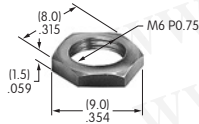

AT513M

Hex Nut

Brass with nickel plating
Series: B D2 DB EB FR01 M
MB20 MB25 MR P