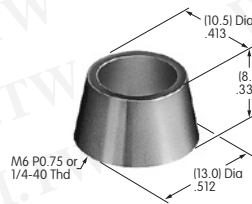

AT512C (M-metric H-inch)
Conical Nut
Brass with chrome plating
Series: EB MB20