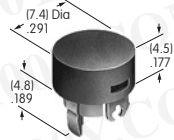

AT4041 (M-metric H-inch)
Splashproof Boot for Momentary
Black silicone rubber
Series: MB