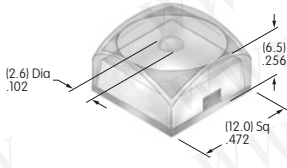

AT3086
12mm Home Key Cap with Lens/Diffuser
Polycarbonate
Colors: JB
Series: KP