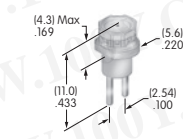

Bright Single Element LED

With Resistor; Volts: 5 12 24
Color: F
Series: YB2
T-1 1/4 Bi-pin

勝特力材料 886-3-5753170
勝特力电子(上海) 86-21-34970699
勝特力电子(深圳) 86-755-83298787
[Http://www.100y.com.tw](http://www.100y.com.tw)

Color Codes: A Black B White C Red D Amber E Yellow F Green G Blue H Gray J Clear