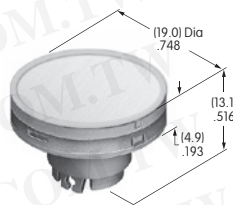

AT3020 ← **NEW**
Round Cap for Bright or Super Bright LED with Clear Illumination Ring
Lens: Polycarbonate
Insert: Polyester
Color: JS (Metallic Silver with Clear Ring)
Series: YB2

AT3021
Flat Cap for Barrier Flange
Polyphenylene oxide
Colors: A B C H
Series: JP