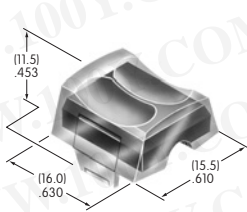

AT4124
Actuator Key
 Brass with nickel plating
 Series: SK

AT4125
LED Rocker
 Polycarbonate
 Colors: B C E F
 Series: MLW

AT4126
Dust Cover
 Polyvinyl chloride & polyamide
 Color: A
 Series: JWJ

AT4127
Sculptured Rocker
 Polycarbonate
 Colors: B C E F
 Series: MLW