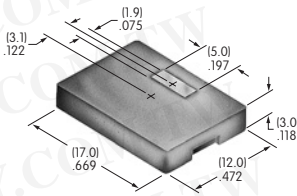

AT4120
Rectangular Spot Illuminated Cap
Polycarbonate
Colors: AB
Series: UB

AT4124
Actuator Key
Brass with nickel plating
Series: SK