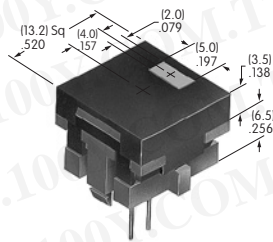

AT484
Square Nonilluminated Cap
Polycarbonate
Colors: A B C E F G H
Series: LB