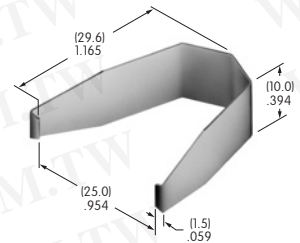

AT109

Cap Extractor

Stainless steel
Series: HB KB LB UB YB

Color Codes: A Black B White C Red D Amber E Yellow F Green G Blue H Gray J Clear

Toggles
Rockers
Pushbuttons
Programmable Illuminated PB
Keylocks
Rotaries
Slides
Tactiles
Tilt
Touch
Indicators
Accessories
Supplement