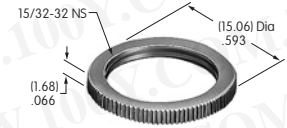

AT010s~ AT090s

* Available in Americas only

*** AT016**
16mm Hex Mounting Nut
 Steel
 Series: CKM

*** AT019**
19mm Hex Mounting Nut
 Brass with nickel plating
 Series: CKL

*** AT050**
Knurled Nut
 Brass with nickel plating
 Series: SB40