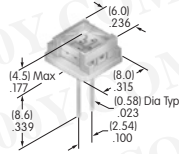

AT627

Bright 4-Element LED

With Resistor; Volts: 5 12 24
Colors: C D F
Series: LB
T-1 Bi-pin