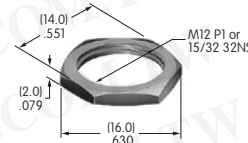

AT527 (M-metric H-inch)

Hex Mounting Nut

Steel with nickel plating
Series: M P S SB SCB
SK TL