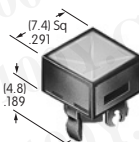

AT4031
Square Cap for Bright & Super Bright LED
Polycarbonate
Colors: JB
Series: HB