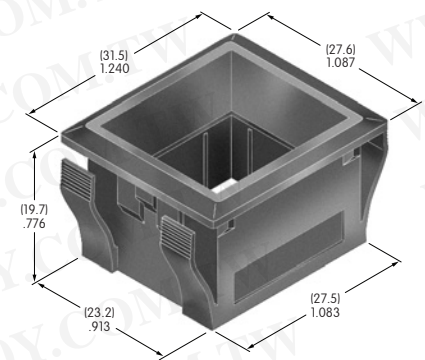

AT548
Panel Mount Housing for LCD 36 x 24 Pushbutton (not for Compact SmartSwitch)
Polyamide
Color: A
Series: SmartSwitch