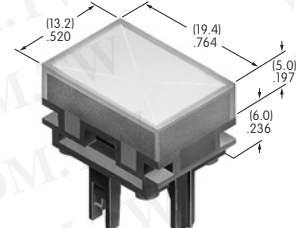

AT4128
Round Cap for Super Bright LED
 Polycarbonate
 Colors: JB
 Series: LB

AT4129
Square Cap for Super Bright LED
 Polycarbonate
 Colors: JB
 Series: LB

AT4130
Rectangular Cap for Super Bright LED
 Polycarbonate
 Colors: JB
 Series: LB