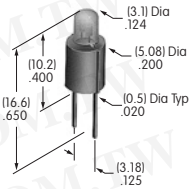

AT618
Single Element LED
Colors: C E F
Used for AT213 Bezel

AT621
6-element Bicolor LED
Without Resistor; Volts: 2
With Resistor; Volts: 5 12 24
Colors: CF
Series: YB
T-1½ Bi-pin

AT622
Single Element LED
Colors: C E F
Series: MLW
T-1¾ Pilot Slide Base

AT624
Single Element LED
Color: G
Series: HB
T-1 Bi-pin