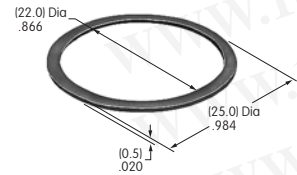

*** AT070**
LED for AT208 Bezel
 Colors: C F
 Series: EB M MB24

*** AT073**
Mounting Nut
 Brass with nickel plating
 Series: HB

*** AT074**
Mounting Nut for LB Panel Seal
 Brass with chrome
 Series: LB

*** AT075**
O-ring for LB Panel Seal
 Nitrile butadiene rubber
 Series: LB