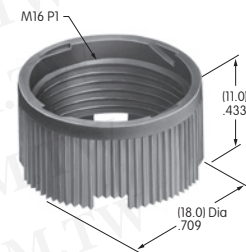

* AT092
Knurled Mounting Nut
Glass fiber reinforced PBT
Series: YB YB2