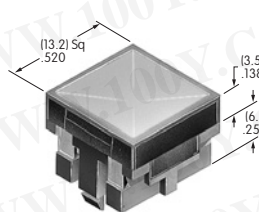

AT4128
Round Cap for Super Bright LED
 Polycarbonate
 Colors: JB
 Series: LB

AT4129
Square Cap for Super Bright LED
 Polycarbonate
 Colors: JB
 Series: LB

AT4130
Rectangular Cap for Super Bright LED
 Polycarbonate
 Colors: JB
 Series: LB