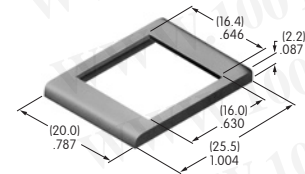

AT110
Socket Wrench
Brass
Series: HB

AT111
Lamping Tool
Stainless steel
Series: HB KB YB

AT112
Socket Wrench
Brass with nickel plating
Series: LB

AT200s

AT201
ON-OFF Plate for 12mm Threaded Bushing
Brass with nickel plating
Series: M P S

AT202
ON-OFF Plate for 12mm Threaded Bushing
Aluminum
Colors: Red & black enamel
Series: M P S

AT204
Bezel
Polycarbonate
Colors: A B C D E F G H
Series: MLW

AT206
Bezel
Polycarbonate
Colors: A B C D E F G H
Series: LW

AT207
Bezel
Polycarbonate
Colors: A B C E F G H
Series: EB MB24 MB25

AT208
Bezel for AT070 LED
Polycarbonate
Color: A
Series: EB M MB24 MB25

Color Codes: A Black B White C Red D Amber E Yellow F Green G Blue H Gray J Clear

Accessories