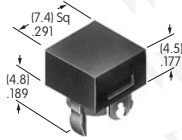

Accessories & Hardware

AT4035
Square Nonilluminated Cap
Polycarbonate
Colors: A B C E F G
Series: HB

AT4036
Round Nonilluminated Cap
Polycarbonate
Colors: B C E F G
Series: HB