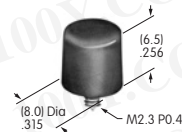

Accessories & Hardware

勝特力材料 886-3-5753170
勝特力电子(上海) 86-21-34970699
勝特力电子(深圳) 86-755-83298787
[Http://www.100y.com.tw](http://www.100y.com.tw)

Toggles

Rockers

Pushbuttons

Programmable Illuminated PB

Keylocks

Rotaries

Slides

Tactiles

Tilt

Touch

Indicators

Accessories

Supplement

AT406
Bat Lever Cap
Polyvinyl chloride
Colors: A B C E F G
Series: M P S

AT407
.394" Diameter Screw-on Cap
PBT
Colors: A B C E F G H
Series: MB20

AT412
.748" Diameter Screw-on Cap
Polystyrene
Colors: A B C F
Series: MB20 SCB WB

AT413
.315" Diameter Screw-on Cap
PBT
Colors: A B C E F G H
Series: MB20

AT414
.520" Diameter Screw-on Cap
PBT
Colors: A B C D E F G H
Series: MB20 SB SCB WB

AT415
Bat Lever Cap
Polyethylene
Colors: A B C E F G
Series: D2 M

AT416
Lamp Cover for AT602
Silicon rubber
Colors: C D F
Series: LW

AT420
Rocker
Polycarbonate
Colors: B J
Series: LW

AT421
Filter for AT420
Polycarbonate
Colors: B C D E F G
Series: LW

AT422
Slip-on Cap
Polyethylene
Colors: A B C E F G
Series: SB40

AT426
Solid Color Paddle
Polycarbonate
Colors: A B C D E F G
Series: MLW

AT427
Cap for Locking Lever (code L)
Brass with bright nickel plating (supplied with switch)
Anodized aluminum
Colors: A C G
Series: D2 M

Color Codes: A Black B White C Red D Amber E Yellow F Green G Blue H Gray J Clear