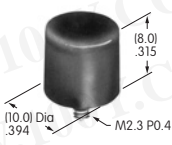

Tilt

Touch

Indicators

Accessories

Supplement

AT406
Bat Lever Cap
 Polyvinyl chloride
 Colors: A B C E F G
 Series: M P S

AT407
.394" Diameter Screw-on Cap
 PBT
 Colors: A B C E F G H
 Series: MB20

AT412
.748" Diameter Screw-on Cap
 Polystyrene
 Colors: A B C F
 Series: MB20 SCB WB