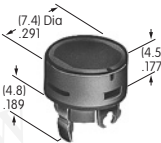

AT4167

Round Cap for Bright LED
Polycarbonate
Colors: CB DB FB
Series: HB