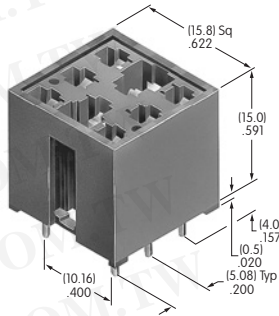

AT713 ← **NEW**
Receptacle Connector
 Connects to RS232C
 Compatible with
 FTCS04B & FTCS05B (5-wire) or
 FTCS04A & FTCS04A2 (4 wire)
 Length: 19.7" (500.0mm)
 Series: FT

AT714 ← **NEW**
Receptacle Connector
 Connects to Power Source
 of Control Boards
 FTCS04B & FTCS05B (5-wire)
 Length: 19.7" (500.0mm)
 Series: FT