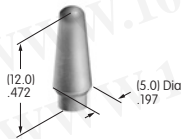

AT416
Lamp Cover for AT602
Silicon rubber
Colors: C D F
Series: LW