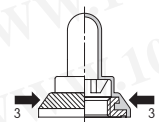

Switch Installation Instructions

1. Install switch bushing into mounting hole of panel from the back and adjust bushing to protrude 3.5 ~ 5.5mm (.138 ~ .217").
2. Install o-ring on bushing and tighten nut from above.
3. Insert boot onto nut. Be sure the boot and nut are a firm, secure fit.