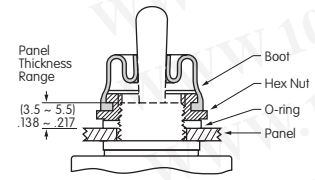

AT401P
O-ring
Nitrile butadiene rubber
Color: A
Series: M MB20 TL WB WT

AT402
Splashproof Boot
Silicon rubber for A C E F
Ethylene propylene rubber for H
Colors: A C E F H
Series: M P S

AT402S
Splashproof Boot
Silicon rubber
Color: A
Series: M

AT405
Solid Color Rocker
Polycarbonate
Colors: A B C D E F G
Series: MLW