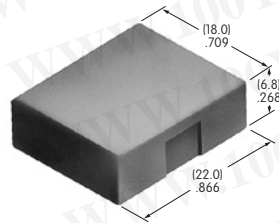

AT3022 ← **NEW**
Square Cap for Single or Bicolor LED
Polycarbonate Resin
Colors: JB JC JD JF
Series: NP01