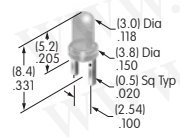

AT633

Single Element LED

Colors: C D F
Series: HB
T-1 Bi-pin