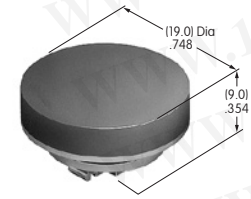

AT4055
Round Colored Insert Cap
 Polycarbonate
 Colors: JB JC JE JF JG
 Series: LB Panel Seal

AT4057
Protective Guard
 Polycarbonate
 Series: LB

AT4058
Sculptured Cap
 Polyamide
 Colors: A B C E F G H
 Series: JB