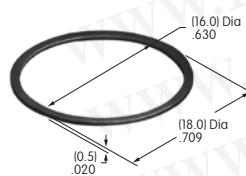

AT089
O-ring for YB Panel Seal
Nitrile butadiene rubber
Series: YB