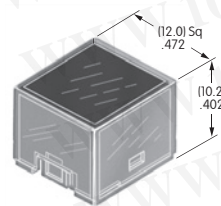

AT3016
Rectangular Cap for Super Bright LED
Polycarbonate
Color: JB
Series: YB

AT3017 ← **NEW**
Round Cap for Bright LED
Polycarbonate
Colors: JB CB EB FB
Series: YB2

AT3018 ← **NEW**
Round Cap for Super Bright LED
Polycarbonate
Color: JB
Series: YB2

AT3019 ← **NEW**
Round Solid Cap
Polycarbonate
Color: S (Metallic Silver)
Series: YB2

AT3020 ← **NEW**
Round Cap for Bright or Super Bright LED with Clear Illumination Ring
Lens: Polycarbonate
Insert: Polyester
Color: JS (Metallic Silver with Clear Ring)
Series: YB2

AT3021
Flat Cap for Barrier Flange
Polyphenylene oxide
Colors: A B C H
Series: JP

AT3022 ← **NEW**
Square Cap for Single or Bicolor LED
Polycarbonate Resin
Colors: JB JC JD JF
Series: NP01

AT3023 ← **NEW**
Square Cap for Bicolor LED with Alternating Legends
Polycarbonate Resin
Color: J
Series: NP01

AT3024 ← **NEW**
Square Solid Cap
Polycarbonate Resin
Colors: A B C H
Series: NP01

AT3069
Sculptured Cap with Alternating Legend for Illuminated
Polycarbonate
Color: J
Series: UB2

AT3070
Flat Cap with Alternating Legend for Illuminated
Polycarbonate
Color: J
Series: UB2

AT3073
Sculptured Cap for Nonilluminated
Polycarbonate
Colors: JA JB JC JD JF
Series: UB2

Color Codes: A Black B White C Red D Amber E Yellow F Green G Blue H Gray J Clear

Accessories