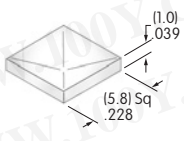

AT3082
Translucent Diffuser
Polycarbonate
Color: B
Series: HB2