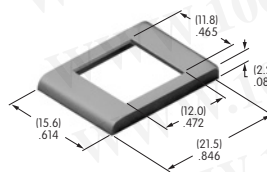

AT207
Bezel
Polycarbonate
Colors: A B C E F G H
Series: EB MB24 MB25