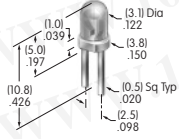

AT631

Super Bright Single Element LED

Color: B
Series: KB LB YB YB2
T-1 Bi-pin