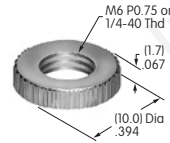

AT501 (M-metric H-inch)
Knurled Face Nut
 Brass with chrome plating
 Series: D2 DB EB M MB20
 MB24 P

AT503 (M-metric H-inch)
Hex Face Nut
 Brass with chrome plating
 Series: M P S SB WB WT

AT504M
Knurled Face Nut
 Brass with chrome plating
 Series: M P S SB SCB
 WB WT