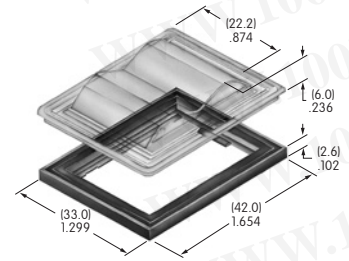

AT4126
Dust Cover
Polyvinyl chloride & polyamide
Color: A
Series: JWJ