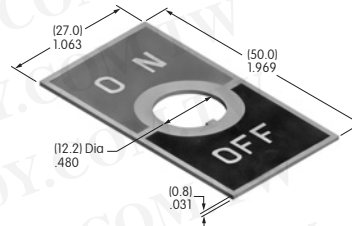

AT202
ON-OFF Plate for 12mm Threaded Bushing
Aluminum
Colors: Red & black enamel
Series: M P S

AT204
Bezel
Polycarbonate
Colors: A B C D E F G H
Series: MLW