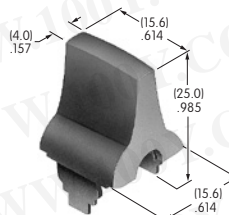

AT426
Solid Color Paddle
 Polycarbonate
 Colors: A B C D E F G
 Series: MLW

AT427
Cap for Locking Lever (code L)
 Brass with bright nickel plating (supplied with switch)
 Anodized aluminum
 Colors: A C G
 Series: D2 M