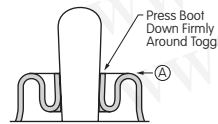

勝特力材料 886-3-5753170
 勝特力电子(上海) 86-21-34970699
 勝特力电子(深圳) 86-755-83298787
[Http://www.100y.com.tw](http://www.100y.com.tw)

For 12mm Bushings in M, P, S and WT Toggles

Boot Assembly Instructions

1. After mounting boot AT401 over toggle, press into place.
2. Be sure boot is pressed evenly and firmly down at or below height (A) as shown.