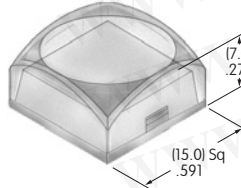

AT3079
15mm Sculptured Cap with Lens/Diffuser
Polycarbonate
Colors: JB
Series: KP