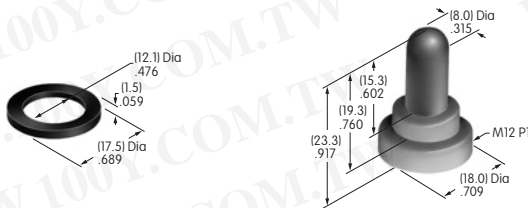

Color Codes: A Black B White C Red D Amber E Yellow F Green G Blue H Gray J Clear