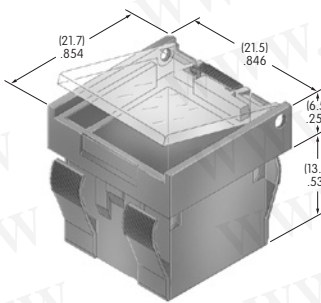

Accessories & Hardware

勝特力材料 886-3-5753170
勝特力电子(上海) 86-21-34970699
勝特力电子(深圳) 86-755-83298787
[Http://www.100y.com.tw](http://www.100y.com.tw)

Toggles

Rockers

Pushbuttons

Programmable Illuminated PB

Keylocks

Rotaries

Slides

Tactiles

Tilt

Touch

Indicators

Accessories

Supplement

AT4170
Spring Loaded Protective Guard
Cover: Polycarbonate
Base: Polyamide
Coil spring: Stainless steel
Series: UB2