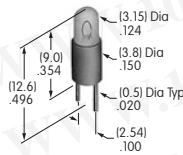

AT618
Single Element LED
Colors: C E F
Used for AT213 Bezel

AT621
6-element Bicolor LED
Without Resistor; Volts: 2
With Resistor; Volts: 5 12 24
Colors: CF
Series: YB
T-1½ Bi-pin

AT622
Single Element LED
Colors: C E F
Series: MLW
T-1¾ Pilot Slide Base

AT624
Single Element LED
Color: G
Series: HB
T-1 Bi-pin