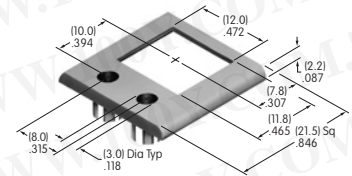

Accessories & Hardware

勝特力材料 886-3-5753170
勝特力电子(上海) 86-21-34970699
勝特力电子(深圳) 86-755-83298787
[Http://www.100y.com.tw](http://www.100y.com.tw)

Toggles

Rockers

Pushbuttons

Programmable Illuminated PB

Keylocks

Rotaries

Slides

Tactiles

Tilt

Touch

Indicators

Accessories

Supplement

AT209
ON-OFF Plate for 6mm
Threaded Bushing
Brass with nickel plating
Series: M P

AT210
ON-OFF Plate for 6mm
Threaded Bushing
Aluminum
Colors: Red & black ink
Series: M P

AT211
ON-OFF Plate for 6mm
Threaded Bushing
Aluminum
Colors: Red & black enamel
Series: M P

AT212
Bezel for 2 AT617 LEDs
Polycarbonate
Color: A
Series: EB M MB24 MB25

AT213
Bezel for 2 AT618 LEDs
Polycarbonate
Color: A
Series: EB M MB24 MB25

AT214
ON-OFF Plate for 12mm
Threaded Bushing
Aluminum
Colors: Red & black ink
Series: M P S

AT215
ON-OFF Plate for 12mm
Threaded Bushing
Aluminum
Colors: Red & black enamel
Series: M P S

AT217
Barrier
Polyamide
Colors: A B H
Series: JWM

AT218
Barrier
Polyamide
Colors: A B H
Series: JWJ

AT219
Barrier
Polyamide
Colors: A
Series: JWS

Color Codes: A Black B White C Red D Amber E Yellow F Green G Blue H Gray J Clear