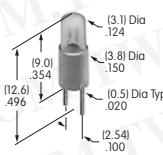

AT618
Single Element LED
Colors: C E F
Used for AT213 Bezel

AT621
6-element Bicolor LED
Without Resistor; Volts: 2
With Resistor; Volts: 5 12 24
Colors: CF
Series: YB
T-1½ Bi-pin

AT622
Single Element LED
Colors: C E F
Series: MLW
T-1¾ Pilot Slide Base

AT624
Single Element LED
Color: G
Series: HB
T-1 Bi-pin