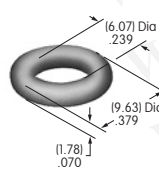

AT515 (M-metric H-inch)

Locking Ring for D Flat Bushing

Steel with zinc/chromate
Series: FR01 M MB24

AT516

O-ring

Nitrile butadiene rubber
Series: M MB20

AT518

Locking Ring