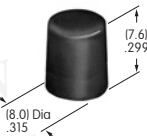

AT443

.315" Diameter Snap-on Cap
Polycarbonate
Colors: A B C E F G H
Series: DB EB M2B MB20 MB25