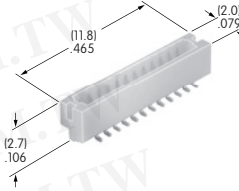

*** AT094**

PC Adaptor

Holder: Polypropylene
 Spring: Spring steel with nickel plating
 PC Pins: Brass with nickel plating
 Series: DSA01

*** AT097** ← **NEW**

JST Connector for OLED Rocker

JST Part No. BM12B-SURS
 PCB Mount
 Series: SmartSwitch