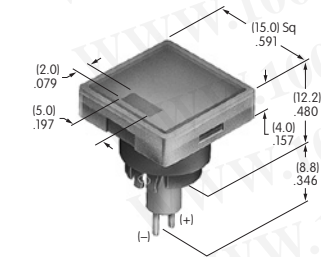

AT3010
Square Spot Illuminated Cap with Built-in LED
Without Resistor; Volts: 2
With Resistor; Volts: 5 12 24
Polycarbonate
Cap Colors: JA JB JC JE JF
LED Colors: C D F CF
Series: YB