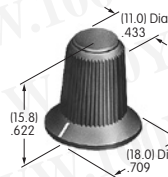

AT4094

Actuator Key
 Polyacetal
 Color: A
 Series: SK

AT4100s

AT4103

Small Color Tipped Knob
 Polyester with polyamide tip
 Base Color: A
 Tip Colors: A B C E F G H
 Series: FR01 MR

AT4104

Large Color Tipped Knob
 Polyester with polyamide tip
 Base Color: A
 Tip Colors: A B C E F G H
 Series: FR01 MR