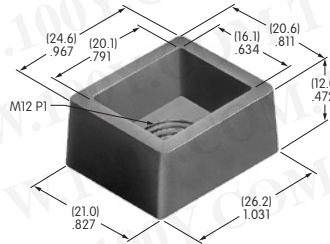

Accessories & Hardware

Toggles
Rockers
Pushbuttons
Programmable Illuminated PB
Keylocks
Rotaries
Slides
Tactiles
Tilt
Touch
Indicators
Accessories
Supplement

AT452
Rectangular Insert
Polycarbonate
Colors: A B C F G H
Series: MB20 SCB
Used with Screw Adaptor AT080

AT453
Rectangular Shroud
Polycarbonate
Colors: A B H
Series: MB20 SCB

AT454
Round Insert
Polycarbonate
Colors: A B C F G H
Series: MB20 SCB
Used with Screw Adaptor AT080

AT455
Round Shroud
Polycarbonate
Colors: A B H
Series: MB20 SCB