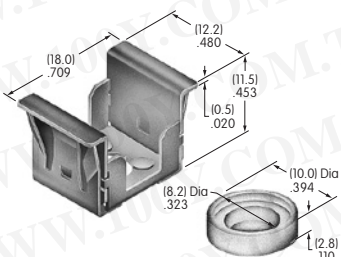

Hex Mounting Nut

Steel with nickel plating
Series: M P S SB SCB
SK TL

AT527MA

Black Hex Face Nut

Steel with black chrome plating
Series: TL

AT529

Mounter for Square Cap

Stainless steel frame
GFR PBT spacer
Series: EB