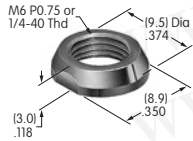

Tilt

Touch

Indicators

Accessories

Supplement

AT532T (M-metric H-inch)
Threaded Through Dress Nut
 Brass with nickel plating
 Series: EB M MB20 MB24 P

AT533T (M-metric H-inch)
Threaded Through Dress Nut
 Brass with nickel plating
 Series: EB M MB20 MB24 P