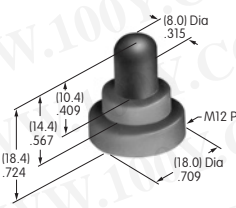

Color Codes: A Black B White C Red D Amber E Yellow F Green G Blue H Gray J Clear