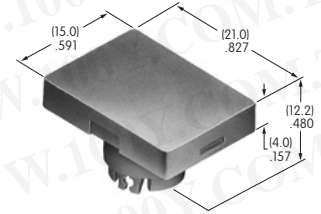

Accessories & Hardware

Toggles

Rockers

Pushbuttons

Programmable Illuminated PB

Keylocks

Rotaries

Slides

Tactiles

Tilt

Touch

Indicators

Accessories

Supplement

AT3002
Round Solid Cap
Polycarbonate
Colors: BB CB EB FB GB
Series: YB

AT3003
Rectangular Solid Cap
Polycarbonate
Colors: BB CB EB FB GB
Series: YB

AT3006
Rectangular Cap for Bright LED & Bicolor
Polycarbonate
Colors: JB JC JD JF
Series: YB

AT3014
Square Cap for Super Bright LED
Polycarbonate
Colors: JB
Series: YB

AT3015
Round Cap for Super Bright LED
Polycarbonate
Colors: JB
Series: YB

Color Codes: A Black B White C Red D Amber E Yellow F Green G Blue H Gray J Clear