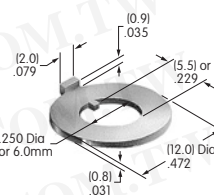

AT501 (M-metric H-inch)
Knurled Face Nut
 Brass with chrome plating
 Series: D2 DB EB M MB20
 MB24 P

AT503 (M-metric H-inch)
Hex Face Nut
 Brass with chrome plating
 Series: M P S SB WB WT

AT504M
Knurled Face Nut
 Brass with chrome plating
 Series: M P S SB SCB
 WB WT

AT506M
Locking Ring
 Steel with zinc/chromate
 Series: M MB20 P S SB

AT507 (M-metric H-inch)
Locking Ring
 Steel with zinc/chromate
 Series: D2 DB EB M MB20
 MB24 MB25 MR P

AT508
Internal Tooth Lockwasher
 Steel with zinc/chromate
 Series: M P S SB SCB
 SK TL WB WT