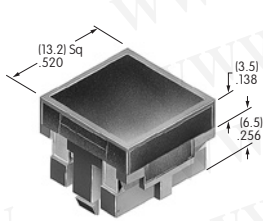

AT477
Square Colored Insert Cap
Polycarbonate
Colors: JB JC JE JF JG
Series: LB

AT480
Square Spot Illuminated Cap
Polycarbonate
Cap Colors: A B C F
LED Colors: C D F CF
Series: LB