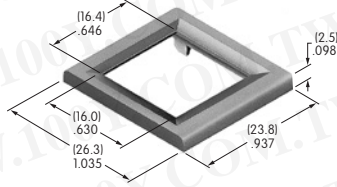

Tilt

Touch

Indicators

Accessories

Supplement

AT9201
Bezel
 Polycarbonate
 Colors: A B C D E F G H
 Series: MLW

AT9410
Round Splash Cover
 Lid: Polyvinyl chloride
 Base: Polyethylene
 O-ring: Nitrile butadiene rubber
 Series: LB Panel Seal