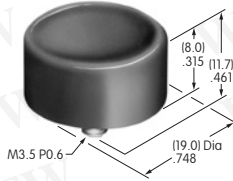

Tilt

Touch

Indicators

Accessories

Supplement

AT406
Bat Lever Cap
 Polyvinyl chloride
 Colors: A B C E F G
 Series: M P S

AT407
.394" Diameter Screw-on Cap
 PBT
 Colors: A B C E F G H
 Series: MB20

AT412
.748" Diameter Screw-on Cap
 Polystyrene
 Colors: A B C F
 Series: MB20 SCB WB