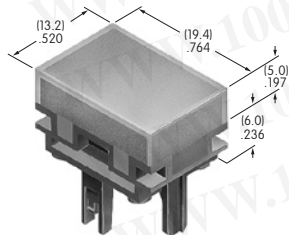

AT4177
Rectangular Cap for Bright LED
Polycarbonate
Colors: JB JC JD JF
Series: LB