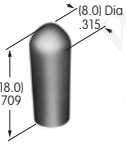

Tilt

Touch

Indicators

Accessories

Supplement

AT406
Bat Lever Cap
 Polyvinyl chloride
 Colors: A B C E F G
 Series: M P S

AT407
.394" Diameter Screw-on Cap
 PBT
 Colors: A B C E F G H
 Series: MB20

AT412
.748" Diameter Screw-on Cap
 Polystyrene
 Colors: A B C F
 Series: MB20 SCB WB