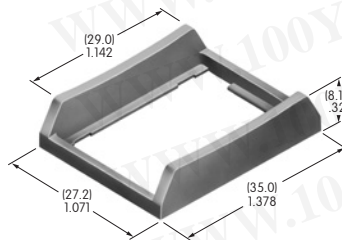

AT218
Barrier
Polyamide
Colors: A B H
Series: JWJ