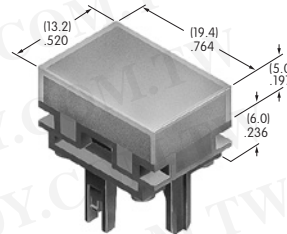

AT4030
Rectangular Nonilluminated Cap
Polycarbonate
Colors: A B C E F G H
Series: LB