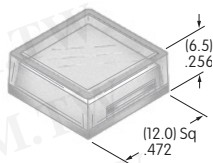

AT3083
12mm Flat Cap with Lens/Diffuser
Polycarbonate
Colors: JB
Series: KP