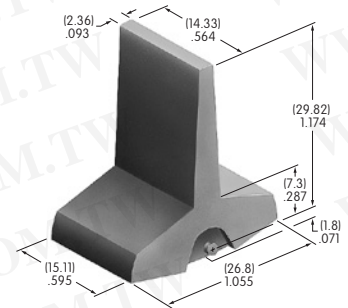

AT4157
.595" Wide Paddle
Polyamide
Colors: A B C E F G H
Series: M P