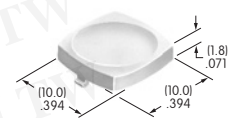

Color Codes: A Black B White C Red D Amber E Yellow F Green G Blue H Gray J Clear