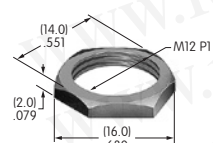

Hex Mounting Nut

Steel with nickel plating
Series: M P S SB SCB
SK TL

AT527MA

Black Hex Face Nut

Steel with black chrome plating
Series: TL

AT529

Mounter for Square Cap

Stainless steel frame
GFR PBT spacer
Series: EB