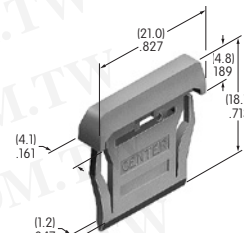

Color Codes: A Black B White C Red D Amber E Yellow F Green G Blue H Gray J Clear