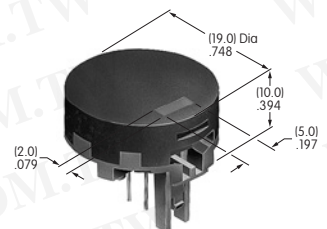

AT4016
Round Spot Illuminated Cap
Polycarbonate
Cap Colors: A B C F
LED Colors: C D F CF
Series: LB