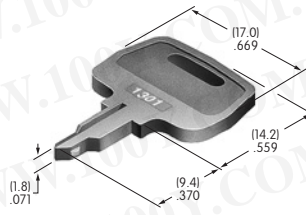

AT4080

Actuator Key
 Brass alloy with
 bright nickel plating
 Antistatic ABS resin handle
 Color: A
 Series: SK

AT4081

Actuator Key
 Zinc alloy with chrome plating
 Series: SK

AT4082

Actuator Key
 Zinc alloy with chrome plating
 Series: SK