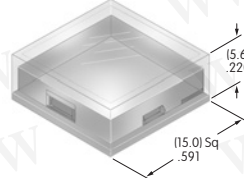

AT3077
Beveled Cap for Nonilluminated
Polycarbonate
Colors: A B C D F
Series: UB2