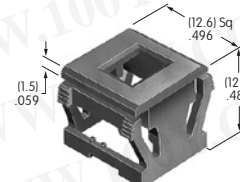

AT531

Panel Mount for Single or Double Pole

Polyamide & polyacetel
Colors: A B C E F G H
Series: A AB