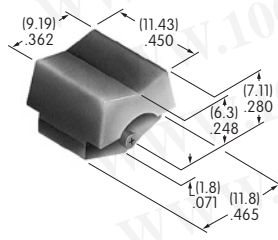

AT4148
.365" Wide Rocker
 Polyamide
 Colors: A B C E F G H
 Series: M M2T P

AT4149
.365" Wide Paddle
 Polyamide
 Colors: A B C E F G H
 Series: M M2T P

AT4150
.450" Wide Rocker
 Polyamide
 Colors: A B C E F G H
 Series: M M2T