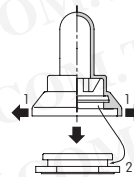

Switch Installation Instructions

1. Install switch bushing into mounting hole of panel from the back and adjust bushing to protrude 3.5 ~ 5.5mm (.138 ~ .217").
2. Install o-ring on bushing and tighten nut from above.
3. Insert boot onto nut. Be sure the boot and nut are a firm, secure fit.