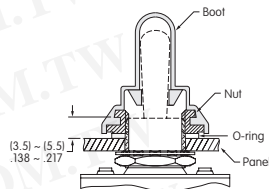

Non-Splashproof Switches

M, P or S Toggles with 12mm Bushings

Use boot, nut and o-ring as shown. Use lockwasher and hexagon nut (from standard switch hardware) behind panel.