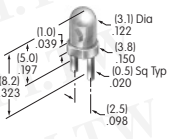

AT630

Single Element LED

Color: F
Series: HB
T-1 Bi-pin