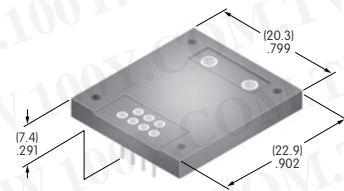

AT9704-085L ← **NEW**
Socket for OLED 64 x 48 Pushbutton
Base: Glass fiber reinforced PBT
Terminals: Brass/beryllium copper
Series: SmartSwitch