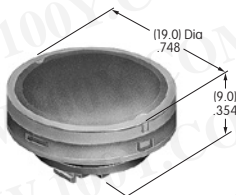

AT4055
Round Colored Insert Cap
 Polycarbonate
 Colors: JB JC JE JF JG
 Series: LB Panel Seal

AT4057
Protective Guard
 Polycarbonate
 Series: LB

AT4058
Sculptured Cap
 Polyamide
 Colors: A B C E F G H
 Series: JB