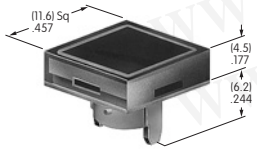

AT4158

Square Cap for Bright LED
Polycarbonate
Colors: JC JD JF
Series: KB