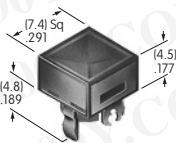

AT4166

Square Cap for Bright LED
Polycarbonate
Colors: CB DB FB
Series: HB