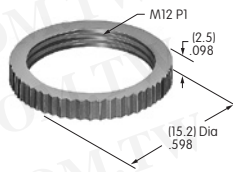

AT501 (M-metric H-inch)
Knurled Face Nut
 Brass with chrome plating
 Series: D2 DB EB M MB20
 MB24 P

AT503 (M-metric H-inch)
Hex Face Nut
 Brass with chrome plating
 Series: M P S SB WB WT

AT504M
Knurled Face Nut
 Brass with chrome plating
 Series: M P S SB SCB
 WB WT