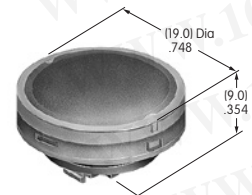

AT4163

Rectangular Cap for Bright LED
 Polycarbonate
 Colors: JB JC JD JF
 Series: LB

AT4164

Round Cap for Bright LED
 Polycarbonate
 Colors: JB JC JD JF
 Series: LB

AT4165

Round Cap for Bright LED
 Polycarbonate
 Colors: JB JC JD JF
 Series: LB Panel Seal