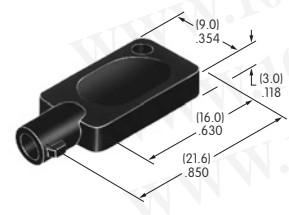

AT4094

Actuator Key
Polyacetal
Color: A
Series: SK