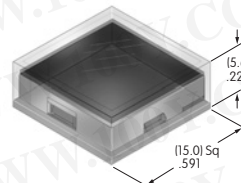

AT3073
Sculptured Cap for Nonilluminated
Polycarbonate
Colors: JA JB JC JD JF
Series: UB2