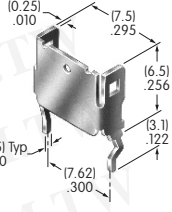

AT542
Coupler for LCD 36 x 24 Pushbutton
 PBT
 Series: SmartSwitch

AT543
Support Bracket
 Steel with tin plating
 Series: MRK

AT545
Locking Ring
 Steel with zinc/chromate
 Series: MRA MRB MRK

AT546
Mounting Bracket for Block Mounting
 Phosphor bronze with tin plating
 Series: GB2