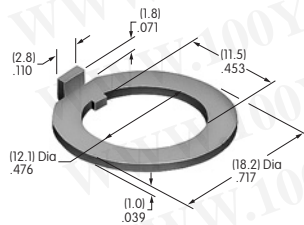

AT507 (M-metric H-inch)
Locking Ring
Steel with zinc/chromate
Series: D2 DB EB M MB20
MB24 MB25 MR P