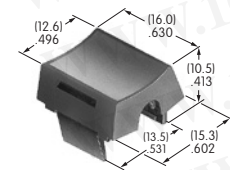

AT435

Screw-on Cap
Brass with chrome plating
Series: SB265

AT438

Design Rocker
Polycarbonate
Colors: B C D F G
Series: MLW

AT442

.394" Diameter Snap-on Cap
Polycarbonate
Colors: A B C E F G H
Series: DB EB M2B MB20 MB25