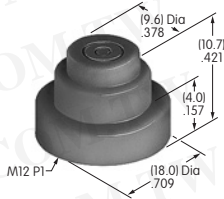

AT4043
Splashproof Boot
Black silicone rubber
Series: MB SB WB

AT4051
Spot Illuminated Cap
Polycarbonate
Colors: AB
Series: KB