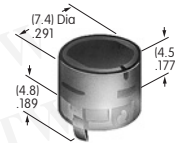

AT4169

Round Indicator Cap for Bright LED
Polycarbonate
Colors: CB DB FB
Series: HB

Color Codes: A Black B White C Red D Amber E Yellow F Green G Blue H Gray J Clear