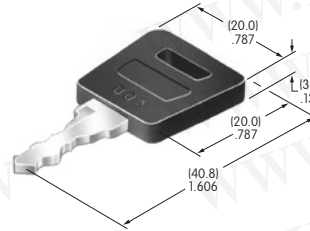

AT4148
.365" Wide Rocker
Polyamide
Colors: A B C E F G H
Series: M M2T P