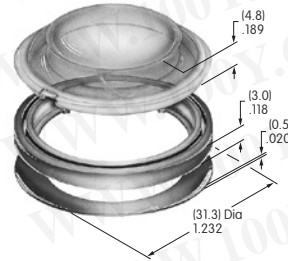

Tilt

Touch

Indicators

Accessories

Supplement

AT9201
Bezel
 Polycarbonate
 Colors: A B C D E F G H
 Series: MLW

AT9410
Round Splash Cover
 Lid: Polyvinyl chloride
 Base: Polyethylene
 O-ring: Nitrile butadiene rubber
 Series: LB Panel Seal