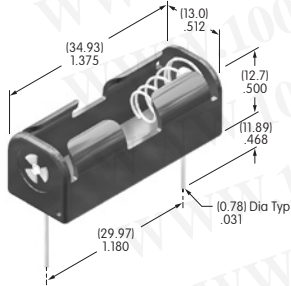

*** AT094**

PC Adaptor

Holder: Polypropylene
 Spring: Spring steel with nickel plating
 PC Pins: Brass with nickel plating
 Series: DSA01

*** AT097** ← **NEW**

JST Connector for OLED Rocker

JST Part No. BM12B-SURS
 PCB Mount
 Series: SmartSwitch