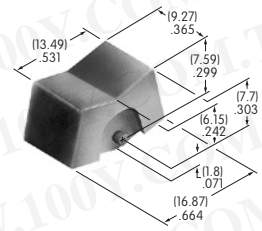

AT4148
.365" Wide Rocker
 Polyamide
 Colors: A B C E F G H
 Series: M M2T P

AT4149
.365" Wide Paddle
 Polyamide
 Colors: A B C E F G H
 Series: M M2T P

AT4150
.450" Wide Rocker
 Polyamide
 Colors: A B C E F G H
 Series: M M2T