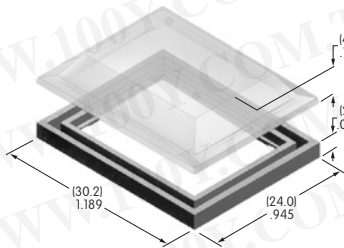

AT4012
Round Solid Colored Cap
Polycarbonate
Colors: BJ CJ EJ FJ GJ
Series: LB