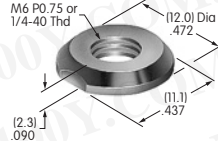

Tilt

Touch

Indicators

Accessories

Supplement

AT532T (M-metric H-inch)
Threaded Through Dress Nut
 Brass with nickel plating
 Series: EB M MB20 MB24 P

AT533T (M-metric H-inch)
Threaded Through Dress Nut
 Brass with nickel plating
 Series: EB M MB20 MB24 P