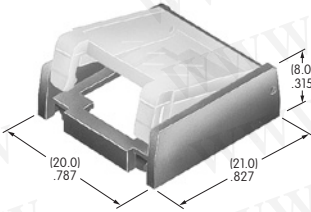

Tilt

Touch

Indicators

Accessories

Y

Supplement

AT499
Protective Guard for Square
 Cover: Polycarbonate
 Base: Polyamide
 Series: LB

AT500s