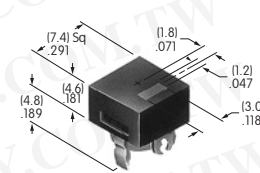

AT4054
Round Solid Colored Cap
Polycarbonate
Colors: BJ CJ EJ FJ GJ
Series: LB Panel Seal