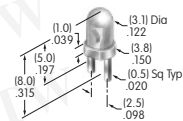

Color Codes: A Black B White C Red D Amber E Yellow F Green G Blue H Gray J Clear