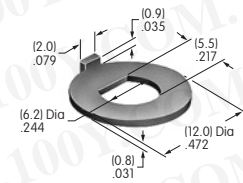

AT515 (M-metric H-inch)

Locking Ring for D Flat Bushing

Steel with zinc/chromate
Series: FR01 M MB24