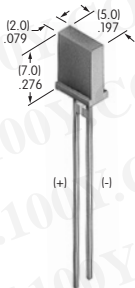

Color Codes: A Black B White C Red D Amber E Yellow F Green G Blue H Gray J Clear