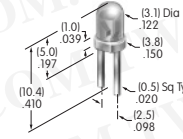

AT632

Super Bright Single Element LED

Color: F
Series: KB LB YB YB2
T-1 Bi-pin