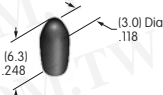

AT4064
.248" Bat Lever Cap
Polyvinyl chloride
Colors: A B C
Series: A B