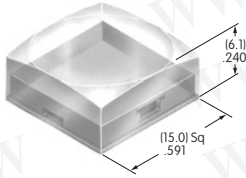

Tactiles

Tilt

Touch

Indicators

Accessories

Supplement

AT3074
Sculptured Cap for Illuminated
 Polycarbonate
 Colors: JB JC JD JF
 Series: UB2

AT3075
Beveled Cap for Illuminated
 Polycarbonate
 Colors: B C D F
 Series: UB2