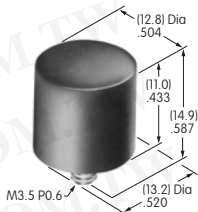

AT414
.520" Diameter Screw-on Cap
PBT
Colors: A B C D E F G H
Series: MB20 SB SCB WB

AT415
Bat Lever Cap
Polyethylene
Colors: A B C E F G
Series: D2 M