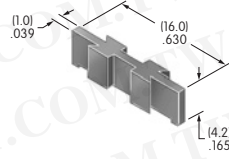

AT542
Coupler for LCD 36 x 24 Pushbutton
 PBT
 Series: SmartSwitch

AT543
Support Bracket
 Steel with tin plating
 Series: MRK

AT545
Locking Ring
 Steel with zinc/chromate
 Series: MRA MRB MRK

AT546
Mounting Bracket for Block Mounting
 Phosphor bronze with tin plating
 Series: GB2