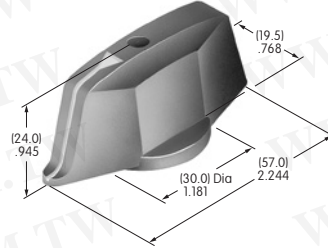

AT431

Large Rotary Knob
Phenolic resin
Color: A
Series: HS PS TS