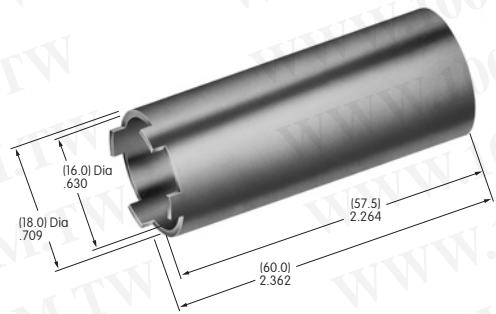

AT106

Socket Wrench

Aluminum with black alumite finish
Series: YB YB2

AT107

Lamp Extractor

Polyvinyl chloride
Series: KB LW MLW YB