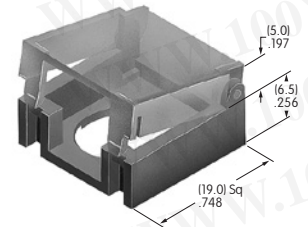

AT477
Square Colored Insert Cap
Polycarbonate
Colors: JB JC JE JF JG
Series: LB

AT480
Square Spot Illuminated Cap
Polycarbonate
Cap Colors: A B C F
LED Colors: C D F CF
Series: LB

AT484
Square Nonilluminated Cap
Polycarbonate
Colors: A B C E F G H
Series: LB

AT485
Square Solid Colored Cap
Polycarbonate
Colors: A BB CB CC EB
FB FF GB GG
Series: KB

AT486
Round Solid Colored Cap
Polycarbonate
Colors: A BB CB CC EB
FB FF GB GG
Series: KB

AT487
Square Colored Insert Cap
Polycarbonate
Colors: JB JC JE JF JG
Series: KB

AT488
Round Colored Insert Cap
Polycarbonate
Colors: JB JC JE JF JG
Series: KB

AT494
Protective Guard
Cover: Polycarbonate
Base: Polyamide
Series: KB

AT495
Dust Cover
Lid: Polyvinyl chloride
Base: Polyamide
Series: KB

AT496
.295" Diameter Cap
Polyamide
Colors: A B C
Series: AB BB FB M2B MB24

AT497
End Barrier
Polyamide
Color: A
Series: LB

AT498
Center Barrier
Polyamide
Color: A
Series: LB

Color Codes: A Black B White C Red D Amber E Yellow F Green G Blue H Gray J Clear