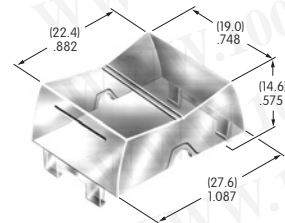

Accessories & Hardware

勝特力材料 886-3-5753170
勝特力电子(上海) 86-21-34970699
勝特力电子(深圳) 86-755-83298787
[Http://www.100y.com.tw](http://www.100y.com.tw)

Toggles

Rockers

Pushbuttons

Programmable Illuminated PB

Keylocks

Rotaries

Slides

Tactiles

Tilt

Touch

Indicators

Accessories

Supplement

AT406
Bat Lever Cap
Polyvinyl chloride
Colors: A B C E F G
Series: M P S

AT407
.394" Diameter Screw-on Cap
PBT
Colors: A B C E F G H
Series: MB20

AT412
.748" Diameter Screw-on Cap
Polystyrene
Colors: A B C F
Series: MB20 SCB WB

AT413
.315" Diameter Screw-on Cap
PBT
Colors: A B C E F G H
Series: MB20

AT414
.520" Diameter Screw-on Cap
PBT
Colors: A B C D E F G H
Series: MB20 SB SCB WB

AT415
Bat Lever Cap
Polyethylene
Colors: A B C E F G
Series: D2 M

AT416
Lamp Cover for AT602
Silicon rubber
Colors: C D F
Series: LW

AT420
Rocker
Polycarbonate
Colors: B J
Series: LW

AT421
Filter for AT420
Polycarbonate
Colors: B C D E F G
Series: LW

AT422
Slip-on Cap
Polyethylene
Colors: A B C E F G
Series: SB40

AT426
Solid Color Paddle
Polycarbonate
Colors: A B C D E F G
Series: MLW

AT427
Cap for Locking Lever (code L)
Brass with bright nickel plating (supplied with switch)
Anodized aluminum
Colors: A C G
Series: D2 M

Color Codes: A Black B White C Red D Amber E Yellow F Green G Blue H Gray J Clear