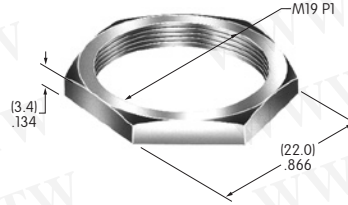

A Black	F Green
B White	G Blue
C Red	H Gray
D Amber	J Clear
E Yellow	S Metallic Silver

Hardware Threading

Many hardware pieces are available in both metric and inch threading, and in such cases **M** (metric) and **H** (inch) are noted in the descriptions. The customer must select threading by placing an M or H after the basic AT part number. If the hardware is available only in metric or inch, no code is used in the description; threading is designated on the drawing.

AT010s~ AT090s

* Available in Americas only

*** AT016**
16mm Hex Mounting Nut
 Steel
 Series: CKM

*** AT019**
19mm Hex Mounting Nut
 Brass with nickel plating
 Series: CKL

*** AT050**
Knurled Nut
 Brass with nickel plating
 Series: SB40