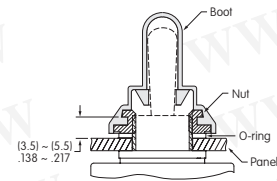

Splashproof Switches

S1AW ~ S29AW S Toggles

WT Toggles or M Toggle with B3 Bushing

Use boot, nut and o-ring as shown. Use o-ring only (from standard switch hardware) behind panel.

Series or Part Numbers	Panel Thickness (Maximum)
• M Series B2 Toggles with 12mm B1 & B3 Bushings • P Series B Toggles with 12mm Bushing • S31 ~ 39, S41 ~ 49, S31F ~ 33F, S41F ~ S43F, S31T ~ 33T, S41T ~ 43T • S301 ~ 309, S331 ~ 339, S301F, S331F ~ 333F, S335F, S301T ~ 309T, S331T ~ 339T • S421 ~ 429, S421T ~ 429	5.0mm (.197")
• WT11S ~ 29S, WT11T ~ 29T, WT11L ~ 29L	3.5mm (.138")
• S1A ~ 7A, S21A, S1F ~ 7F, S21F • S114, S116 • S1AW ~ 9AW, S21AW, S25AW ~ 29AW	3.0mm (.118")

Color Codes: A Black B White C Red D Amber E Yellow F Green G Blue H Gray J Clear