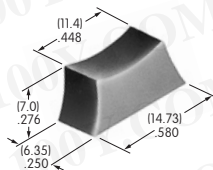

* AT062
.250" Wide Rocker
Polyamide
Colors: A B C
Series: A

* AT063
Gasket
Nitrile butadiene rubber
Color: A
Series: B Threaded Bushing