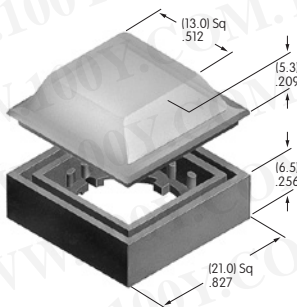

AT495
Dust Cover
Lid: Polyvinyl chloride
Base: Polyamide
Series: KB

AT496
.295" Diameter Cap
Polyamide
Colors: A B C
Series: AB BB FB M2B MB24

AT497
End Barrier
Polyamide
Color: A
Series: LB