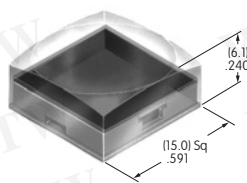

AT3070
Flat Cap with Alternating Legend for Illuminated
Polycarbonate
Color: J
Series: UB2