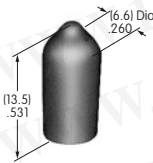

AT431

Large Rotary Knob
Phenolic resin
Color: A
Series: HS PS TS

AT432

Small Rotary Knob
Phenolic resin
Color: A
Series: HS PS TS

AT433

Knob for Miniature Rotaries
Polyacetal
Color: A
Series: FR01 MR

AT434

Bat Lever Cap
Polyvinyl chloride
Colors: A B C E F G
Series: M