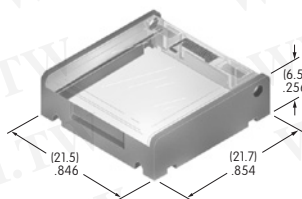

AT4143
End Barrier
Polyamide
Color: A
Series: UB2