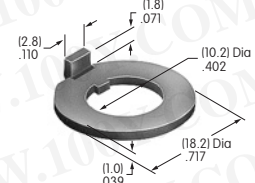

AT518

Locking Ring

Steel with zinc/chromate
Series: HS PS TS