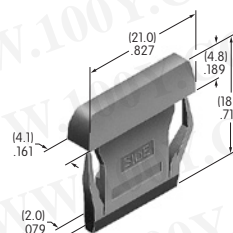

AT4144
Center Barrier
Polyamide
Color: A
Series: UB2