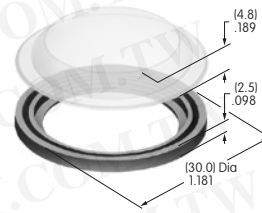

AT4003
.394" Bat Lever Cap
Polyvinyl chloride
Colors: A B C
Series: A B

AT4011
Rectangular Dust Cover
Lid: Polyvinyl chloride
Gasket: Polyethylene
Series: LB UB