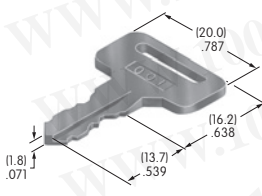

AT4125
LED Rocker
Polycarbonate
Colors: B C E F
Series: MLW