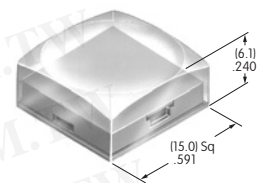

Color Codes: A Black B White C Red D Amber E Yellow F Green G Blue H Gray J Clear

Accessories