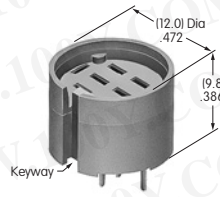

Accessories & Hardware

AT700s

AT701
Single Pole
Straight PC Adaptor
Glass fiber
reinforced polyamide
Series: KB