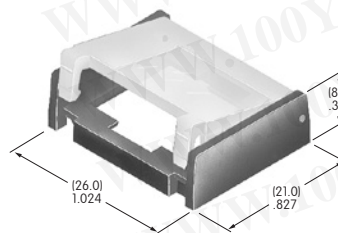

AT4057
Protective Guard
Polycarbonate
Series: LB