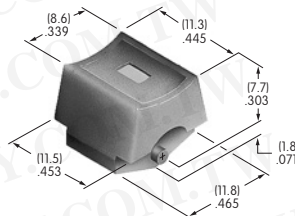

AT466
.453" False Illuminated Rocker
Polycarbonate
Cap Color: A
Window Color: B/C
Series: M

AT467
Short Paddle
Polyamide
Colors: A B C E F G H
Series: A