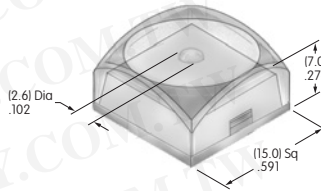

AT3087
15mm Home Key Cap with Lens/Diffuser
Polycarbonate
Colors: JB
Series: KP