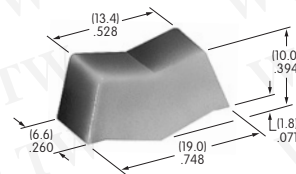

AT475
.201" Diameter Cap
Polyamide
Colors: A B C
Series: AB BB FB M2B MB24

AT476
Square Solid Colored Cap
Polycarbonate
Colors: BJ CJ EJ FJ GJ
Series: LB