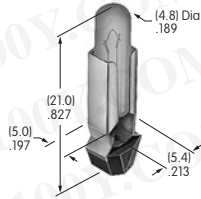

Accessories & Hardware

AT600s

AT602
Incandescent Lamp
Volts: 6 12 18 24 28
Series: LW MLW
T-1½ Pilot Slide Base

AT602N
Neon Lamp
Volts: 110
Series: LW MLW
T-1½ Pilot Slide Base

AT607
Incandescent Lamp
Volts: 5 12
Series: LB
T-1 Bi-pin

勝特力材料 886-3-5753170
勝特力电子(上海) 86-21-34970699
勝特力电子(深圳) 86-755-83298787
[Http://www.100y.com.tw](http://www.100y.com.tw)

AT607N
Neon Lamp
Volts: 110
Series: LB
T-1 Bi-pin

AT611
Incandescent Lamp
Volts: 5 12
Series: KB YB
T-1 Bi-pin

AT615
Neon Lamp
Volts: 110
Series: KB
T-1 Bi-pin

AT617
Single Element LED
Colors: C E F
Used for AT212 Bezel