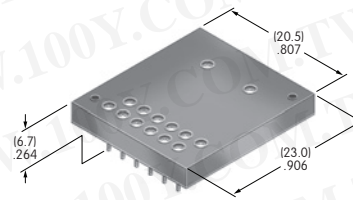

AT9704-065E ← **NEW**
Socket for LCD 36 x 24
RGB Pushbutton
Base: Glass fiber reinforced PBT
Terminals: Brass/beryllium copper
Series: SmartSwitch