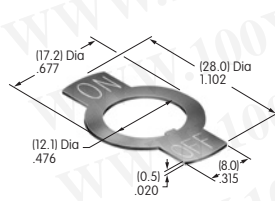

A Black	F Green
B White	G Blue
C Red	H Gray
D Amber	J Clear
E Yellow	S Metallic Silver

Hardware Threading

Many hardware pieces are available in both metric and inch threading, and in such cases **M** (metric) and **H** (inch) are noted in the descriptions. The customer must select threading by placing an M or H after the basic AT part number. If the hardware is available only in metric or inch, no code is used in the description; threading is designated on the drawing.

AT110
Socket Wrench
 Brass
 Series: HB

AT111
Lamping Tool
 Stainless steel
 Series: HB KB YB

AT112
Socket Wrench
 Brass with nickel plating
 Series: LB

AT200s

AT201
ON-OFF Plate for 12mm Threaded Bushing
 Brass with nickel plating
 Series: M P S