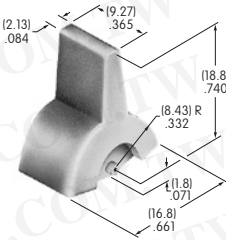

AT4149
.365" Wide Paddle
Polyamide
Colors: A B C E F G H
Series: M M2T P