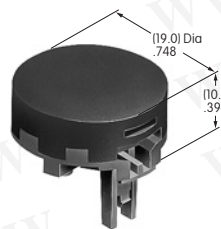

AT4013
Round Colored Insert Cap
Polycarbonate
Colors: JB JC JE JF JG
Series: LB