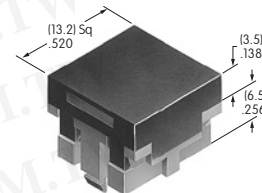

Color Codes: A Black B White C Red D Amber E Yellow F Green G Blue H Gray J Clear