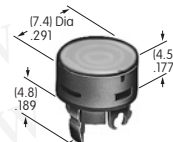

AT4032
Round Cap for Bright & Super Bright LED
Polycarbonate
Colors: JB
Series: HB

AT4033
Square Indicator Cap
Polycarbonate
Colors: JB
Series: HB