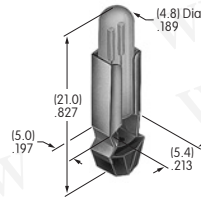

Accessories & Hardware

AT600s

AT602
Incandescent Lamp
Volts: 6 12 18 24 28
Series: LW MLW
T-1½ Pilot Slide Base

AT602N
Neon Lamp
Volts: 110
Series: LW MLW
T-1½ Pilot Slide Base

AT607
Incandescent Lamp
Volts: 5 12
Series: LB
T-1 Bi-pin

勝特力材料 886-3-5753170
勝特力电子(上海) 86-21-34970699
勝特力电子(深圳) 86-755-83298787
[Http://www.100y.com.tw](http://www.100y.com.tw)

AT607N
Neon Lamp
Volts: 110
Series: LB
T-1 Bi-pin

AT611
Incandescent Lamp
Volts: 5 12
Series: KB YB
T-1 Bi-pin

AT615
Neon Lamp
Volts: 110
Series: KB
T-1 Bi-pin

AT617
Single Element LED
Colors: C E F
Used for AT212 Bezel