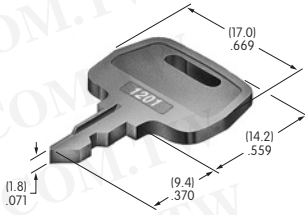

AT4081

Actuator Key
Zinc alloy with chrome plating
Series: SK