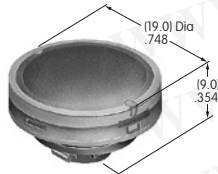

Accessories & Hardware

AT4179

Round Cap for Bright LED

Polycarbonate
Colors: JB JC JD JF
Series: LB Panel Seal