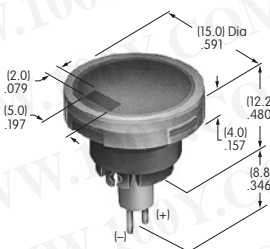

AT3011
Round Spot Illuminated Cap with Built-in LED
Without Resistor; Volts: 2
With Resistor; Volts: 5 12 24
Polycarbonate
Cap Colors: JA JB JC JE JF
LED Colors: C D F CF
Series: YB