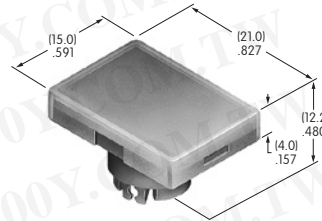

Accessories & Hardware

Toggles

Rockers

Pushbuttons

Programmable Illuminated PB

Keylocks

Rotaries

Slides

Tactiles

Tilt

Touch

Indicators

Accessories

Supplement

AT3002
Round Solid Cap
Polycarbonate
Colors: BB CB EB FB GB
Series: YB

AT3003
Rectangular Solid Cap
Polycarbonate
Colors: BB CB EB FB GB
Series: YB

AT3006
Rectangular Cap for Bright LED & Bicolor
Polycarbonate
Colors: JB JC JD JF
Series: YB

AT3014
Square Cap for Super Bright LED
Polycarbonate
Colors: JB
Series: YB

AT3015
Round Cap for Super Bright LED
Polycarbonate
Colors: JB
Series: YB

Color Codes: A Black B White C Red D Amber E Yellow F Green G Blue H Gray J Clear