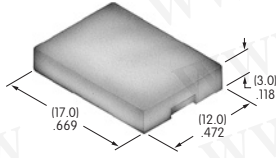

Tilt

Touch

Indicators

Accessories

Supplement

AT4116
Rectangular Opaque Cap for Nonilluminated
 Polycarbonate
 Colors: A B C E F G
 Series: UB

AT4117
Rectangular Transparent Cap for Illuminated
 Polycarbonate
 Colors: C D F J
 Series: UB