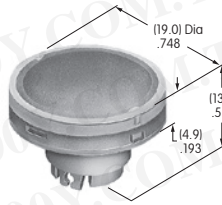

AT3018 ← **NEW**
Round Cap for Super Bright LED
Polycarbonate
Color: JB
Series: YB2