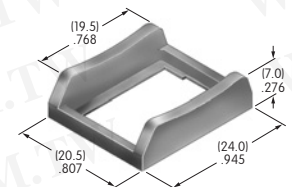

AT219
Barrier
Polyamide
Colors: A
Series: JWS