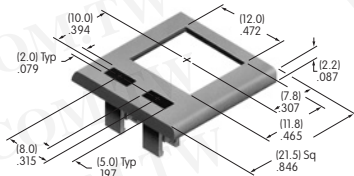

AT213
Bezel for 2 AT618 LEDs
Polycarbonate
Color: A
Series: EB M MB24 MB25