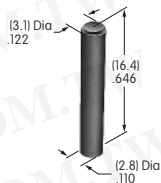

AT460
Cap for Color Capped Cone Toggle
Polyethylene
Colors: A B C E F G
Series: M

AT465
.453" Square Cap
Polycarbonate
Colors: A B C E F G H
Series: EB MB24 MB25