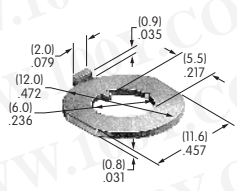

AT545
Locking Ring
Steel with zinc/chromate
Series: MRA MRB MRK

AT546
Mounting Bracket for Block Mounting
Phosphor bronze with tin plating
Series: GB2