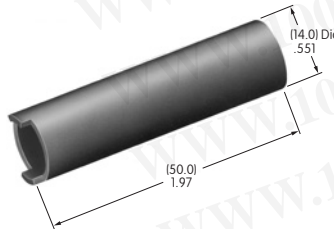

AT108

Socket Wrench

Aluminum with black alumite finish
Series: KB