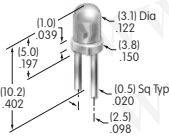

Accessories & Hardware

Toggles

Rockers

Pushbuttons

Programmable Illuminated PB

Keylocks

Rotaries

Slides

Tactiles

Tilt

Touch

Indicators

Accessories

Supplement

AT625

Super Bright Single Element LED

Color: G
Series: KB LB YB YB2
T-1 Bi-pin