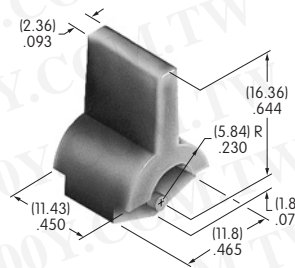

AT4151
.450" Wide Paddle
Polyamide
Colors: A B C E F G H
Series: M M2T

AT4152
Tubular Key
Brass with nickel plating
Series: CKL