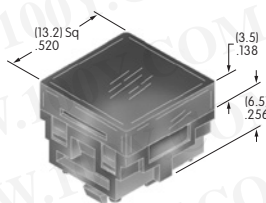

AT4176
Square Cap for Bright LED
Polycarbonate
Colors: JB JC JD JF
Series: LB