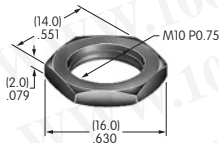

Steel with zinc/chromate
Series: HS PS TS

AT520

Split Lockwasher

Steel with zinc/chromate
Series: HS PS TS

AT526

Hex Mounting Nut

Steel with nickel plating
Series: HS PS TS

AT527 (M-metric H-inch)