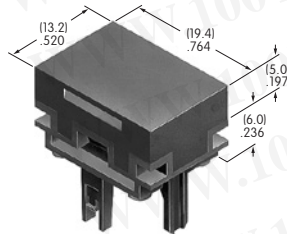

AT4027
Rectangular Colored Insert Cap
Polycarbonate
Colors: JB JC JE JF JG
Series: LB