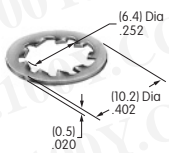

AT509
Internal Tooth Lockwasher
Steel with zinc/chromate
Series: D2 DB EB FR01 M
MB25 MR P S SB

AT512 (M-metric H-inch)
Conical Nut
Brass with chrome plating
Series: EB MB20