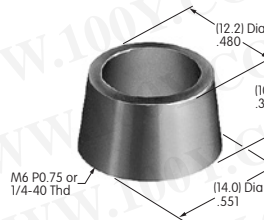

AT513H
Hex Nut
Brass with nickel plating
Series: M MB20 MB24