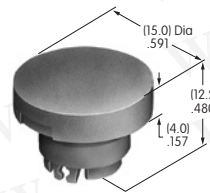

Tactiles

Tilt

Touch

Indicators

Accessories

Supplement

AT3001
Square Solid Cap
 Polycarbonate
 Colors: BB CB EB FB GB
 Series: YB

AT3002
Round Solid Cap
 Polycarbonate
 Colors: BB CB EB FB GB
 Series: YB