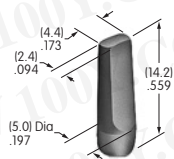

AT468
Long Paddle
Polyamide
Colors: A B C E F G H
Series: A

AT469
.260" Wide Rocker
Polyamide
Colors: A B C E F G H
Series: A