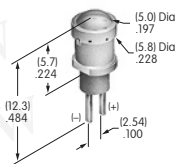

Color Codes: A Black B White C Red D Amber E Yellow F Green G Blue H Gray J Clear