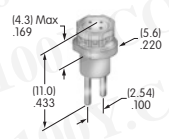

AT634

Bright 2- or 4-Element LED

With Resistor; Volts: 5 12 24
Colors: C D F
Series: KB YB YB2
T-1 1/4 Bi-pin