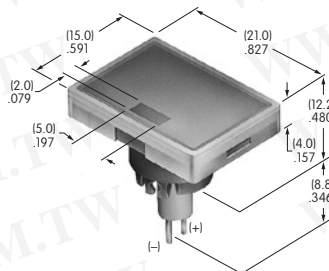

AT3012
Rectangular Spot Illuminated Cap with Built-in LED
Without Resistor; Volts: 2
With Resistor; Volts: 5 12 24
Polycarbonate
Cap Colors: JA JB JC JE JF
LED Colors: C D F CF
Series: YB

AT3014
Square Cap for Super Bright LED
Polycarbonate
Colors: JB
Series: YB