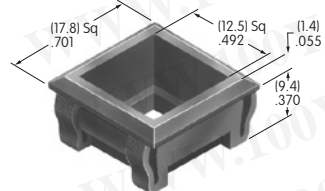

Accessories & Hardware

勝特力材料 886-3-5753170
勝特力电子(上海) 86-21-34970699
勝特力电子(深圳) 86-755-83298787
[Http://www.100y.com.tw](http://www.100y.com.tw)

Toggles

Rockers

Pushbuttons

Programmable Illuminated PB

Keylocks

Rotaries

Slides

Tactiles

Tilt

Touch

Indicators

Accessories

Supplement

AT532T (M-metric H-inch)
Threaded Through Dress Nut
Brass with nickel plating
Series: EB M MB20 MB24 P

AT533T (M-metric H-inch)
Threaded Through Dress Nut
Brass with nickel plating
Series: EB M MB20 MB24 P

AT535
Rubber Ring for MR Panel Seal
Nitrile butadiene rubber
Series: MRB MRK

AT536
Hex Nut
Brass with nickel plating
Series: FB

AT537
O-ring
Nitrile butadiene rubber
Series: S

AT541
O-ring for Panel Seal with AT4115
Nitrile butadiene rubber
Series: YB

AT542
Coupler for LCD 36 x 24 Pushbutton
PBT
Series: SmartSwitch

AT543
Support Bracket
Steel with tin plating
Series: MRK

AT545
Locking Ring
Steel with zinc/chromate
Series: MRA MRB MRK

AT546
Mounting Bracket for Block Mounting
Phosphor bronze with tin plating
Series: GB2

AT547
Mounter for AT4140
Polyamide
Color: A
Series: JB

AT548
Panel Mount Housing for LCD 36 x 24 Pushbutton (not for Compact SmartSwitch)
Polyamide
Color: A
Series: SmartSwitch

Color Codes: A Black B White C Red D Amber E Yellow F Green G Blue H Gray J Clear