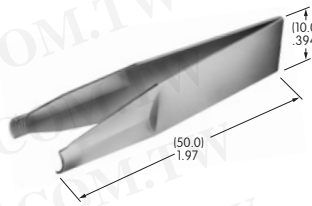

AT111
Lamping Tool
Stainless steel
Series: HB KB YB