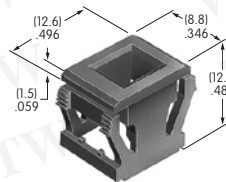

AT513M

Hex Nut

Brass with nickel plating
Series: B D2 DB EB FR01 M
MB20 MB25 MR P

AT515 (M-metric H-inch)

Locking Ring for D Flat Bushing

Steel with zinc/chromate
Series: FR01 M MB24

AT516

O-ring

Nitrile butadiene rubber
Series: M MB20

AT518

Locking Ring

Steel with zinc/chromate
Series: HS PS TS

AT520

Split Lockwasher

Steel with zinc/chromate
Series: HS PS TS

AT526

Hex Mounting Nut

Steel with nickel plating
Series: HS PS TS

AT527 (M-metric H-inch)

Hex Mounting Nut

Steel with nickel plating
Series: M P S SB SCB
SK TL

AT527MA

Black Hex Face Nut

Steel with black chrome plating
Series: TL

AT529

Mounter for Square Cap

Stainless steel frame
GFR PBT spacer
Series: EB

AT530

Panel Mount for Single Pole

Polyamide & polyacetel
Colors: A B C E F G H
Series: A AB

AT531

Panel Mount for Single or Double Pole

Polyamide & polyacetel
Colors: A B C E F G H
Series: A AB

AT532 (M-metric H-inch)

Dress Cap Nut

Brass with nickel plating
Series: EB M MB20 MB24 P

Color Codes: A Black B White C Red D Amber E Yellow F Green G Blue H Gray J Clear