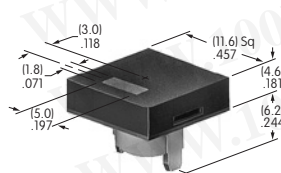

AT4052
Spot Illuminated Cap
Polycarbonate
Colors: AB
Series: HB