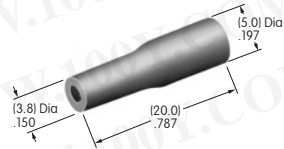

AT107

Lamp Extractor

Polyvinyl chloride
Series: KB LW MLW YB