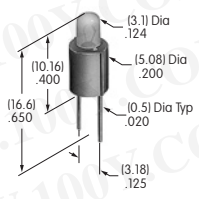

Accessories & Hardware

AT600s

AT602
Incandescent Lamp
Volts: 6 12 18 24 28
Series: LW MLW
T-1½ Pilot Slide Base

AT602N
Neon Lamp
Volts: 110
Series: LW MLW
T-1½ Pilot Slide Base

AT607
Incandescent Lamp
Volts: 5 12
Series: LB
T-1 Bi-pin

勝特力材料 886-3-5753170
勝特力电子(上海) 86-21-34970699
勝特力电子(深圳) 86-755-83298787
[Http://www.100y.com.tw](http://www.100y.com.tw)

AT607N
Neon Lamp
Volts: 110
Series: LB
T-1 Bi-pin

AT611
Incandescent Lamp
Volts: 5 12
Series: KB YB
T-1 Bi-pin

AT615
Neon Lamp
Volts: 110
Series: KB
T-1 Bi-pin

AT617
Single Element LED
Colors: C E F
Used for AT212 Bezel