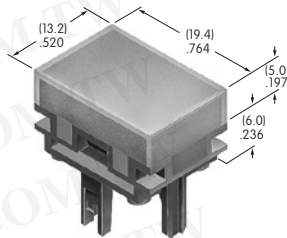

AT4163

Rectangular Cap for Bright LED
Polycarbonate
Colors: JB JC JD JF
Series: LB