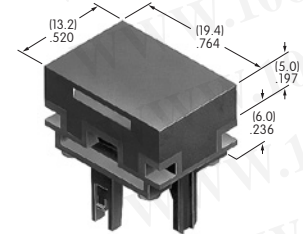

AT4031
Square Cap for Bright & Super Bright LED
Polycarbonate
Colors: JB
Series: HB

AT4032
Round Cap for Bright & Super Bright LED
Polycarbonate
Colors: JB
Series: HB

AT4033
Square Indicator Cap
Polycarbonate
Colors: JB
Series: HB

AT4034
Round Indicator Cap
Polycarbonate
Colors: JB
Series: HB

Color Codes: A Black B White C Red D Amber E Yellow F Green G Blue H Gray J Clear