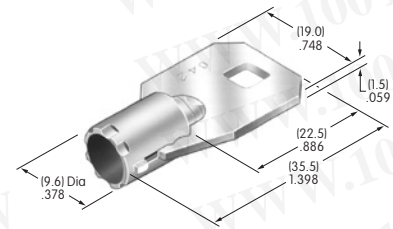

Accessories & Hardware

勝特力材料 886-3-5753170
勝特力电子(上海) 86-21-34970699
勝特力电子(深圳) 86-755-83298787
[Http://www.100y.com.tw](http://www.100y.com.tw)

Toggle

Rocker

Pushbutton

Programmable Illuminated PB

Keylocks

Rotaries

Slides

Tactiles

Tilt

Touch

Indicators

Accessories

Supplement

AT4145
Square Dust Cover
Lid: PVC
Gasket: Polyethylene
Series: UB2

AT4146
Tubular Key
Brass with nickel plating
ABS handle
Color: A
Series: CKM

AT4147
Flat Key
Brass with nickel plating
ABS handle
Color: A
Series: CKM

AT4148
.365" Wide Rocker
Polyamide
Colors: A B C E F G H
Series: M M2T P

AT4149
.365" Wide Paddle
Polyamide
Colors: A B C E F G H
Series: M M2T P

AT4150
.450" Wide Rocker
Polyamide
Colors: A B C E F G H
Series: M M2T

AT4151
.450" Wide Paddle
Polyamide
Colors: A B C E F G H
Series: M M2T

AT4152
Tubular Key
Brass with nickel plating
Series: CKL

AT4153
Flat Key
Brass with chrome plating
Series: CKL

AT4156
.595" Wide Rocker
Polyamide
Colors: A B C E F G H
Series: M P

AT4157
.595" Wide Paddle
Polyamide
Colors: A B C E F G H
Series: M P

Color Codes: A Black B White C Red D Amber E Yellow F Green G Blue H Gray J Clear