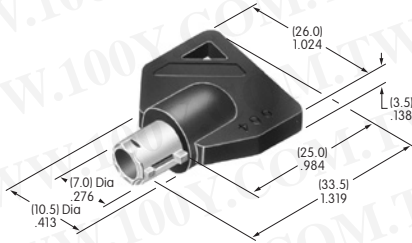

AT4147
Flat Key
Brass with nickel plating
ABS handle
Color: A
Series: CKM