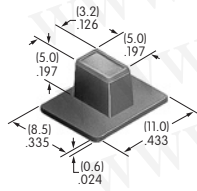

AT4065
Slide Cap
Polycarbonate
Cap Color: A
Window: C E F
Series: SS