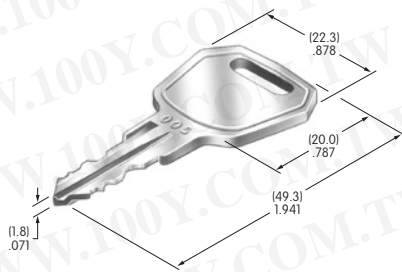

AT4153
Flat Key
Brass with chrome plating
Series: CKL

AT4156
.595" Wide Rocker
Polyamide
Colors: A B C E F G H
Series: M P