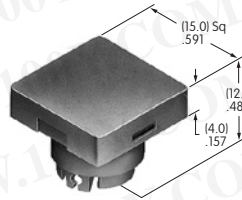

AT3002
Round Solid Cap
Polycarbonate
Colors: BB CB EB FB GB
Series: YB