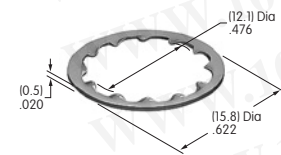

Accessories & Hardware

勝特力材料 886-3-5753170
勝特力电子(上海) 86-21-34970699
勝特力电子(深圳) 86-755-83298787
[Http://www.100y.com.tw](http://www.100y.com.tw)

Toggles

Rockers

Pushbuttons

Programmable Illuminated PB

Keylocks

Rotaries

Slides

Tactiles

Tilt

Touch

Indicators

Accessories

Y

Supplement

AT499
Protective Guard for Square
Cover: Polycarbonate
Base: Polyamide
Series: LB

AT500s

AT501 (M-metric H-inch)
Knurled Face Nut
Brass with chrome plating
Series: D2 DB EB M MB20
MB24 P

AT503 (M-metric H-inch)
Hex Face Nut
Brass with chrome plating
Series: M P S SB WB WT

AT504M
Knurled Face Nut
Brass with chrome plating
Series: M P S SB SCB
WB WT

AT506M
Locking Ring
Steel with zinc/chromate
Series: M MB20 P S SB

AT507 (M-metric H-inch)
Locking Ring
Steel with zinc/chromate
Series: D2 DB EB M MB20
MB24 MB25 MR P

AT508
Internal Tooth Lockwasher
Steel with zinc/chromate
Series: M P S SB SCB
SK TL WB WT

AT509
Internal Tooth Lockwasher
Steel with zinc/chromate
Series: D2 DB EB FR01 M
MB25 MR P S SB

AT512 (M-metric H-inch)
Conical Nut
Brass with chrome plating
Series: EB MB20

AT512C (M-metric H-inch)
Conical Nut
Brass with chrome plating
Series: EB MB20

AT513H
Hex Nut
Brass with nickel plating
Series: M MB20 MB24

Color Codes: A Black B White C Red D Amber E Yellow F Green G Blue H Gray J Clear