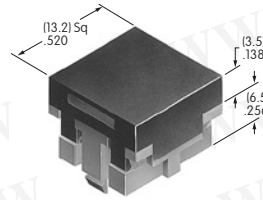

AT485
Square Solid Colored Cap
Polycarbonate
Colors: A BB CB CC EB
FB FF GB GG
Series: KB