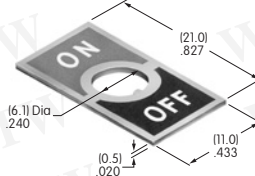

Supplement

AT209
ON-OFF Plate for 6mm
Threaded Bushing
 Brass with nickel plating
 Series: M P

AT210
ON-OFF Plate for 6mm
Threaded Bushing
 Aluminum
 Colors: Red & black ink
 Series: M P

AT211
ON-OFF Plate for 6mm
Threaded Bushing
 Aluminum
 Colors: Red & black enamel
 Series: M P