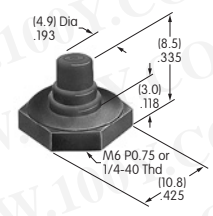

Accessories & Hardware

AT4035
Square Nonilluminated Cap
Polycarbonate
Colors: A B C E F G
Series: HB

AT4036
Round Nonilluminated Cap
Polycarbonate
Colors: B C E F G
Series: HB

AT4041 (M-metric H-inch)
Splashproof Boot for Momentary
Black silicone rubber
Series: MB

AT4042 (M-metric H-inch)
Splashproof Boot for Alternate
Black silicone rubber
Series: MB

AT4043
Splashproof Boot
Black silicone rubber
Series: MB SB WB

AT4051
Spot Illuminated Cap
Polycarbonate
Colors: AB
Series: KB

AT4052
Spot Illuminated Cap
Polycarbonate
Colors: AB
Series: HB

AT4054
Round Solid Colored Cap
Polycarbonate
Colors: BJ CJ EJ FJ GJ
Series: LB Panel Seal

AT4055
Round Colored Insert Cap
Polycarbonate
Colors: JB JC JE JF JG
Series: LB Panel Seal

AT4057
Protective Guard
Polycarbonate
Series: LB

AT4058
Sculptured Cap
Polyamide
Colors: A B C E F G H
Series: JB

Color Codes: A Black B White C Red D Amber E Yellow F Green G Blue H Gray J Clear

Toggles
Rockers
Pushbuttons
Illuminated PB
Programmable
Keylocks
Rotaries
Slides
Tactiles
Tilt
Touch
Indicators
Supplement

Y
Accessories