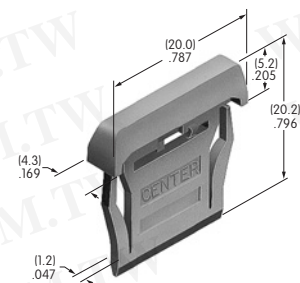

Color Codes: A Black B White C Red D Amber E Yellow F Green G Blue H Gray J Clear