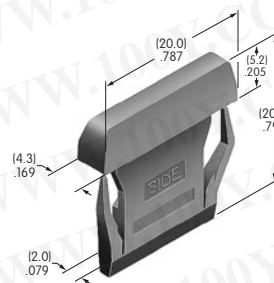

AT498
Center Barrier
Polyamide
Color: A
Series: LB