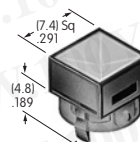

Accessories & Hardware

勝特力材料 886-3-5753170
勝特力电子(上海) 86-21-34970699
勝特力电子(深圳) 86-755-83298787
[Http://www.100y.com.tw](http://www.100y.com.tw)

Toggle

Rockers

Pushbuttons

Programmable Illuminated PB

Keylocks

Rotaries

Slides

Tactiles

Tilt

Touch

Indicators

Accessories

Supplement

AT4017
Round Nonilluminated Cap
Polycarbonate
Colors: A B C E F G H
Series: LB

AT4021
Rectangular Solid Colored Cap
Polycarbonate
Colors: A BB CB CC EB
FB FF GB GG
Series: KB

AT4022
Rectangular Colored Insert Cap
Polycarbonate
Cap Colors: JB JC JE JF JG
Series: KB

AT4024
Protective Guard
Cover: Polycarbonate
Base: Polyamide
Series: KB

AT4025
Rectangular Dust Cover Lid
Lid: Polyvinyl chloride
Base: Polyamide
Series: KB

AT4026
Rectangular Solid Colored Cap
Polycarbonate
Colors: BJ CJ EJ FJ JG
Series: LB

AT4027
Rectangular Colored Insert Cap
Polycarbonate
Colors: JB JC JE JF JG
Series: LB

AT4030
Rectangular Nonilluminated Cap
Polycarbonate
Colors: A B C E F G H
Series: LB

AT4031
Square Cap for Bright & Super Bright LED
Polycarbonate
Colors: JB
Series: HB

AT4032
Round Cap for Bright & Super Bright LED
Polycarbonate
Colors: JB
Series: HB

AT4033
Square Indicator Cap
Polycarbonate
Colors: JB
Series: HB

AT4034
Round Indicator Cap
Polycarbonate
Colors: JB
Series: HB

Color Codes: A Black B White C Red D Amber E Yellow F Green G Blue H Gray J Clear