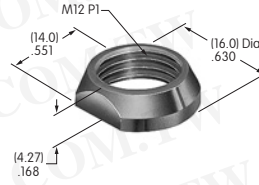

* AT057
Mounting Nut
Brass with zinc plating,
chromate finish
Series: KB