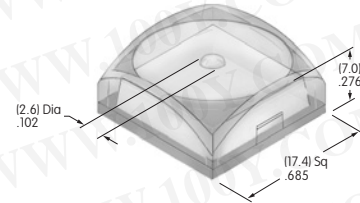

AT3088
17.4mm Home Key Cap with Lens/Diffuser
Polycarbonate
Colors: JB
Series: KP