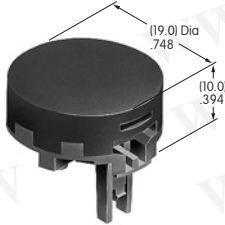

Tilt

Touch

Indicators

Accessories

Supplement

AT4017
Round Nonilluminated Cap
 Polycarbonate
 Colors: A B C E F G H
 Series: LB

AT4021
Rectangular Solid Colored Cap
 Polycarbonate
 Colors: A BB CB CC EB
 FB FF GB GG
 Series: KB