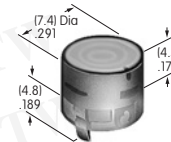

AT4034
Round Indicator Cap
Polycarbonate
Colors: JB
Series: HB