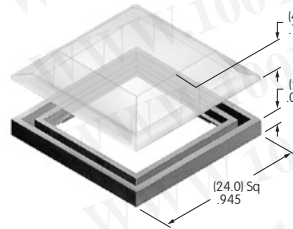

AT4000s

AT4001
Square Dust Cover
Lid: Polyvinyl chloride
Gasket: Polyethylene
Series: LB UB

AT4002
Round Dust Cover
Lid: Polyvinyl chloride
Gasket: Polyethylene
Series: LB