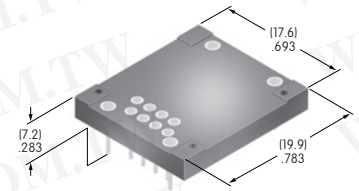

AT9704-085M ← **NEW**
Socket for OLED 52 x 36 Display
Base: Glass fiber reinforced PBT
Terminals: Brass/beryllium copper
Series: SmartSwitch