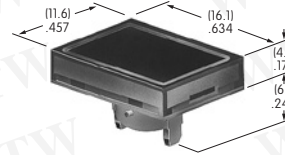

AT4024
Protective Guard
Cover: Polycarbonate
Base: Polyamide
Series: KB