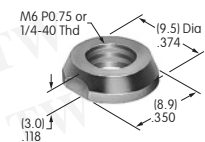

AT532 (M-metric H-inch)

Dress Cap Nut

Brass with nickel plating
Series: EB M MB20 MB24 P

Color Codes: A Black B White C Red D Amber E Yellow F Green G Blue H Gray J Clear