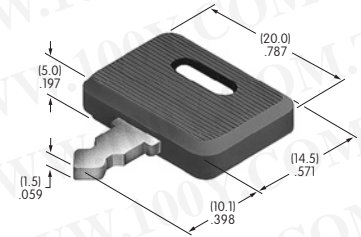

AT4080

Actuator Key
Brass alloy with
bright nickel plating
Antistatic ABS resin handle
Color: A
Series: SK