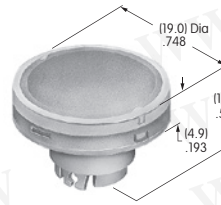

AT3019 ← **NEW**
Round Solid Cap
Polycarbonate
Color: S (Metallic Silver)
Series: YB2