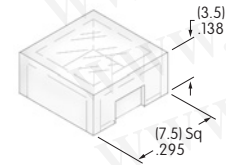

Accessories & Hardware

勝特力材料 886-3-5753170
勝特力电子(上海) 86-21-34970699
勝特力电子(深圳) 86-755-83298787
[Http://www.100y.com.tw](http://www.100y.com.tw)

Toggle

Rockers

Pushbuttons

Programmable Illuminated PB

Keylocks

Rotaries

Slides

Tactiles

Tilt

Touch

Indicators

Accessories

Supplement

AT3074
Sculptured Cap for Illuminated
Polycarbonate
Colors: JB JC JD JF
Series: UB2

AT3075
Beveled Cap for Illuminated
Polycarbonate
Colors: B C D F
Series: UB2

AT3076
Flat Cap for Illuminated with Lens/Diffuser
Polycarbonate
Colors: JB JC JD JF
Series: UB2

AT3077
Beveled Cap for Nonilluminated
Polycarbonate
Colors: A B C D F
Series: UB2

AT3078
12mm Sculptured Cap with Lens/Diffuser
Polycarbonate
Colors: JB
Series: KP

AT3079
15mm Sculptured Cap with Lens/Diffuser
Polycarbonate
Colors: JB
Series: KP

AT3080
17.4mm Sculptured Cap with Lens/Diffuser
Polycarbonate
Colors: JB
Series: KP

AT3081
Transparent Lens
Polycarbonate
Color: J
Series: HB2

AT3082
Translucent Diffuser
Polycarbonate
Color: B
Series: HB2

AT3083
12mm Flat Cap with Lens/Diffuser
Polycarbonate
Colors: JB
Series: KP

AT3084
15mm Flat Cap with Lens/Diffuser
Polycarbonate
Colors: JB
Series: KP

AT3085
17.4mm Flat Cap with Lens/Diffuser
Polycarbonate
Colors: JB
Series: KP

Color Codes: A Black B White C Red D Amber E Yellow F Green G Blue H Gray J Clear