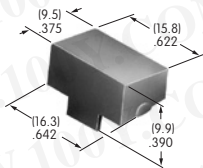

AT421
Filter for AT420
Polycarbonate
Colors: B C D E F G
Series: LW

AT422
Slip-on Cap
Polyethylene
Colors: A B C E F G
Series: SB40