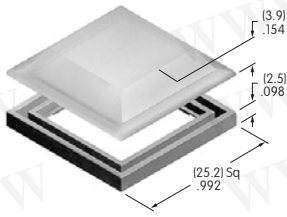

Accessories & Hardware

勝特力材料 886-3-5753170
勝特力电子(上海) 86-21-34970699
勝特力电子(深圳) 86-755-83298787
[Http://www.100y.com.tw](http://www.100y.com.tw)

Toggle

Rocker

Pushbutton

Programmable Illuminated PB

Keylocks

Rotaries

Slides

Tactiles

Tilt

Touch

Indicators

Accessories

Supplement

AT4145
Square Dust Cover
Lid: PVC
Gasket: Polyethylene
Series: UB2

AT4146
Tubular Key
Brass with nickel plating
ABS handle
Color: A
Series: CKM