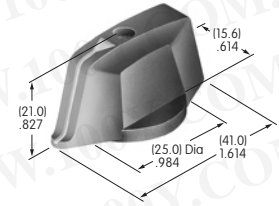

AT432

Small Rotary Knob
Phenolic resin
Color: A
Series: HS PS TS