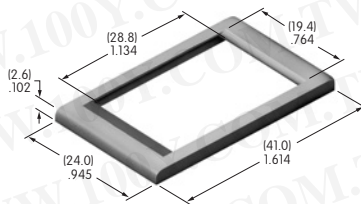

AT206
Bezel
Polycarbonate
Colors: A B C D E F G H
Series: LW