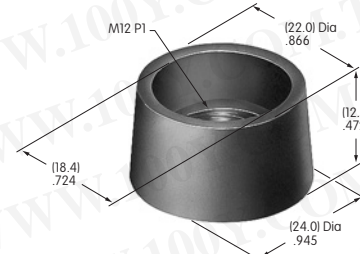

Accessories & Hardware

Toggles
Rockers
Pushbuttons
Programmable Illuminated PB
Keylocks
Rotaries
Slides
Tactiles
Tilt
Touch
Indicators
Accessories
Supplement

AT452
Rectangular Insert
Polycarbonate
Colors: A B C F G H
Series: MB20 SCB
Used with Screw Adaptor AT080

AT453
Rectangular Shroud
Polycarbonate
Colors: A B H
Series: MB20 SCB

AT454
Round Insert
Polycarbonate
Colors: A B C F G H
Series: MB20 SCB
Used with Screw Adaptor AT080

AT455
Round Shroud
Polycarbonate
Colors: A B H
Series: MB20 SCB

AT460
Cap for Color Capped Cone Toggle
Polyethylene
Colors: A B C E F G
Series: M

AT465
.453" Square Cap
Polycarbonate
Colors: A B C E F G H
Series: EB MB24 MB25

AT466
.453" False Illuminated Rocker
Polycarbonate
Cap Color: A
Window Color: B/C
Series: M

AT467
Short Paddle
Polyamide
Colors: A B C E F G H
Series: A

AT468
Long Paddle
Polyamide
Colors: A B C E F G H
Series: A

AT469
.260" Wide Rocker
Polyamide
Colors: A B C E F G H
Series: A

AT475
.201" Diameter Cap
Polyamide
Colors: A B C
Series: AB BB FB M2B MB24

AT476
Square Solid Colored Cap
Polycarbonate
Colors: BJ CJ EJ FJ GJ
Series: LB

Color Codes: A Black B White C Red D Amber E Yellow F Green G Blue H Gray J Clear