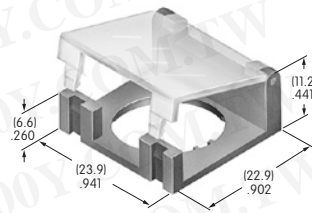

AT4072
Protective Guard
Lid: Polycarbonate
Base: Glass fiber reinforced polycarbonate
Series: YB

AT4073
Square Opaque Cap for Nonilluminated
Polycarbonate
Colors: A B C E F G
Series: UB