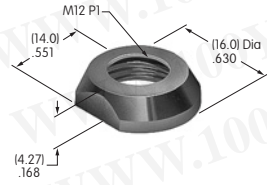

AT056T
Threaded Through Dress Nut
Brass with chrome plating
Series: M P S