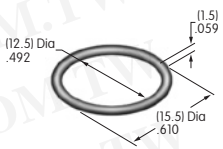

AT537
O-ring
Nitrile butadiene rubber
Series: S

AT541
O-ring for Panel Seal with AT4115
Nitrile butadiene rubber
Series: YB