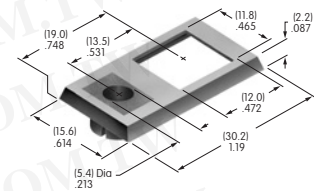

AT208
Bezel for AT070 LED
Polycarbonate
Color: A
Series: EB M MB24 MB25

Color Codes: A Black B White C Red D Amber E Yellow F Green G Blue H Gray J Clear

Accessories