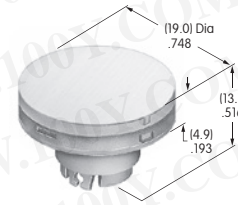

AT3016
Rectangular Cap for Super Bright LED
Polycarbonate
Color: JB
Series: YB

AT3017 ← **NEW**
Round Cap for Bright LED
Polycarbonate
Colors: JB CB EB FB
Series: YB2

AT3018 ← **NEW**
Round Cap for Super Bright LED
Polycarbonate
Color: JB
Series: YB2

AT3019 ← **NEW**
Round Solid Cap
Polycarbonate
Color: S (Metallic Silver)
Series: YB2

AT3020 ← **NEW**
Round Cap for Bright or Super Bright LED with Clear Illumination Ring
Lens: Polycarbonate
Insert: Polyester
Color: JS (Metallic Silver with Clear Ring)
Series: YB2

AT3021
Flat Cap for Barrier Flange
Polyphenylene oxide
Colors: A B C H
Series: JP

AT3022 ← **NEW**
Square Cap for Single or Bicolor LED
Polycarbonate Resin
Colors: JB JC JD JF
Series: NP01

AT3023 ← **NEW**
Square Cap for Bicolor LED with Alternating Legends
Polycarbonate Resin
Color: J
Series: NP01

AT3024 ← **NEW**
Square Solid Cap
Polycarbonate Resin
Colors: A B C H
Series: NP01

AT3069
Sculptured Cap with Alternating Legend for Illuminated
Polycarbonate
Color: J
Series: UB2

AT3070
Flat Cap with Alternating Legend for Illuminated
Polycarbonate
Color: J
Series: UB2

AT3073
Sculptured Cap for Nonilluminated
Polycarbonate
Colors: JA JB JC JD JF
Series: UB2

Color Codes: A Black B White C Red D Amber E Yellow F Green G Blue H Gray J Clear

Accessories