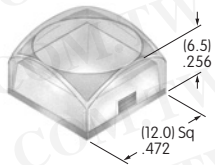

AT3078
12mm Sculptured Cap with Lens/Diffuser
Polycarbonate
Colors: JB
Series: KP