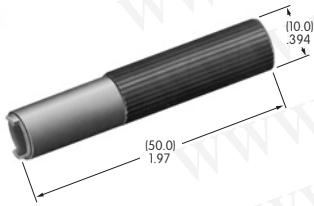

AT110
Socket Wrench
Brass
Series: HB