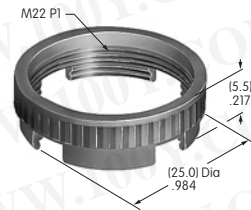

* AT073
Mounting Nut
Brass with nickel plating
Series: HB

* AT074
Mounting Nut for LB Panel Seal
Brass with chrome
Series: LB