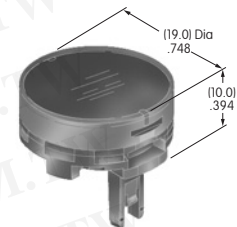

AT4178
Round Cap for Bright LED
Polycarbonate
Colors: JB JC JD JF
Series: LB