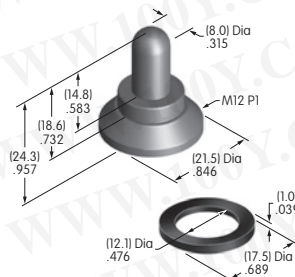

Boot Material: Black silicon rubber
Hex Nut Material & Finish:
Nickel plated brass
O-ring Material:
Nitrile butadiene rubber
Series: M P S WT

For 12mm Bushings in M, P, S & WT Toggles

Boot & Nut Assembly Instructions