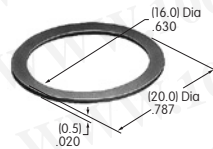

AT535
Rubber Ring for MR Panel Seal
 Nitrile butadiene rubber
 Series: MRB MRK

AT536
Hex Nut
 Brass with nickel plating
 Series: FB

AT537
O-ring
 Nitrile butadiene rubber
 Series: S

AT541
O-ring for Panel Seal with AT4115
 Nitrile butadiene rubber
 Series: YB