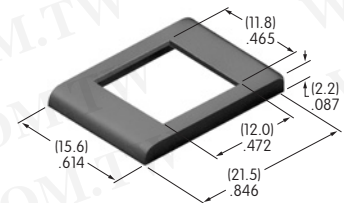

AT2100s

AT2107
Bezel
Polyamide
Colors: A B E F G H
Series: M M2100