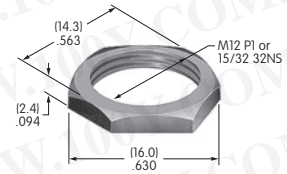

AT501 (M-metric H-inch)
Knurled Face Nut
 Brass with chrome plating
 Series: D2 DB EB M MB20
 MB24 P

AT503 (M-metric H-inch)
Hex Face Nut
 Brass with chrome plating
 Series: M P S SB WB WT

AT504M
Knurled Face Nut
 Brass with chrome plating
 Series: M P S SB SCB
 WB WT