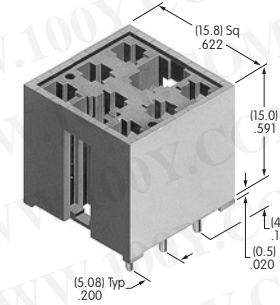

AT711
Single Pole
Straight PC Adaptor
Glass fiber
reinforced polyamide
Series: LB