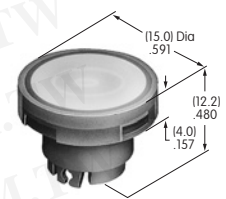

Color Codes: A Black B White C Red D Amber E Yellow F Green G Blue H Gray J Clear