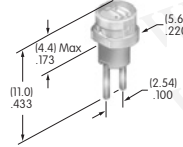

AT628

Bright Double Element LED

Colors: C D F
Series: YB YB2
T-1 Bi-pin