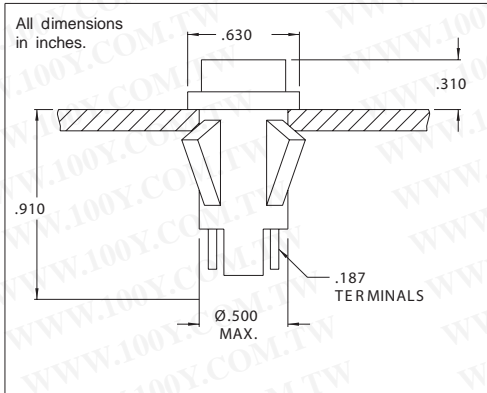

1050QC, 1051QC, 1052QC, 1053QC and 1090QC Series Non-Relampable Neon-Incandescent Indicator Lights

DESCRIPTION AND FEATURES

Mounting: Will snap-fit into Ø.500/.505 hole in panels .020/.100 thick. Push-on speednut SN0461 also available.
 Mounting hole pattern on page SP2.

Terminals: Tinned brass

Lens: Polycarbonate

Bezel: Polished stainless steel.
 For black finish add "X" after the series letter(s).

Housing: White Nylon

Lens Color	Neon		Incandescent	
	Model No. (105-125VAC)	Model No. (208-250V)	Model No. (12V)	Model No. (28V)
Red	1050QC1	1051QC1	1090QC1-12V	1090QC1-28V
Clear	1050QC2	-	-	-
Amber	1050QC3	1051QC3	1090QC3-12V	1090QC3-28V
White	1050QC4	1051QC4	1090QC4-12V	1090QC4-28V
Green	1052QC5*	1053QC5*	1090QC5-12V	1090QC5-28V
Lamp used	C2A+R resistor	C2A+R resistor	#2162	#2187