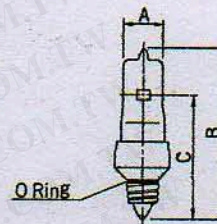

Note: *Frosted Bulb

Fig.1

Fig.2

BASE: E14

KONDO Type	Rated		Dimensions			Filament			Approx. Lumens	Approx. Color Temp. K	Average Life h	B.P.	Application	Note
	Volts	Watts	A Max. mm	B Max. mm	C mm	Type	Dimensions W mm H mm							
JD 220/230V 250W	225	250	14	81	56	CC-8	2.7	20	4250	2870	2000	ANY	General Lighting	
JD 240/250V 250W	245	250	14	81	56	CC-8	2.7	20	4250	2870	2000	ANY	General Lighting	