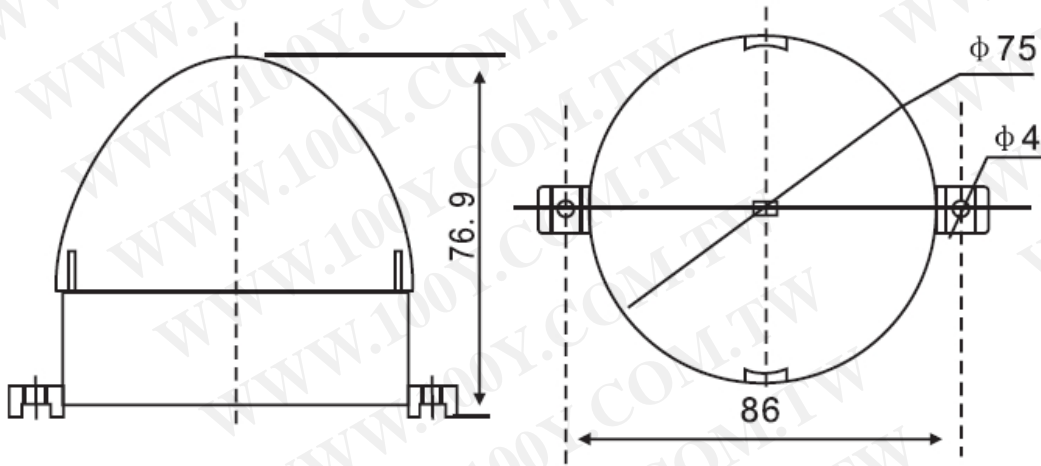

勝特力材料 886-3-5753170
勝特力电子(上海) 86-21-34970699
勝特力电子(深圳) 86-755-83298787
[Http://www.100y.com.tw](http://www.100y.com.tw)

接线方法(週)

- 本产品外接电源线和信号线，参考接线图连接电源线和蜂鸣器线；
- 使用AC电源产品，接线时不用分正，负(与电源线的颜色无关)；
- 使用DC电源的产品；黑色线连接负极。

型号 Model	电压 Rated Voltage	电流 Current	重量 Weight	闪亮数 Flashes Per Min.	颜色 Color
TB-60	DC12V	0.090A	0.34kg	60-80/ Per Min.	■ R-红
	DC24V	0.080A	0.34kg		■ O-橙
	AC110V	0.042A	0.51kg		■ G-绿
	AC220V	0.021A	0.51kg		■ B-蓝