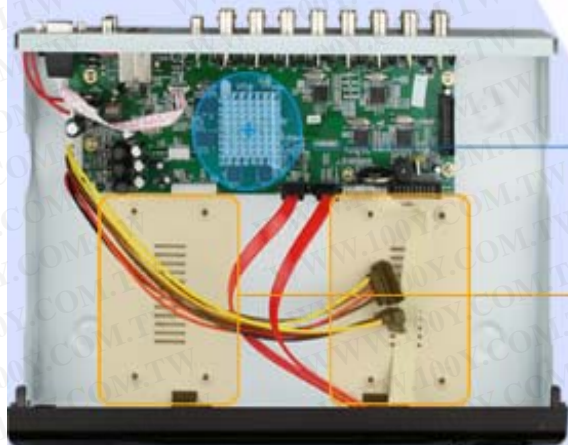

商品特点

PRODUCT FEATURES

STIATU®

高端设计

16路AHD录像机独有百万
高清监控画质，海思芯片
性能稳定，寿命长。

16 AHD VCR unique one million road High-definition
monitor quality, hi3818 chip Stable performance and
long service life.

经典外观 独特设计

金属材质，经典外观设计，多孔散
热，散热更快，性能更佳，系统更
稳定，运行更长久。

Metal material, the classic appearance design,
porous powder Heat, heat faster, better performance,
more Stable operation, long.

散热孔

主处理器

主处理器选用华为海思芯片 HI3531，技术成熟，防雷设计，独特散热延长整机使用寿命。

The main processor Huawei Hisilicon chip HI3531, mature technology, lightning protection design, the only. Special heat to prolong the lifetime.