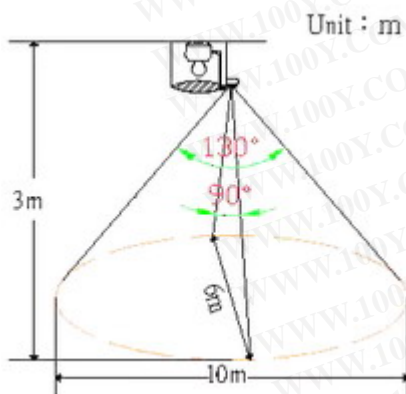

勝特力材料 886-3-5753170
勝特力电子(上海) 86-21-34970699
勝特力电子(深圳) 86-755-83298787
[Http://www.100y.com.tw](http://www.100y.com.tw)

產品規格

Model No.	PIR-505A&B Extended-In Light Sensor
Power Supply	AC100~240V 50/60HZ
Max. Load	Incandescent lamp: 60W , Energy saving lamp: 23W
Power Consumption	standby: <1.3 W
Sensing Angle	R&L:< 130° , Up & Down: < 90°(at 25°C)
Sensing Distance	25° C <8m
Illumination	Under 3LUX: sensor is active , over 30LUX: sensor not active
Off Delay time	Short time : 10 sec.(night) Mid. time : 90 sec.(night) Long time : 330 sec.(night)
Warm-up Procedure	Install at daytime: the lamp will flash 3 times after energized. Install at nighttime: the lamp will light for about 20 seconds then automatically shut off after energized
Dimension	6×6×7.5cm
Weight	85g
Wiring	Rotating socket