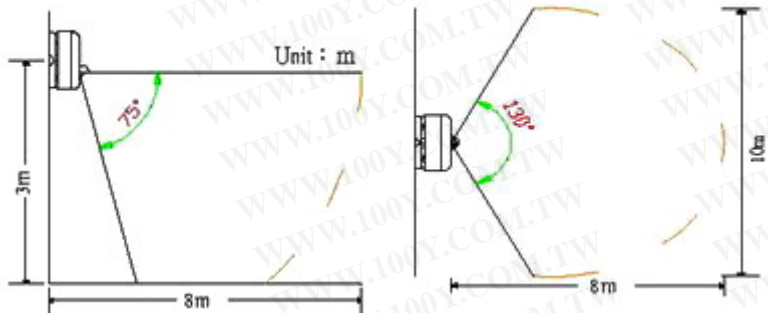

Turn left: short sensing distance. Turn right: long sensing distance.

Sensing Range and Distance:

勝特力材料 886-3-5753170
勝特力电子(上海) 86-21-34970699
勝特力电子(深圳) 86-755-83298787
[Http://www.100y.com.tw](http://www.100y.com.tw)