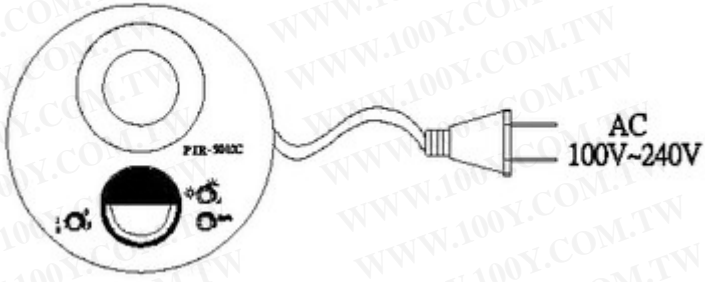

Wiring Diagram:

PIR-5010C Wiring Diagram