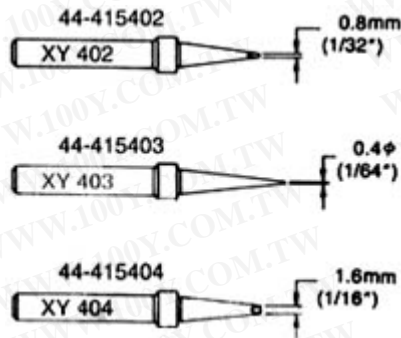

INTERCHANGEABLE TIPS FOR 168, 258

賽威樂258 相位式控溫烙鐵

特點:

- 最經濟型的單根控溫烙鐵.
- 溫度調整控制就在握把上.
- 溫度調整範圍 250°C - 450°C