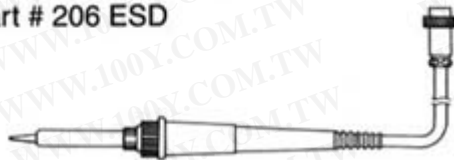

OPTIONAL 30W MINI IRON

Part # 206 ESD