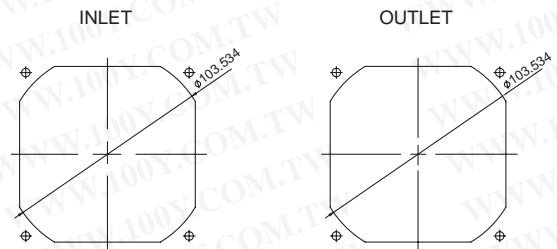

*All model could be customized on voltage or any other requirements to fit your need.

*Specifications subject to change without notice. Please Visit SUNON web site at <http://www.sunon.com> for update information.