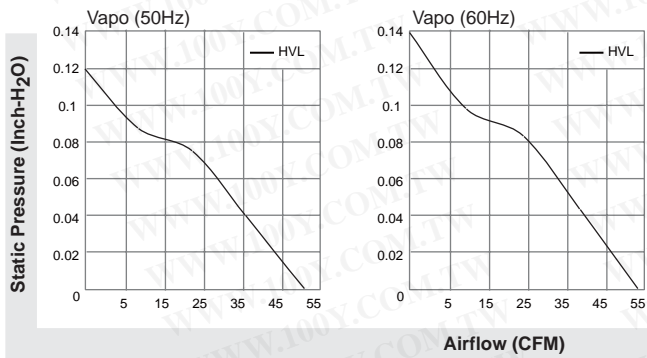

92X92X25 mm

SUNON

MagLev Motor AC Fan 52-54 CFM

Model	P/N	Bearing ● VAPO ○ BALL ◎ Sleeve	Rating Voltage (VAC)	Freq. (Hz)	Power Current (AMP)	Power Consumption (WATTS)	Speed (RPM)	Air Flow (CFM)	Static Pressure (Inch-H₂O)	Noise (dBA)	Weight (g)
MA1092-HVL	GN	●	115	50/60	0.114/0.118	3.6/3.6	2900/3000	52/54	0.12/0.14	31/32	119.7
MA2092-HVL	GN	●	220-240	50/60	0.103/0.106	4.6/4.6	2900/3000	52/54	0.12/0.14	31/32	119.7

Frame : PBT Plastic

勝特力材料 886-3-5753170
勝特力电子(上海) 86-21-54151736
勝特力电子(深圳) 86-755-83298787
[Http://www.100y.com.tw](http://www.100y.com.tw)

UNITS:mm

*All model could be customized on voltage or any other requirements to fit your need.

*Specifications subject to change without notice. Please Visit SUNON web site at <http://www.sunon.com> for update information.