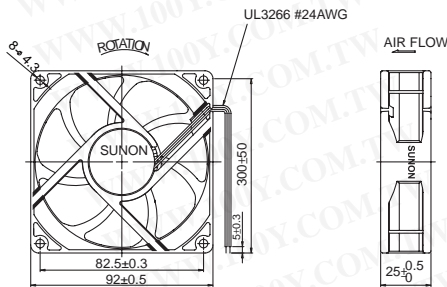

*All model could be customized on voltage or any other requirements to fit your need.

*Specifications subject to change without notice. Please Visit SUNON web site at <http://www.sunon.com> for update information.