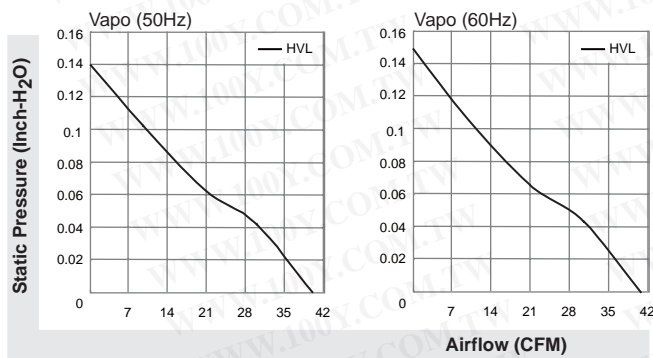

80x80x25 mm

SUNON

MagLev Motor AC Fan

40-41 CFM

Model	P/N	Bearing	Rating Voltage (VAC)	Freq. (Hz)	Power Current (AMP)	Power Consumption (WATTS)	Speed (RPM)	Air Flow (CFM)	Static Pressure (Inch-H₂O)	Noise (dBA)	Weight (g)
MA1082-HVL	GN	● Vapo ○ BALL ○ Sleeve	115	50/60	0.112/0.116	3.6/3.6	3200/3300	40/41	0.14/0.15	32/33	102.2
MA2082-HVL	GN	●	220-240	50/60	0.102/0.101	4.6/4.6	3200/3300	40/41	0.14/0.15	32/33	102.2

Frame : PBT Plastic

勝特力材料 886-3-5753170
勝特力电子(上海) 86-21-54151736
勝特力电子(深圳) 86-755-83298787
[Http://www.100y.com.tw](http://www.100y.com.tw)

UNITS:mm

*All model could be customized on voltage or any other requirements to fit your need.

*Specifications subject to change without notice. Please Visit SUNON web site at <http://www.sunon.com> for update information.