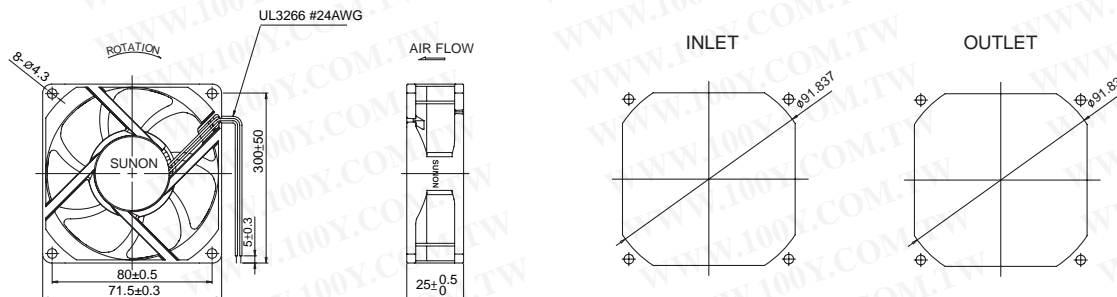

*All model could be customized on voltage or any other requirements to fit your need.

*Specifications subject to change without notice. Please Visit SUNON web site at <http://www.sunon.com> for update information.