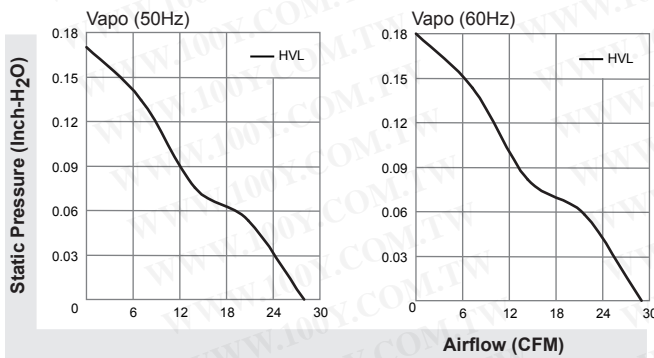

70X70X25 mm

SUNON

MagLev Motor AC Fan 28-29 CFM

Model	P/N	Bearing	Rating Voltage (VAC)	Freq. (Hz)	Power Current (AMP)	Power Consumption (WATTS)	Speed (RPM)	Air Flow (CFM)	Static Pressure (Inch-H₂O)	Noise (dBA)	Weight (g)
MA1072-HVL	GN	● Vapo ○ BALL ◎ Sleeve	115	50/60	0.208/0.197	3.7/3.7	3800/3900	28/29	0.17/0.18	30/31	90
MA2072-HVL	GN	●	220-240	50/60	0.207/0.220	4.3/4.4	3800/3900	28/29	0.17/0.18	30/31	90

Frame : PBT Plastic

勝特力材料 886-3-5753170
勝特力电子(上海) 86-21-54151736
勝特力电子(深圳) 86-755-83298787
[Http://www.100y.com.tw](http://www.100y.com.tw)

UNITS:mm

*All model could be customized on voltage or any other requirements to fit your need.

*Specifications subject to change without notice. Please Visit SUNON web site at <http://www.sunon.com> for update information.