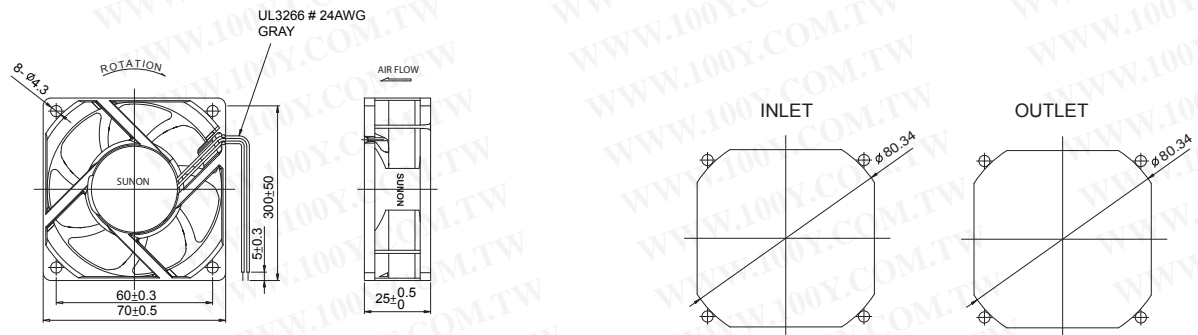

70X70X25 mm

SUNON

MagLev Motor AC Fan 28-29 CFM

Model	P/N	Bearing	Rating Voltage (VAC)	Freq. (Hz)	Power Current (AMP)	Power Consumption (WATTS)	Speed (RPM)	Air Flow (CFM)	Static Pressure (Inch-H₂O)	Noise (dBA)	Weight (g)
MA1072-HVL	GN	● Vapo ○ BALL ◎ Sleeve	115	50/60	0.208/0.197	3.7/3.7	3800/3900	28/29	0.17/0.18	30/31	90
MA2072-HVL	GN	●	220-240	50/60	0.207/0.220	4.3/4.4	3800/3900	28/29	0.17/0.18	30/31	90

Frame : PBT Plastic

勝特力材料 886-3-5753170
勝特力电子(上海) 86-21-54151736
勝特力电子(深圳) 86-755-83298787
[Http://www.100y.com.tw](http://www.100y.com.tw)

UNITS:mm

*All model could be customized on voltage or any other requirements to fit your need.

*Specifications subject to change without notice. Please Visit SUNON web site at <http://www.sunon.com> for update information.