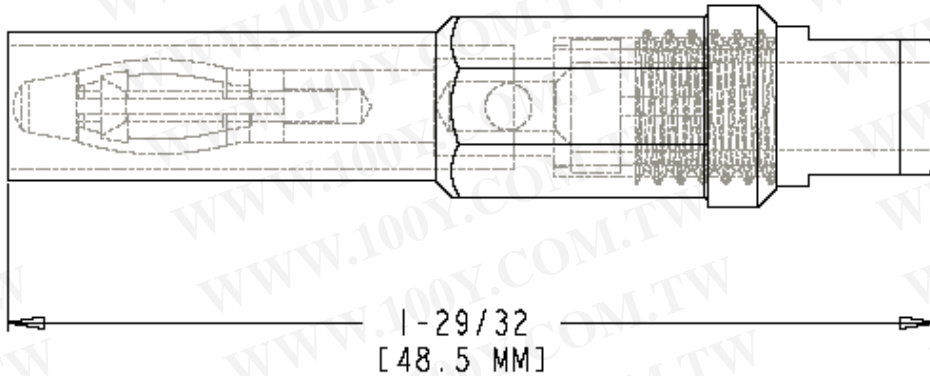

**Part Number:** BU-32603-\*

**Description:** Cable Mountable 4mm Shrouded Banana Plug

3507

- Cable Mountable 4mm Shrouded Banana Plug
- Material: Banana Plug: nickel-plated brass; Insulator: nylon
- Length: 1.91" (48.5 mm)
- \*Std. Colors: -0 Black, -2 Red
- Rating: 1000V, category III, 1500V, category II, 20 Amps
- IEC 1010 Compliant
- RoHS Compliant