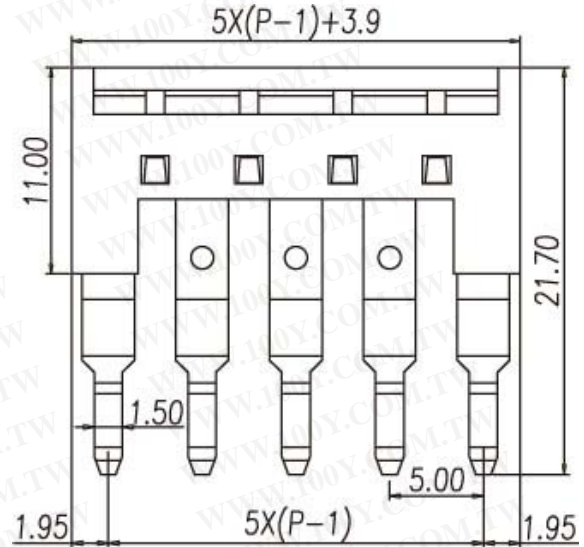

Accessory / Cross jumper - Central type

DSS2.5

Suitable type	SK2.5	S4K2.5
	SGK2.5	SG4K2.5
Available position		02P ~ 20P