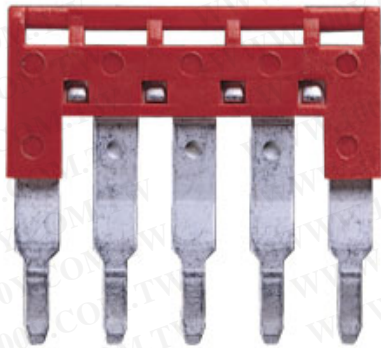

Accessory / Cross jumper - Central type

DSS2.5

Suitable type	SK2.5	S4K2.5
	SGK2.5	SG4K2.5
Available position		02P ~ 20P