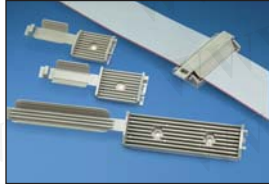

## Latching Flat Cable Mounts

B1. Cable Ties

- Available in four sizes with a stack height of .17 inches (4.3mm) to accommodate different flat cable widths
- Low profile design holds wires, cables, and tubing
- Convenient releasable latch

- Large mounting base for high bonding strength
- For indoor use only
- Material: Nylon 6.6

B2. Cable Accessories

B3. Stainless Steel Ties

FCM1 and FCM1.2

FCM2 and FCM3.25

C1. Wiring Duct

C2. Surface Raceway

## Latching Flat Cable Holders

- Low profile design holds wires, cables, and tubing
- Convenient releasable latch
- Large mounting base for high bonding strength

- For indoor use only
- See also Flat Cable Mounting System on Page B2.25
- Material: Nylon 6.6