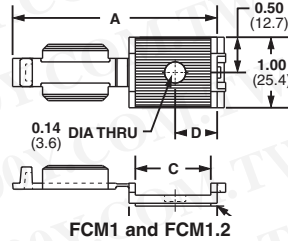

## Latching Flat Cable Mounts

B1. Cable Ties

- Available in four sizes with a stack height of .17 inches (4.3mm) to accommodate different flat cable widths
- Low profile design holds wires, cables, and tubing
- Convenient releasable latch

- Large mounting base for high bonding strength
- For indoor use only
- Material: Nylon 6.6

B2. Cable Accessories

B3. Stainless Steel Ties

FCM1 and FCM1.2

FCM2 and FCM3.25

C1. Wiring Duct

C2. Surface Raceway

E4. Permanent Identification

E5. Lockout/Tagout & Safety Solutions

F. Index

Part Number	Cable Width		Length A		Width B		Hole Spacing C		Color	Mounting Method	Std. Pkg. Qty.	Std. Ctn. Qty.
	In.	mm	In.	mm	In.	mm	In.	mm				
<b>Adhesive Backed</b>												
<b>FCM1-A-C14</b>	1.05	26.7	2.90	73.7	1.05	26.7	—	—	Gray	Rubber Adhesive	100	500
<b>FCM1.2-A-C14</b>	1.20	30.5	3.16	80.3	1.37	34.8	—	—			100	1000
<b>FCM2-A-C14</b>	2.05	52.1	5.06	128.5	2.22	56.4	1.53	38.9			100	500
<b>FCM3.25-A-L14</b>	3.38	85.9	7.30	185.4	3.38	85.9	1.50	38.1			50	500
<b>Screw Mounted</b>												
<b>FCM1-S6-C14</b>	1.05	26.7	2.90	73.7	1.00	25.4	—	—	Gray	#6 (M3) Screw	100	1000
<b>FCM1.2-S6-C14</b>	1.20	30.5	3.16	80.3	1.37	34.8	—	—			100	1000
<b>FCM2-S6-C14</b>	2.05	52.1	5.06	128.5	2.22	56.4	1.53	38.9			100	1000
<b>FCM3.25-S6-L14</b>	3.38	85.9	7.30	185.4	3.38	85.9	1.50	38.1			50	500