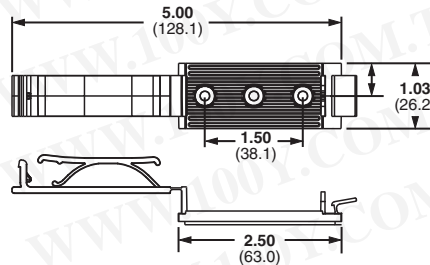

## Latching Flat Cable Mounts

B1. Cable Ties

- Available in four sizes with a stack height of .17 inches (4.3mm) to accommodate different flat cable widths
- Low profile design holds wires, cables, and tubing
- Convenient releasable latch

E4. Permanent Identification

E5. Lockout/Tagout & Safety Solutions

F. Index

Part Number	Cable Width		Length A		Width B		Hole Spacing C		Color	Mounting Method	Std. Pkg. Qty.	Std. Ctn. Qty.
	In.	mm	In.	mm	In.	mm	In.	mm				
<b>Adhesive Backed</b>												
<b>FCM1-A-C14</b>	1.05	26.7	2.90	73.7	1.05	26.7	—	—	Gray	Rubber Adhesive	100	500
<b>FCM1.2-A-C14</b>	1.20	30.5	3.16	80.3	1.37	34.8	—	—			100	1000
<b>FCM2-A-C14</b>	2.05	52.1	5.06	128.5	2.22	56.4	1.53	38.9			100	500
<b>FCM3.25-A-L14</b>	3.38	85.9	7.30	185.4	3.38	85.9	1.50	38.1			50	500
<b>Screw Mounted</b>												
<b>FCM1-S6-C14</b>	1.05	26.7	2.90	73.7	1.00	25.4	—	—	Gray	#6 (M3) Screw	100	1000
<b>FCM1.2-S6-C14</b>	1.20	30.5	3.16	80.3	1.37	34.8	—	—			100	1000
<b>FCM2-S6-C14</b>	2.05	52.1	5.06	128.5	2.22	56.4	1.53	38.9			100	1000
<b>FCM3.25-S6-L14</b>	3.38	85.9	7.30	185.4	3.38	85.9	1.50	38.1			50	500

## Latching Flat Cable Holders

- Low profile design holds wires, cables, and tubing
- Convenient releasable latch
- Large mounting base for high bonding strength

- For indoor use only
- See also Flat Cable Mounting System on Page B2.25
- Material: Nylon 6.6