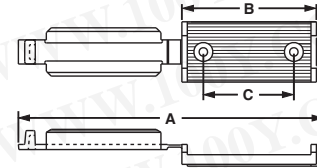

## Latching Flat Cable Mounts

B1. Cable Ties

- Available in four sizes with a stack height of .17 inches (4.3mm) to accommodate different flat cable widths
- Low profile design holds wires, cables, and tubing
- Convenient releasable latch

- Large mounting base for high bonding strength
- For indoor use only
- Material: Nylon 6.6

B2. Cable Accessories

B3. Stainless Steel Ties

FCM1 and FCM1.2

FCM2 and FCM3.25

C1. Wiring Duct

C2. Surface Raceway

E4. Permanent Identification

E5. Lockout/Tagout & Safety Solutions

F. Index

Part Number	Cable Width		Length A		Width B		Hole Spacing C		Color	Mounting Method	Std. Pkg. Qty.	Std. Ctn. Qty.
	In.	mm	In.	mm	In.	mm	In.	mm				
<b>Adhesive Backed</b>												
<b>FCM1-A-C14</b>	1.05	26.7	2.90	73.7	1.05	26.7	—	—	Gray	Rubber Adhesive	100	500
<b>FCM1.2-A-C14</b>	1.20	30.5	3.16	80.3	1.37	34.8	—	—			100	1000
<b>FCM2-A-C14</b>	2.05	52.1	5.06	128.5	2.22	56.4	1.53	38.9			100	500
<b>FCM3.25-A-L14</b>	3.38	85.9	7.30	185.4	3.38	85.9	1.50	38.1			50	500
<b>Screw Mounted</b>												
<b>FCM1-S6-C14</b>	1.05	26.7	2.90	73.7	1.00	25.4	—	—	Gray	#6 (M3) Screw	100	1000
<b>FCM1.2-S6-C14</b>	1.20	30.5	3.16	80.3	1.37	34.8	—	—			100	1000
<b>FCM2-S6-C14</b>	2.05	52.1	5.06	128.5	2.22	56.4	1.53	38.9			100	1000
<b>FCM3.25-S6-L14</b>	3.38	85.9	7.30	185.4	3.38	85.9	1.50	38.1			50	500